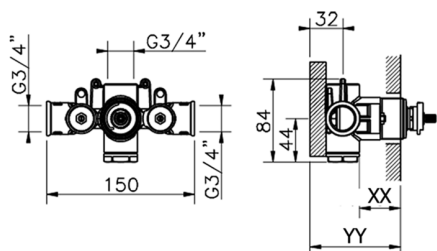

Thermostatic

The Cisal thermostatic is your personal water manager, helping you to handle, control and save water and energy.

3/4 Concealed thermostatic valve CONCEALED_ZA007221

MODEL **ZA007221**

3/4" Concealed thermostatic valve, without
Stopvalve, without trim kit

AVAILABLE FINISHINGS

CHARACTERISTICS

Concealed **1**
Cartridge Spare Parts **23.51A.HF**
HF Thermostatic Valve

Piastra/Plate/Plaque/Platte/Placa
2-3mm: XX 25-40 YY 76-91
10mm: XX 16-31 YY 65-80

Thermostatic