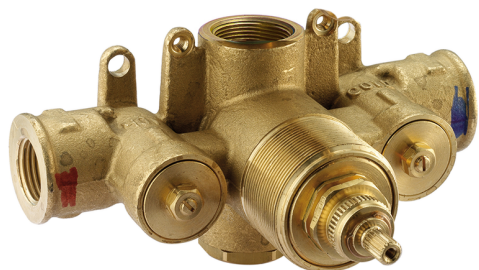

Exposed part for concealed thermo shower valve GRACE_GL007200

MODEL **GL007200**

Exposed part for concealed thermo shower valve, without stop valve, without concealed part, for items ZA007221

AVAILABLE FINISHINGS

-  **21** 21 Chrome
-  **2F** 2F Brushed Nickel
-  **2W** 2W Brushed Gold
-  **5H** 5H Dark Brass Brushed
-  **5L** 5L Brushed Black Titanium
-  **6T** 6T Chrome/Matt Black

CHARACTERISTICS

Installation **Concealed**
 Required concealed parts **ZA007221**

Thermostatic

The Cisal thermostatic is your personal water manager, helping you to handle, control and save water and energy.

3/4 Concealed thermostatic valve CONCEALED_ZA007221

MODEL **ZA007221**

3/4" Concealed thermostatic valve, without
Stopvalve, without trim kit

AVAILABLE FINISHINGS

CHARACTERISTICS

Concealed **1**
Cartridge Spare Parts **23.51A.HF**
HF Thermostatic Valve

Piastra/Plate/Plaque/Platte/Placa
2-3mm: XX 25-40 YY 76-91
10mm: XX 16-31 YY 65-80

Thermostatic