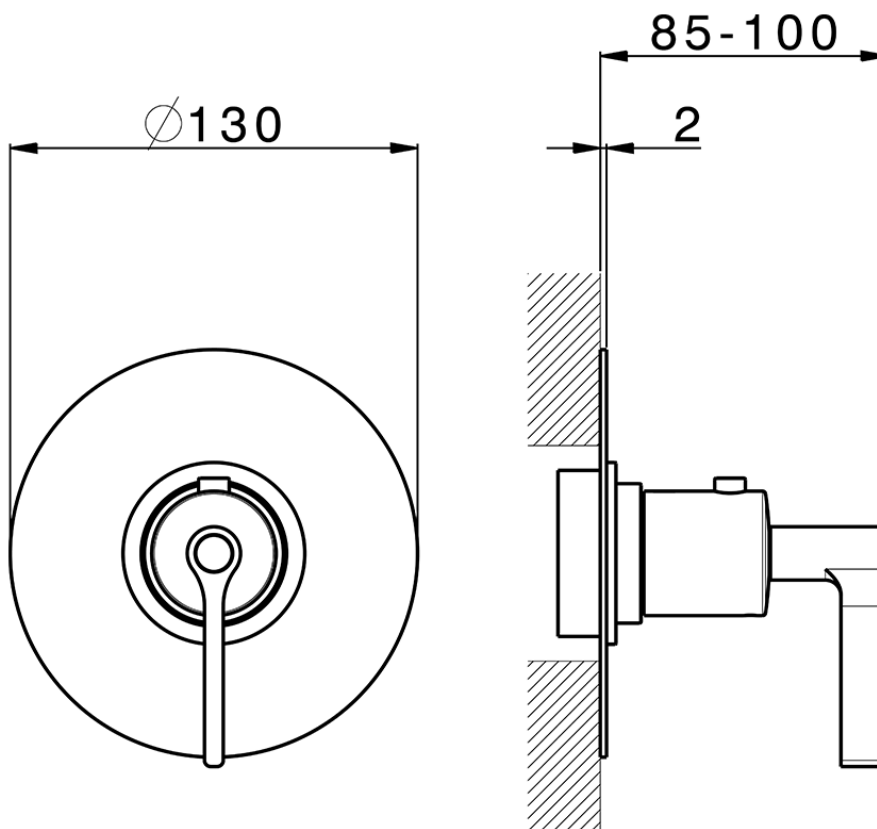

Exposed part for concealed thermo shower valve GRACE_GL007200

GL007200

<https://en.cisal.it/exposed-part-for-concealed-thermo-shower-valve-grace-gl007200>

Piastra/Plate/Plaque/Platte/Placa

2-3mm: XX 25-40 YY 76-91

10mm: XX 16-31 YY 65-80

ZA007221

<https://en.cisal.it/3-4-concealed-thermostatic-valve-concealed-za007221>

2026-06-13