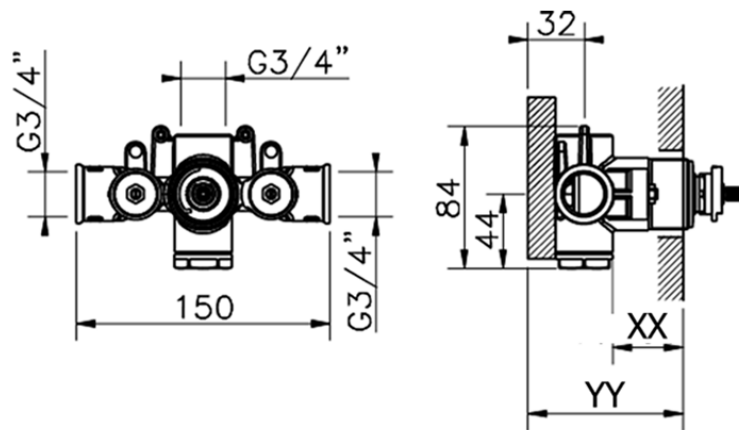

Exposed part for concealed thermo shower valve GRACE_GL007200

GL007200

<https://en.cisal.it/exposed-part-for-concealed-thermo-shower-valve-grace-gl007200>

Piastra/Plate/Plaque/Platte/Placa

2-3mm: XX 25-40 YY 76-91

10mm: XX 16-31 YY 65-80

ZA007221

<https://en.cisal.it/3-4-concealed-thermostatic-valve-concealed-za007221>

2026-06-13