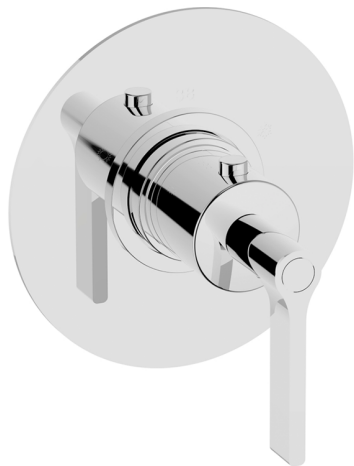

Exposed part for concealed thermo shower valve GRACE_GL007200

MODEL **GL007200**

Exposed part for concealed thermo shower valve, without stop valve, without concealed part, for items ZA007221

AVAILABLE FINISHINGS

-  **21** 21 Chrome
-  **2F** 2F Brushed Nickel
-  **2W** 2W Brushed Gold
-  **5H** 5H Dark Brass Brushed
-  **5L** 5L Brushed Black Titanium
-  **6T** 6T Chrome/Matt Black

CHARACTERISTICS

Installation **Concealed**
 Required concealed parts **ZA007221**

Thermostatic

The Cisal thermostatic is your personal water manager, helping you to handle, control and save water and energy.

3/4 Concealed thermostatic valve CONCEALED_ZA007221

MODEL **ZA007221**

3/4" Concealed thermostatic valve, without
Stopvalve, without trim kit

AVAILABLE FINISHINGS

CHARACTERISTICS

Concealed **1**
Cartridge Spare Parts **23.51A.HF**
HF Thermostatic Valve

Piastra/Plate/Plaque/Platte/Placa
2-3mm: XX 25-40 YY 76-91
10mm: XX 16-31 YY 65-80

Thermostatic