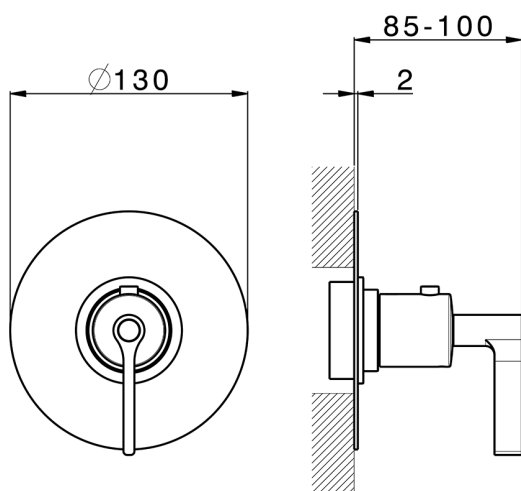

Exposed part for concealed thermo shower valve GRACE_GL007200

MODEL **GL007200**

Exposed part for concealed thermo shower valve, without stop valve, without concealed part, for items ZA007221

AVAILABLE FINISHINGS

-  **21** 21 Chrome
-  **2F** 2F Brushed Nickel
-  **2W** 2W Brushed Gold
-  **5H** 5H Dark Brass Brushed
-  **5L** 5L Brushed Black Titanium
-  **6T** 6T Chrome/Matt Black

CHARACTERISTICS

Installation **Concealed**
 Required concealed parts **ZA007221**

AVAILABLE FINISHINGS

CHARACTERISTICS

Concealed **1**
Cartridge Spare Parts **23.51A.HF**
HF Thermostatic Valve

Piastra/Plate/Plaque/Platte/Placa
2-3mm: XX 25-40 YY 76-91
10mm: XX 16-31 YY 65-80

Thermostatic