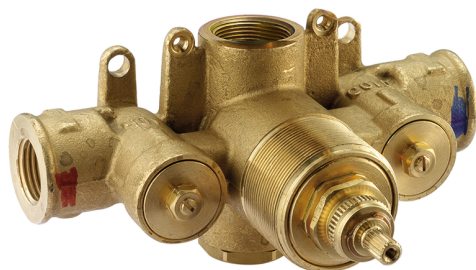

Exposed part for concealed thermo shower valve GRACE_GL007200

MODEL **GL007200**

Exposed part for concealed thermo shower valve, without stop valve, without concealed part, for items ZA007221

AVAILABLE FINISHINGS

-  **21** 21 Chrome
-  **2F** 2F Brushed Nickel
-  **2W** 2W Brushed Gold
-  **5H** 5H Dark Brass Brushed
-  **5L** 5L Brushed Black Titanium
-  **6T** 6T Chrome/Matt Black

CHARACTERISTICS

Installation **Concealed**
 Required concealed parts **ZA007221**

Thermostatic

The Cisal thermostatic is your personal water manager, helping you to handle, control and save water and energy.

3/4 Concealed thermostatic valve CONCEALED_ZA007221

MODEL **ZA007221**

3/4" Concealed thermostatic valve, without
Stopvalve, without trim kit

AVAILABLE FINISHINGS

CHARACTERISTICS

Concealed **1**
Cartridge Spare Parts **23.51A.HF**
HF Thermostatic Valve

Piastra/Plate/Plaque/Platte/Placa
2-3mm: XX 25-40 YY 76-91
10mm: XX 16-31 YY 65-80

Thermostatic