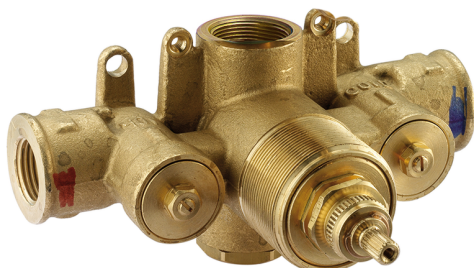

Exposed part for concealed thermo shower valve GRACE_GL007200

MODEL **GL007200**

Exposed part for concealed thermo shower valve, without stop valve, without concealed part, for items ZA007221

AVAILABLE FINISHINGS

-  **21** 21 Chrome
-  **2F** 2F Brushed Nickel
-  **2W** 2W Brushed Gold
-  **5H** 5H Dark Brass Brushed
-  **5L** 5L Brushed Black Titanium
-  **6T** 6T Chrome/Matt Black

CHARACTERISTICS

Installation **Concealed**
 Required concealed parts **ZA007221**

Thermostatic

The Cisal thermostatic is your personal water manager, helping you to handle, control and save water and energy.

3/4 Concealed thermostatic valve CONCEALED_ZA007221

MODEL **ZA007221**

3/4" Concealed thermostatic valve, without Stopvalve, without trim kit

AVAILABLE FINISHINGS

CHARACTERISTICS

Concealed **1**
 Cartridge Spare Parts **23.51A.HF**
HF Thermostatic Valve

Piastra/Plate/Plaque/Platte/Placa
 2-3mm: XX 25-40 YY 76-91
 10mm: XX 16-31 YY 65-80

Thermostatic