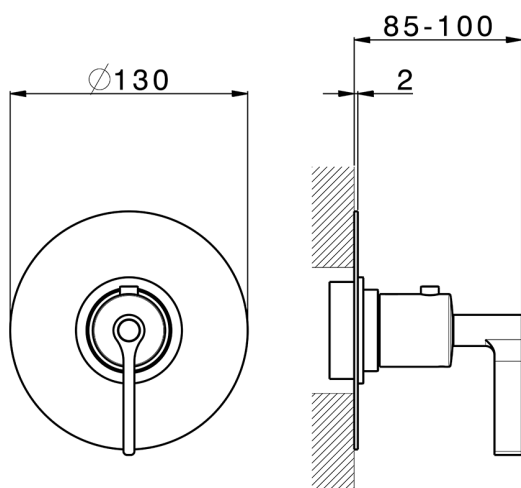

Exposed part for concealed thermo shower valve GRACE_GL007200

MODEL **GL007200**

Exposed part for concealed thermo shower valve, without stop valve, without concealed part, for items ZA007221

AVAILABLE FINISHINGS

-  **21** 21 Chrome
-  **2F** 2F Brushed Nickel
-  **2W** 2W Brushed Gold
-  **5H** 5H Dark Brass Brushed
-  **5L** 5L Brushed Black Titanium
-  **6T** 6T Chrome/Matt Black

CHARACTERISTICS

Installation **Concealed**
 Required concealed parts **ZA007221**

AVAILABLE FINISHINGS

CHARACTERISTICS

Concealed **1**
 Cartridge Spare Parts **23.51A.HF**
HF Thermostatic Valve

Piastra/Plate/Plaque/Platte/Placa
 2-3mm: XX 25-40 YY 76-91
 10mm: XX 16-31 YY 65-80

Thermostatic