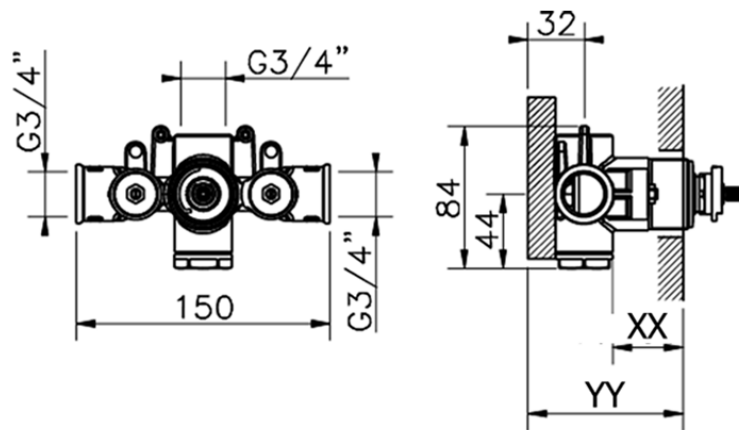

## Exposed part for concealed thermo shower valve GRACE\_GL007200

GL007200

<https://en.cisal.it/exposed-part-for-concealed-thermo-shower-valve-grace-gl007200>

Piastra/Plate/Plaque/Platte/Placa

2-3mm: XX 25-40 YY 76-91

10mm: XX 16-31 YY 65-80

ZA007221

<https://en.cisal.it/3-4-concealed-thermostatic-valve-concealed-za007221>

2026-06-05