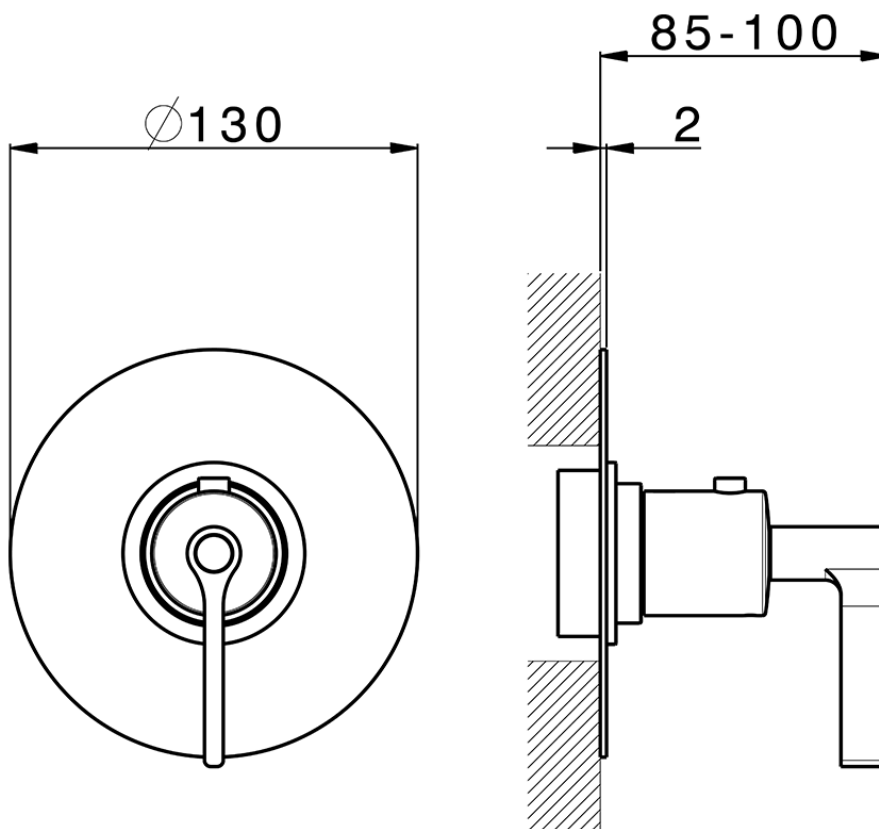

## Exposed part for concealed thermo shower valve GRACE\_GL007200

GL007200

<https://en.cisal.it/exposed-part-for-concealed-thermo-shower-valve-grace-gl007200>

Piastra/Plate/Plaque/Platte/Placa

2-3mm: XX 25-40 YY 76-91

10mm: XX 16-31 YY 65-80

ZA007221

<https://en.cisal.it/3-4-concealed-thermostatic-valve-concealed-za007221>

2026-06-05