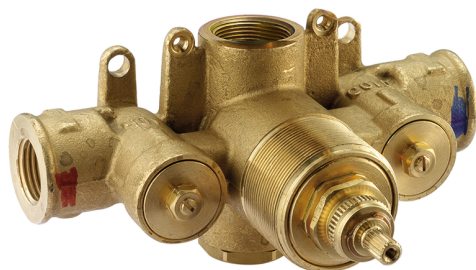

## Exposed part for concealed thermo shower valve GRACE\_GL007200

MODEL **GL007200**

Exposed part for concealed thermo shower valve, without stop valve, without concealed part, for items ZA007221

### Thermostatic

The Cisal thermostatic is your personal water manager, helping you to handle, control and save water and energy.

## 3/4 Concealed thermostatic valve CONCEALED\_ZA007221

MODEL **ZA007221**

3/4" Concealed thermostatic valve, without  
Stopvalve, without trim kit

AVAILABLE FINISHINGS

CHARACTERISTICS

Concealed **1**  
Cartridge Spare Parts **23.51A.HF**  
**HF Thermostatic Valve**