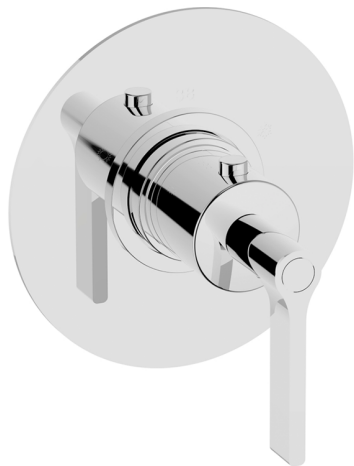

## Exposed part for concealed thermo shower valve GRACE\_GL007200

MODEL **GL007200**

Exposed part for concealed thermo shower valve, without stop valve, without concealed part, for items ZA007221

### CHARACTERISTICS

Installation **Concealed**  
 Required concealed parts **ZA007221**

## 3/4 Concealed thermostatic valve CONCEALED\_ZA007221

MODEL **ZA007221**

3/4" Concealed thermostatic valve, without  
Stopvalve, without trim kit

AVAILABLE FINISHINGS

CHARACTERISTICS

Concealed **1**  
Cartridge Spare Parts **23.51A.HF**  
**HF Thermostatic Valve**