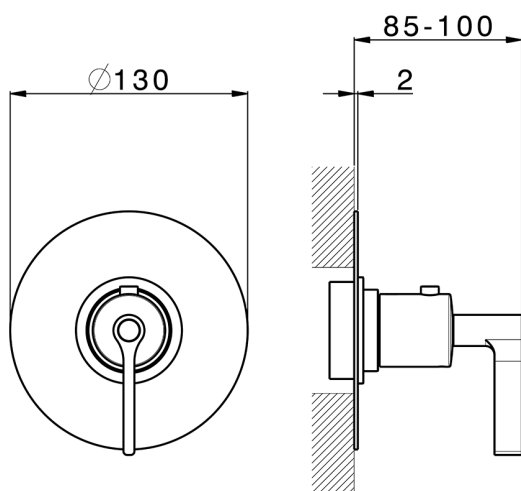

Exposed part for concealed thermo shower valve GRACE_GL007200

MODEL **GL007200**

Exposed part for concealed thermo shower valve, without stop valve, without concealed part, for items ZA007221

AVAILABLE FINISHINGS

- **21** 21 Chrome
- **2F** 2F Brushed Nickel
- **2W** 2W Brushed Gold
- **5H** 5H Dark Brass Brushed
- **5L** 5L Brushed Black Titanium
- **6T** 6T Chrome/Matt Black

CHARACTERISTICS

Installation **Concealed**
Required concealed parts **ZA007221**

Thermostatic

The Cisal thermostatic is your personal water manager, helping you to handle, control and save water and energy.