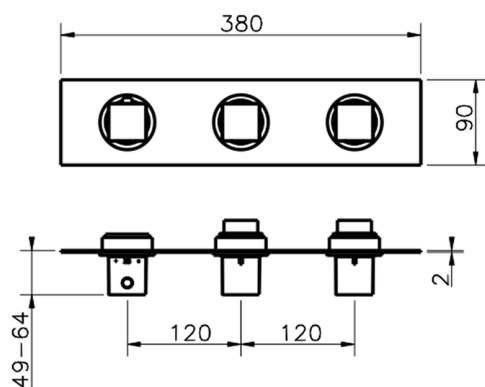

CHARACTERISTICS

Installation **Concealed**

Required concealed parts **ZA01R200**

Thermostatic

The Cisal thermostatic is your personal water manager, helping you to handle, control and save water and energy.