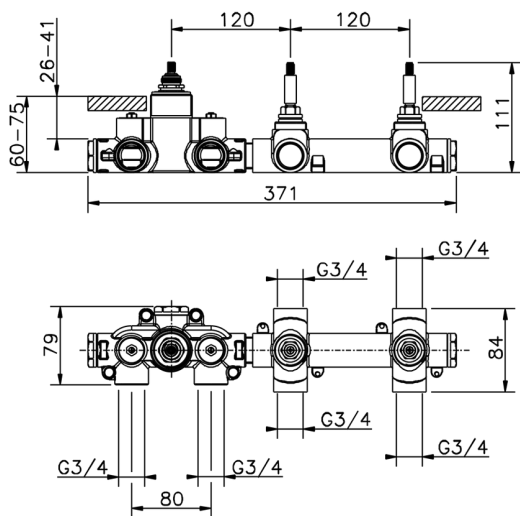

Cover Part for 2 Function Concealed Thermo. Valve WELLNESS_WE01R200

MODEL **WE01R200**

Cover Part for 2 Function Concealed Thermo.Valve,for item ZA01R200

AVAILABLE FINISHINGS

-  **21** 21 Chrome
-  **2F** 2F Brushed Nickel
-  **2Q** 2Q Black Titanium

2 Function Concealed Thermostatic Valve CONCEALED_ZA01R200

MODEL **ZA01R200**

2 Function Concealed Thermostatic Valve

AVAILABLE FINISHINGS

04 04 Without finishing

CHARACTERISTICS

Concealed **1**
 Cartridge Spare Parts **23.51A.HF**
HF Thermostatic Valve