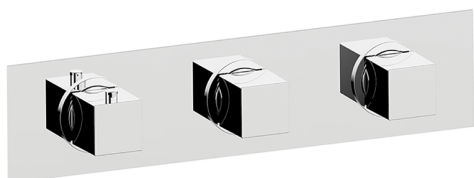

Cover Part for 2 Function Concealed Thermo. Valve WELLNESS_WE01R200

MODEL **WE01R200**

Cover Part for 2 Function Concealed Thermo.Valve,for item ZA01R200

AVAILABLE FINISHINGS

-  **21** 21 Chrome
-  **2F** 2F Brushed Nickel
-  **2Q** 2Q Black Titanium

CHARACTERISTICS

Installation **Concealed**

Required concealed parts **ZA01R200**

Thermostatic

The Cisal thermostatic is your personal water manager, helping you to handle, control and save water and energy.

2 Function Concealed Thermostatic Valve CONCEALED_ZA01R200

MODEL **ZA01R200**

2 Function Concealed Thermostatic Valve

AVAILABLE FINISHINGS

04 04 Without finishing

CHARACTERISTICS

Concealed **1**
 Cartridge Spare Parts **23.51A.HF**
HF Thermostatic Valve