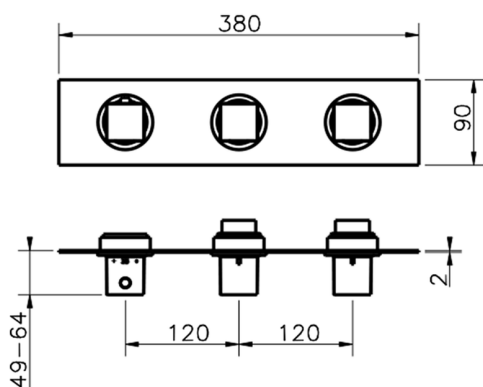

CHARACTERISTICS

Installation **Concealed**

Required concealed parts **ZA01R200**

Thermostatic

The Cisal thermostatic is your personal water manager, helping you to handle, control and save water and energy.