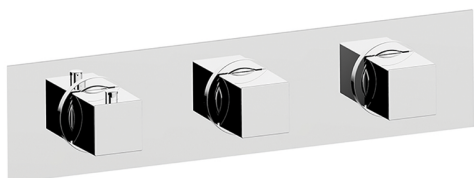

## Cover Part for 2 Function Concealed Thermo. Valve WELLNESS\_WE01R200

MODEL **WE01R200**

Cover Part for 2 Function Concealed Thermo.Valve,for item ZA01R200

### AVAILABLE FINISHINGS

-  **21** 21 Chrome
-  **2F** 2F Brushed Nickel
-  **2Q** 2Q Black Titanium