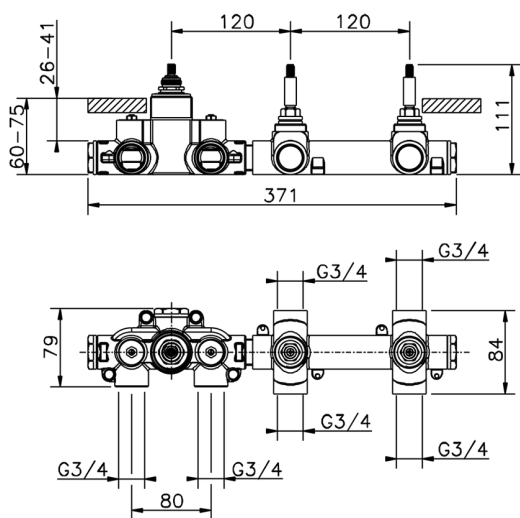

## 2 Function Concealed Thermostatic Valve CONCEALED\_ZA01R200

MODEL **ZA01R200**

2 Function Concealed Thermostatic Valve

AVAILABLE FINISHINGS

CHARACTERISTICS

Concealed **1**  
 Cartridge Spare Parts **23.51A.HF**  
**HF Thermostatic Valve**