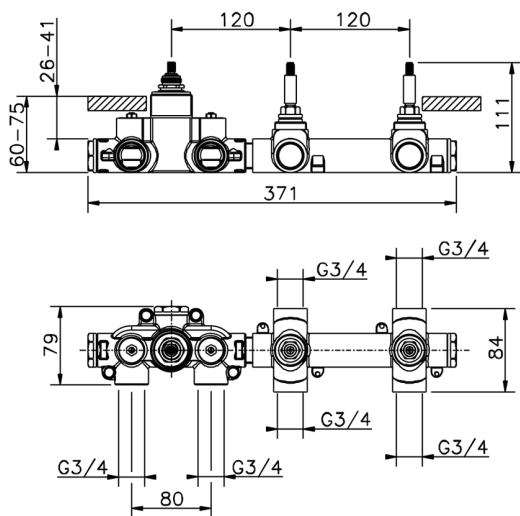

Cover Part for 2 Function Concealed Thermo. Valve WELLNESS_WE01R200

MODEL **WE01R200**

Cover Part for 2 Function Concealed Thermo.Valve,for item ZA01R200

AVAILABLE FINISHINGS

-  **21** 21 Chrome
-  **2F** 2F Brushed Nickel
-  **2Q** 2Q Black Titanium

2 Function Concealed Thermostatic Valve CONCEALED_ZA01R200

MODEL **ZA01R200**

2 Function Concealed Thermostatic Valve

AVAILABLE FINISHINGS

CHARACTERISTICS

Concealed **1**
 Cartridge Spare Parts **23.51A.HF**
HF Thermostatic Valve