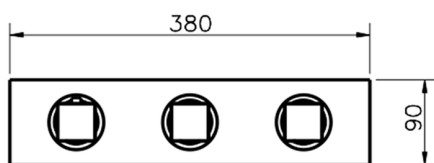

Cover Part for 2 Function Concealed Thermo. Valve WELLNESS_WE01R200

MODEL **WE01R200**

Cover Part for 2 Function Concealed Thermo.Valve,for item ZA01R200

AVAILABLE FINISHINGS

-  **21** 21 Chrome
-  **2F** 2F Brushed Nickel
-  **2Q** 2Q Black Titanium