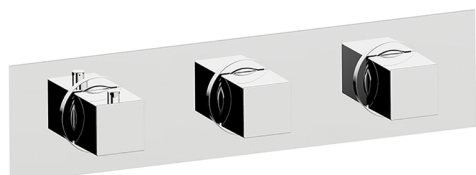

Cover Part for 2 Function Concealed Thermo. Valve WELLNESS_WE01R200

MODEL **WE01R200**

Cover Part for 2 Function Concealed Thermo.Valve,for item ZA01R200

AVAILABLE FINISHINGS

-  **21** 21 Chrome
-  **2F** 2F Brushed Nickel
-  **2Q** 2Q Black Titanium

CHARACTERISTICS

Installation **Concealed**

Required concealed parts **ZA01R200**

Thermostatic

The Cisal thermostatic is your personal water manager, helping you to handle, control and save water and energy.

2 Function Concealed Thermostatic Valve CONCEALED_ZA01R200

MODEL **ZA01R200**

2 Function Concealed Thermostatic Valve

AVAILABLE FINISHINGS

CHARACTERISTICS

Concealed **1**
 Cartridge Spare Parts **23.51A.HF**
HF Thermostatic Valve