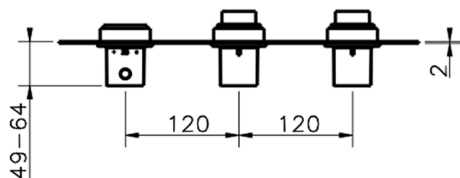

Cover Part for 2 Function Concealed Thermo. Valve WELLNESS_WE01R200

MODEL **WE01R200**

Cover Part for 2 Function Concealed Thermo.Valve,for item ZA01R200

AVAILABLE FINISHINGS

-  **21** 21 Chrome
-  **2F** 2F Brushed Nickel
-  **2Q** 2Q Black Titanium

2 Function Concealed Thermostatic Valve CONCEALED_ZA01R200

MODEL **ZA01R200**

2 Function Concealed Thermostatic Valve

AVAILABLE FINISHINGS

CHARACTERISTICS

Concealed **1**
 Cartridge Spare Parts **23.51A.HF**
HF Thermostatic Valve