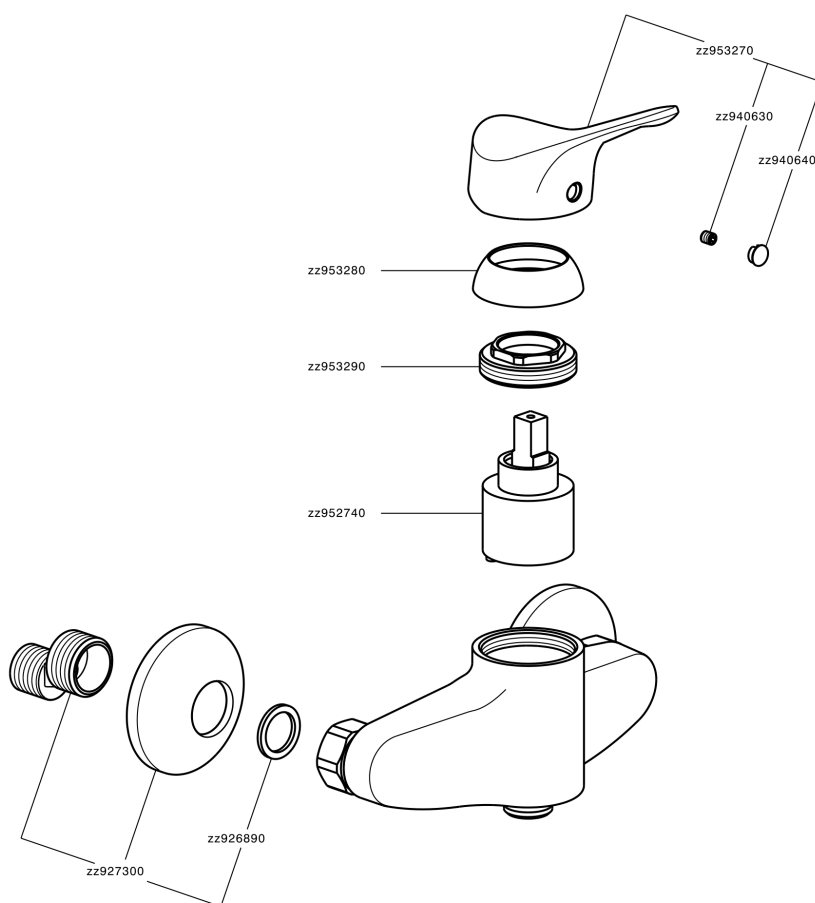

Single lever shower mixer MITO3_M3000440

MODEL **M3000440**

Single lever shower mixer, without shower set, 1/2" M flexible connection

AVAILABLE FINISHINGS

CHARACTERISTICS

Cartridge Spare Parts **ZZ95274000**

40 mm Cartridge

Single lever shower mixer MITO3_M3000440

M3000440

<https://en.cisal.it/single-lever-shower-mixer-mito3-m3000440>

2024-12-22