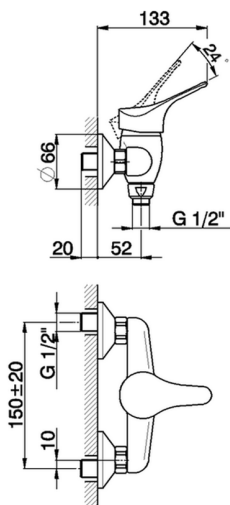

Single lever shower mixer MITO3_M3000440

MODEL **M3000440**

Single lever shower mixer, without shower set, 1/2" M flexible connection

AVAILABLE FINISHINGS

CHARACTERISTICS

Cartridge Spare Parts **ZZ95274000**

40 mm Cartridge

Single lever shower mixer MITO3_M3000440

M3000440

<https://en.cisal.it/single-lever-shower-mixer-mito3-m3000440>

2024-12-22