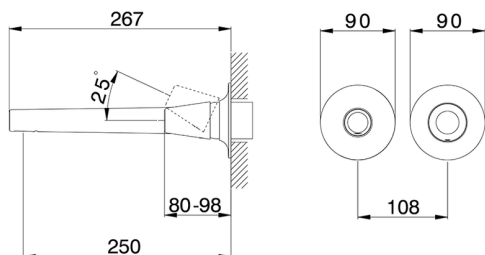

Exposed part for single lever washbasin valve VITA_VI005511

MODEL **VI005511**

Exposed part for single lever washbasin valve, without concealed part, spout L.250 mm, for item Easy-Box ZA002450-ZA025510

AVAILABLE FINISHINGS

-  **21** 21 Chrome
-  **2Q** 2Q Black Titanium
-  **40** 40 Matt Black
-  **4Q** 4Q Matt White

CHARACTERISTICS

Installation **Concealed**
 Required concealed parts **ZA002450**

Exposed part for single lever washbasin valve VITA_VI005511

VI005511

<https://en.cisal.it/exposed-part-for-single-lever-washbasin-valve-vita-vi005511>

2026-04-04