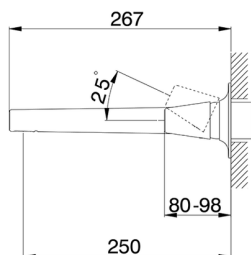

Exposed part for single lever washbasin valve VITA_VI005511

MODEL **VI005511**

Exposed part for single lever washbasin valve, without concealed part, spout L.250 mm, for item Easy-Box ZA002450-ZA025510

AVAILABLE FINISHINGS

-  **21** 21 Chrome
-  **2Q** 2Q Black Titanium
-  **40** 40 Matt Black
-  **4Q** 4Q Matt White

CHARACTERISTICS

Installation **Concealed**
 Required concealed parts **ZA002450**

Exposed part for single lever washbasin valve VITA_VI005511

VI005511

<https://en.cisal.it/exposed-part-for-single-lever-washbasin-valve-vita-vi005511>

2026-05-15