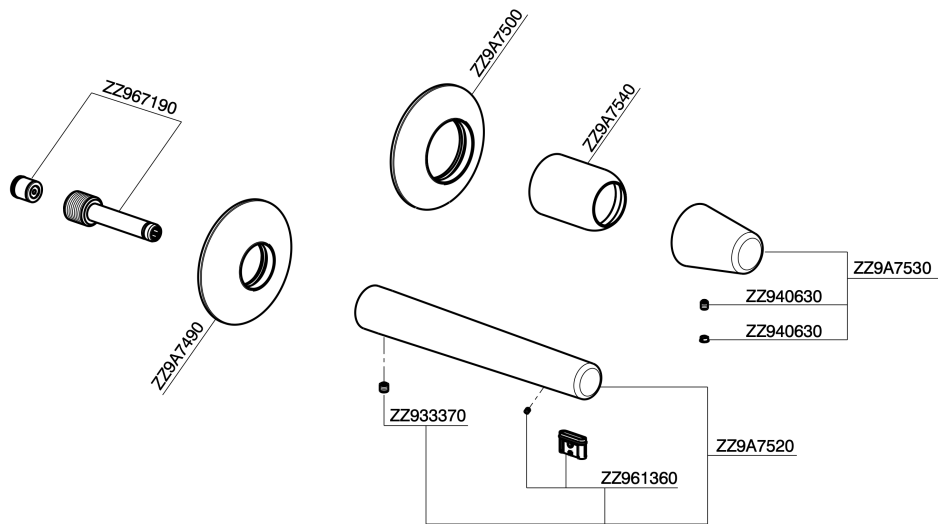

Exposed part for single lever washbasin valve VITA_VI005511

MODEL **VI005511**

Exposed part for single lever washbasin valve, without concealed part, spout L.250 mm, for item Easy-Box ZA002450-ZA025510

AVAILABLE FINISHINGS

-  **21** 21 Chrome
-  **2Q** 2Q Black Titanium
-  **40** 40 Matt Black
-  **4Q** 4Q Matt White

CHARACTERISTICS

Installation **Concealed**
 Required concealed parts **ZA002450**

Exposed part for single lever washbasin valve VITA_VI005511

VI005511

<https://en.cisal.it/exposed-part-for-single-lever-washbasin-valve-vita-vi005511>

2026-04-04