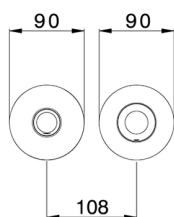

Exposed part for single lever washbasin valve VITA_VI005511

MODEL **VI005511**

Exposed part for single lever washbasin valve, without concealed part, spout L.250 mm, for item Easy-Box ZA002450-ZA025510

AVAILABLE FINISHINGS

-  **21** 21 Chrome
-  **2Q** 2Q Black Titanium
-  **40** 40 Matt Black
-  **4Q** 4Q Matt White

CHARACTERISTICS

Installation **Concealed**
 Required concealed parts **ZA002450**

Exposed part for single lever washbasin valve VITA_VI005511

VI005511

<https://en.cisal.it/exposed-part-for-single-lever-washbasin-valve-vita-vi005511>

2026-05-15