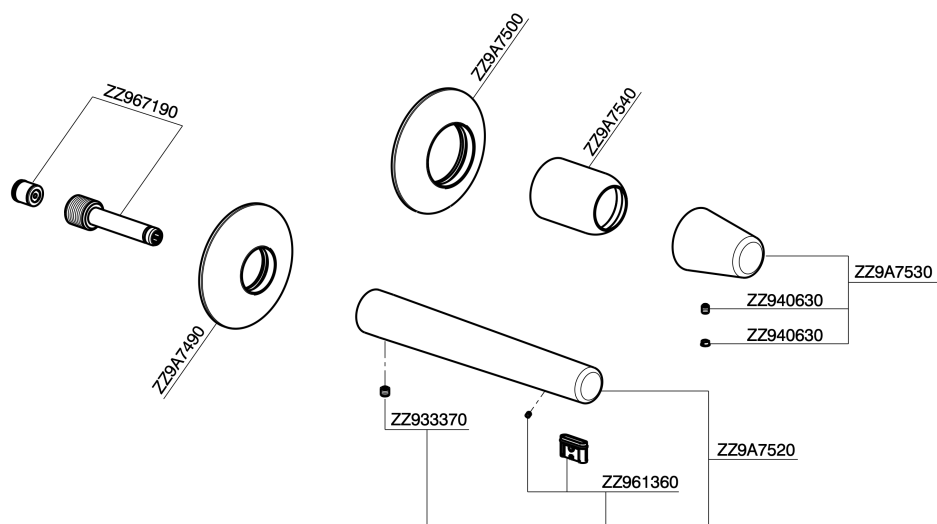

Exposed part for single lever washbasin valve VITA_VI005511

MODEL **VI005511**

Exposed part for single lever washbasin valve, without concealed part, spout L.250 mm, for item Easy-Box ZA002450-ZA025510

AVAILABLE FINISHINGS

-  **21** 21 Chrome
-  **2Q** 2Q Black Titanium
-  **40** 40 Matt Black
-  **4Q** 4Q Matt White

CHARACTERISTICS

Installation **Concealed**
 Required concealed parts **ZA002450**

Exposed part for single lever washbasin valve VITA_VI005511

VI005511

<https://en.cisal.it/exposed-part-for-single-lever-washbasin-valve-vita-vi005511>

2026-05-15