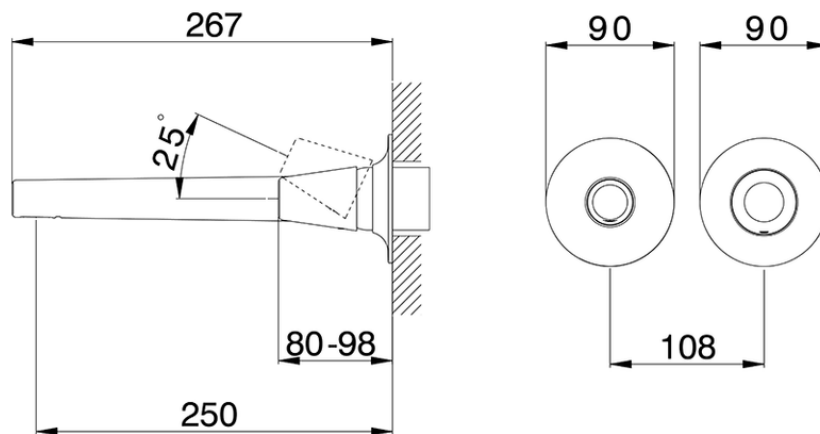

## Exposed part for single lever washbasin valve VITA\_VI005511

VI005511

<https://en.cisal.it/exposed-part-for-single-lever-washbasin-valve-vita-vi005511>

2026-06-04