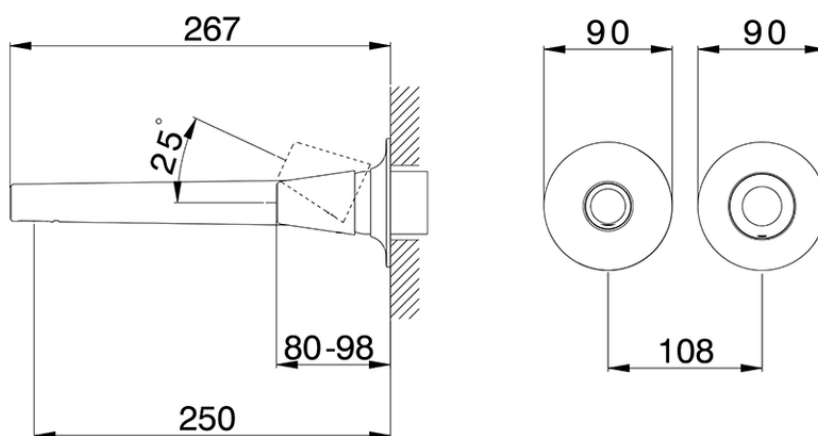

Exposed part for single lever washbasin valve VITA_VI005511

VI005511

<https://en.cisal.it/exposed-part-for-single-lever-washbasin-valve-vita-vi005511>

2026-06-25