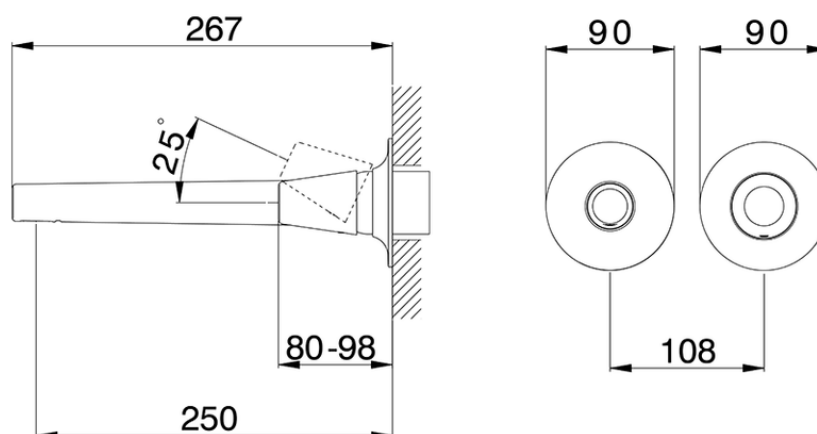

Exposed part for single lever washbasin valve VITA_VI005511

VI005511

<https://en.cisal.it/exposed-part-for-single-lever-washbasin-valve-vita-vi005511>

2026-04-24