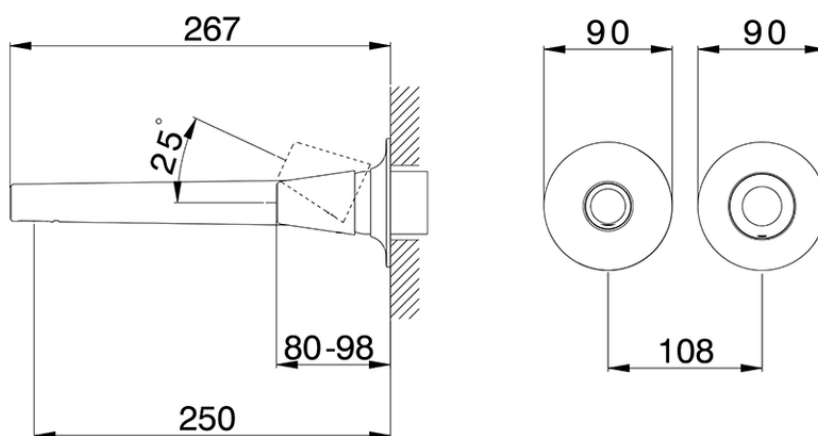

Exposed part for single lever washbasin valve VITA_VI005511

VI005511

<https://en.cisal.it/exposed-part-for-single-lever-washbasin-valve-vita-vi005511>

2026-04-04