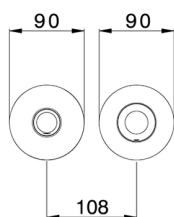

## Exposed part for single lever washbasin valve VITA\_VI005511

MODEL **VI005511**

Exposed part for single lever washbasin valve, without concealed part, spout L.250 mm, for item Easy-Box ZA002450-ZA025510

## Exposed part for single lever washbasin valve VITA\_VI005511

VI005511

<https://en.cisal.it/exposed-part-for-single-lever-washbasin-valve-vita-vi005511>

2026-06-05