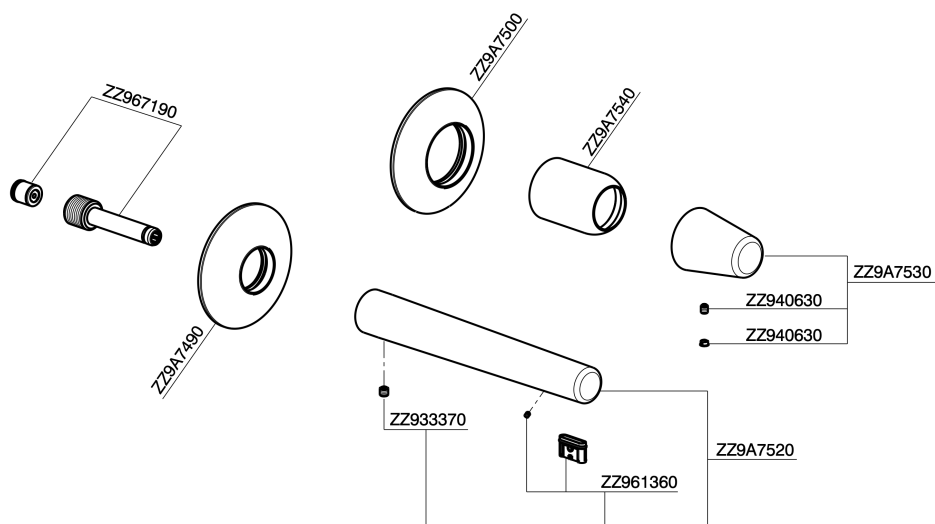

Exposed part for single lever washbasin valve VITA_VI005511

MODEL **VI005511**

Exposed part for single lever washbasin valve, without concealed part, spout L.250 mm, for item Easy-Box ZA002450-ZA025510

AVAILABLE FINISHINGS

-  **21** 21 Chrome
-  **2Q** 2Q Black Titanium
-  **40** 40 Matt Black
-  **4Q** 4Q Matt White

CHARACTERISTICS

Installation **Concealed**
 Required concealed parts **ZA002450**

Exposed part for single lever washbasin valve VITA_VI005511

VI005511

<https://en.cisal.it/exposed-part-for-single-lever-washbasin-valve-vita-vi005511>

2026-04-28