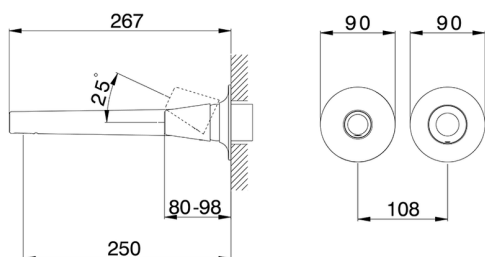

Exposed part for single lever washbasin valve VITA_VI005511

MODEL **VI005511**

Exposed part for single lever washbasin valve, without concealed part, spout L.250 mm, for item Easy-Box ZA002450-ZA025510

AVAILABLE FINISHINGS

-  **21** 21 Chrome
-  **2Q** 2Q Black Titanium
-  **40** 40 Matt Black
-  **4Q** 4Q Matt White

CHARACTERISTICS

Installation **Concealed**
 Required concealed parts **ZA002450**

Exposed part for single lever washbasin valve VITA_VI005511

VI005511

<https://en.cisal.it/exposed-part-for-single-lever-washbasin-valve-vita-vi005511>

2026-04-28