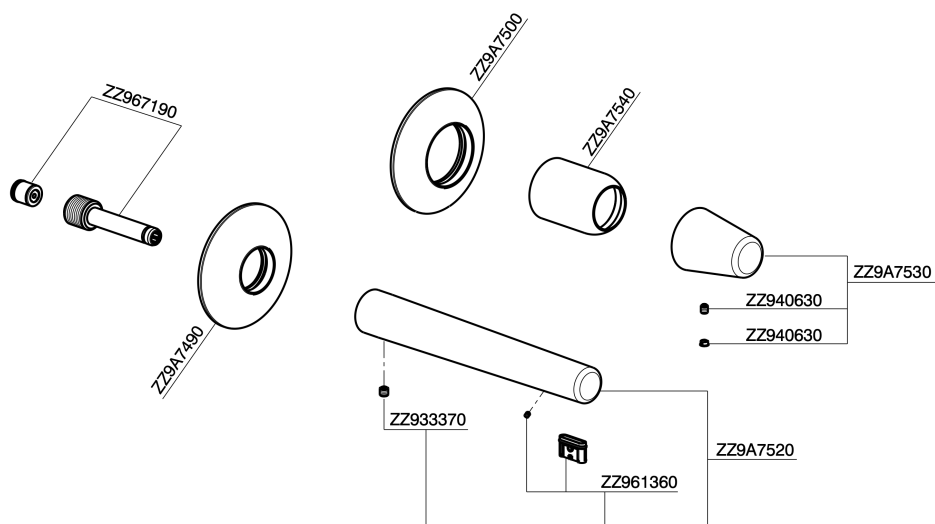

## Exposed part for single lever washbasin valve VITA\_VI005511

MODEL **VI005511**

Exposed part for single lever washbasin valve, without concealed part, spout L.250 mm, for item Easy-Box ZA002450-ZA025510

### CHARACTERISTICS

Installation **Concealed**  
 Required concealed parts **ZA002450**

## Exposed part for single lever washbasin valve VITA\_VI005511

VI005511

<https://en.cisal.it/exposed-part-for-single-lever-washbasin-valve-vita-vi005511>

2026-06-05