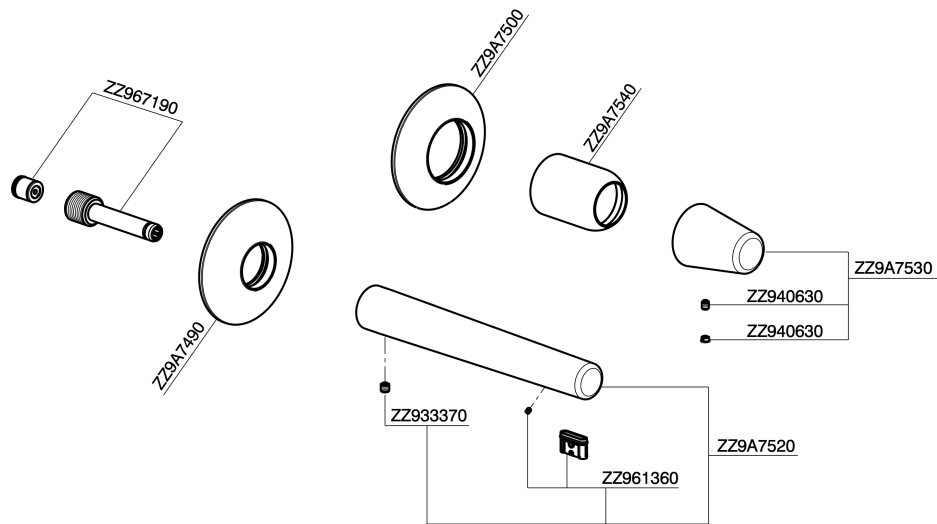

Exposed part for single lever washbasin valve VITA_VI005511

VI005511

<https://en.cisal.it/exposed-part-for-single-lever-washbasin-valve-vita-vi005511>

2026-05-15