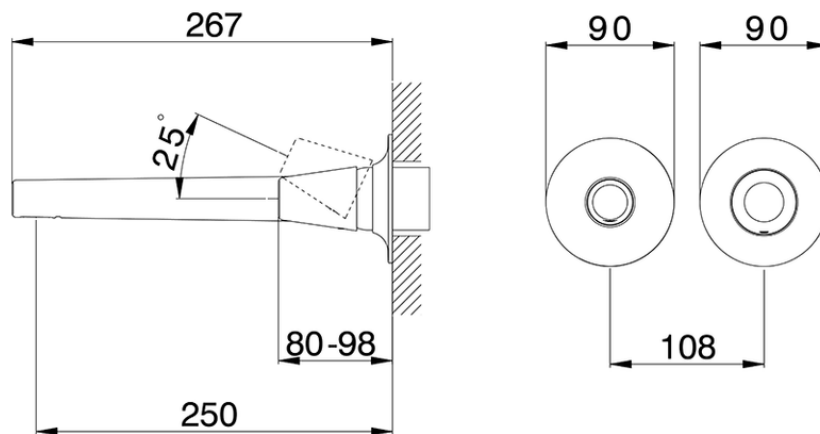

Exposed part for single lever washbasin valve VITA_VI005511

VI005511

<https://en.cisal.it/exposed-part-for-single-lever-washbasin-valve-vita-vi005511>

2026-06-04