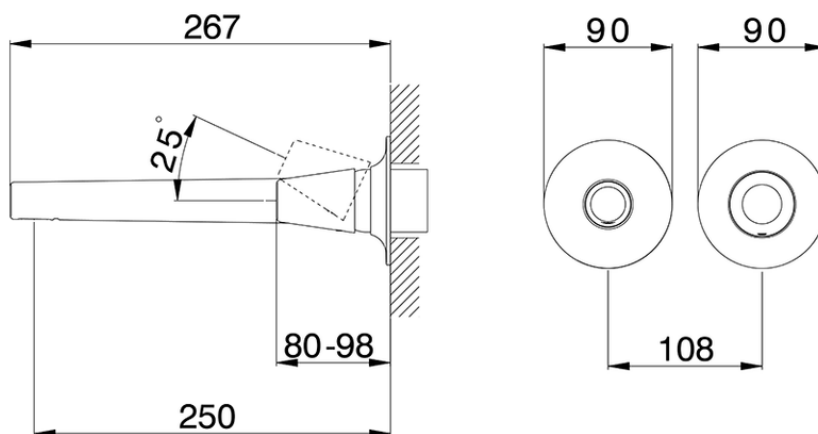

Exposed part for single lever washbasin valve VITA_VI005511

VI005511

<https://en.cisal.it/exposed-part-for-single-lever-washbasin-valve-vita-vi005511>

2026-04-25