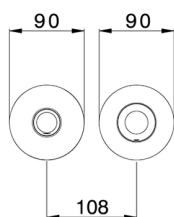

## Exposed part for single lever washbasin valve VITA\_VI005511

MODEL **VI005511**

Exposed part for single lever washbasin valve, without concealed part, spout L.250 mm, for item Easy-Box ZA002450-ZA025510

## Exposed part for single lever washbasin valve VITA\_VI005511

VI005511

<https://en.cisal.it/exposed-part-for-single-lever-washbasin-valve-vita-vi005511>

2026-04-26