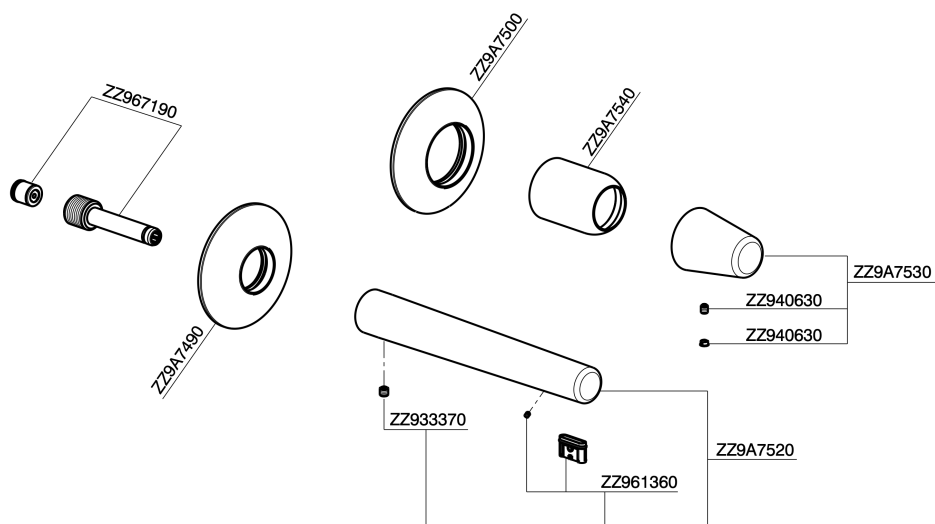

## Exposed part for single lever washbasin valve VITA\_VI005511

MODEL **VI005511**

Exposed part for single lever washbasin valve, without concealed part, spout L.250 mm, for item Easy-Box ZA002450-ZA025510

### CHARACTERISTICS

Installation **Concealed**  
 Required concealed parts **ZA002450**

## Exposed part for single lever washbasin valve VITA\_VI005511

VI005511

<https://en.cisal.it/exposed-part-for-single-lever-washbasin-valve-vita-vi005511>

2026-04-26