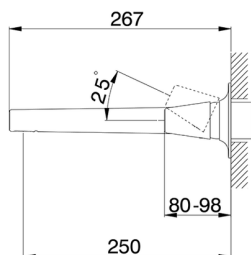

Exposed part for single lever washbasin valve VITA_VI005511

MODEL **VI005511**

Exposed part for single lever washbasin valve, without concealed part, spout L.250 mm, for item Easy-Box ZA002450-ZA025510

AVAILABLE FINISHINGS

- **21** 21 Chrome
- **2Q** 2Q Black Titanium
- **40** 40 Matt Black
- **4Q** 4Q Matt White

CHARACTERISTICS

Installation **Concealed**
Required concealed parts **ZA002450**