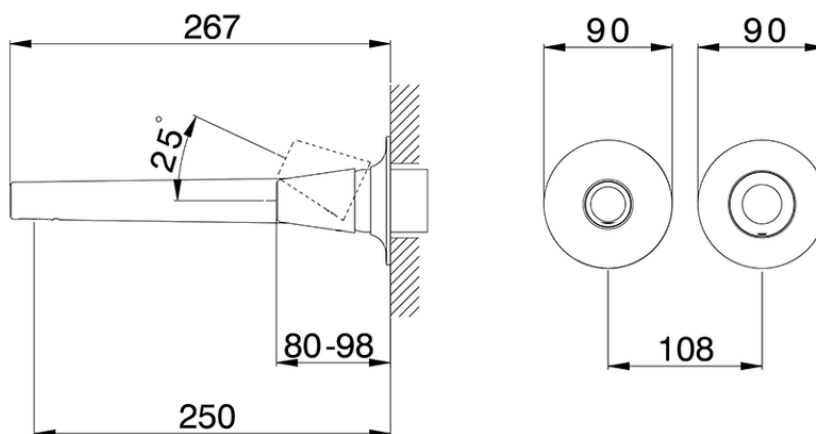

Exposed part for single lever washbasin valve VITA_VI005511

VI005511

<https://en.cisal.it/exposed-part-for-single-lever-washbasin-valve-vita-vi005511>

2026-06-05