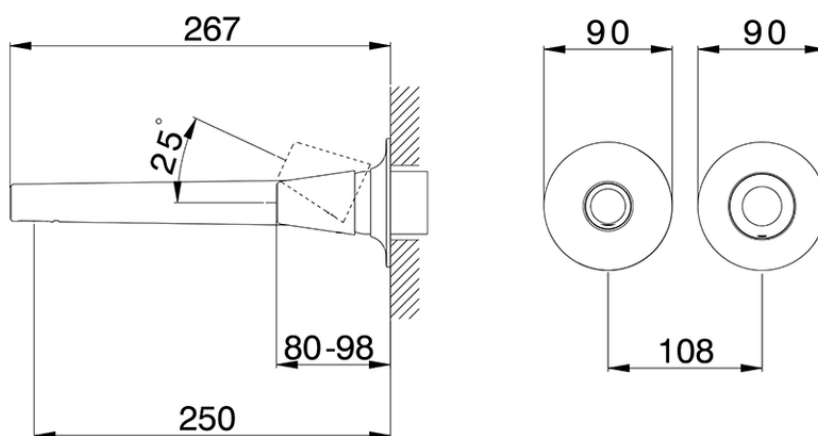

Exposed part for single lever washbasin valve VITA_VI005511

VI005511

<https://en.cisal.it/exposed-part-for-single-lever-washbasin-valve-vita-vi005511>

2026-05-15