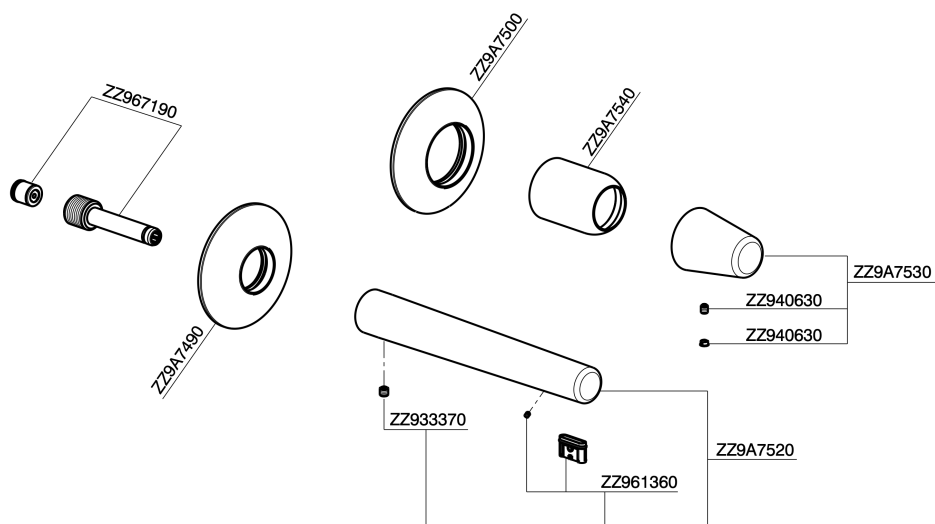

## Exposed part for single lever washbasin valve VITA\_VI005511

MODEL **VI005511**

Exposed part for single lever washbasin valve, without concealed part, spout L.250 mm, for item Easy-Box ZA002450-ZA025510

### CHARACTERISTICS

Installation **Concealed**  
 Required concealed parts **ZA002450**

## Exposed part for single lever washbasin valve VITA\_VI005511

VI005511

<https://en.cisal.it/exposed-part-for-single-lever-washbasin-valve-vita-vi005511>

2026-04-24