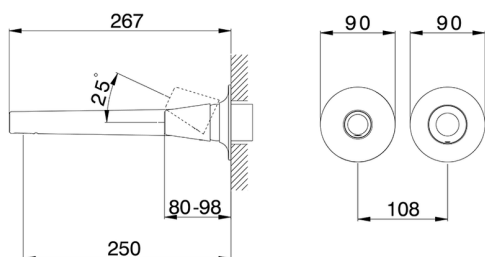

Exposed part for single lever washbasin valve VITA_VI005511

MODEL **VI005511**

Exposed part for single lever washbasin valve, without concealed part, spout L.250 mm, for item Easy-Box ZA002450-ZA025510

AVAILABLE FINISHINGS

-  **21** 21 Chrome
-  **2Q** 2Q Black Titanium
-  **40** 40 Matt Black
-  **4Q** 4Q Matt White

CHARACTERISTICS

Installation **Concealed**
 Required concealed parts **ZA002450**

Exposed part for single lever washbasin valve VITA_VI005511

VI005511

<https://en.cisal.it/exposed-part-for-single-lever-washbasin-valve-vita-vi005511>

2026-06-25