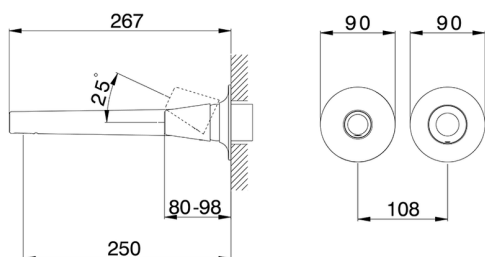

Exposed part for single lever washbasin valve VITA_VI005511

MODEL **VI005511**

Exposed part for single lever washbasin valve, without concealed part, spout L.250 mm, for item Easy-Box ZA002450-ZA025510

AVAILABLE FINISHINGS

- **21** 21 Chrome
- **2Q** 2Q Black Titanium
- **40** 40 Matt Black
- **4Q** 4Q Matt White

CHARACTERISTICS

Installation **Concealed**
Required concealed parts **ZA002450**