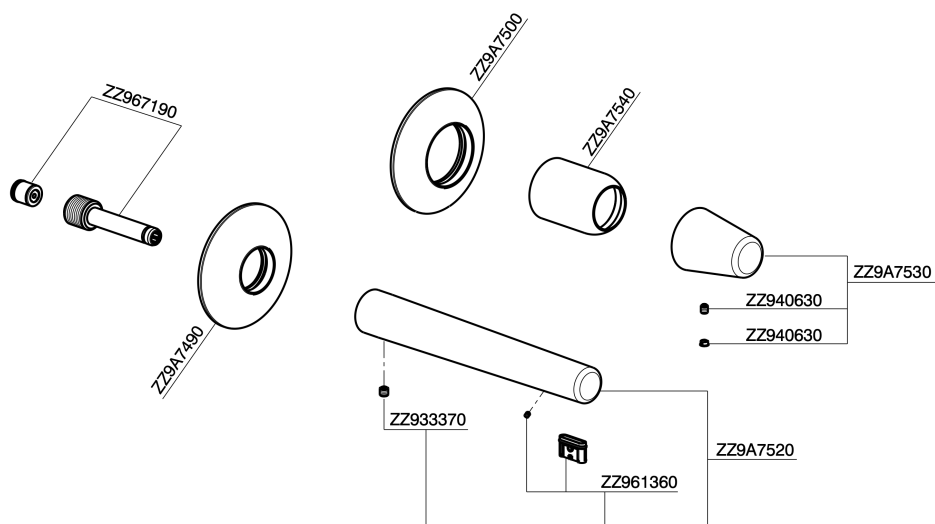

Exposed part for single lever washbasin valve VITA_VI005511

MODEL **VI005511**

Exposed part for single lever washbasin valve, without concealed part, spout L.250 mm, for item Easy-Box ZA002450-ZA025510

AVAILABLE FINISHINGS

-  **21** 21 Chrome
-  **2Q** 2Q Black Titanium
-  **40** 40 Matt Black
-  **4Q** 4Q Matt White

CHARACTERISTICS

Installation **Concealed**
 Required concealed parts **ZA002450**

Exposed part for single lever washbasin valve VITA_VI005511

VI005511

<https://en.cisal.it/exposed-part-for-single-lever-washbasin-valve-vita-vi005511>

2026-06-25