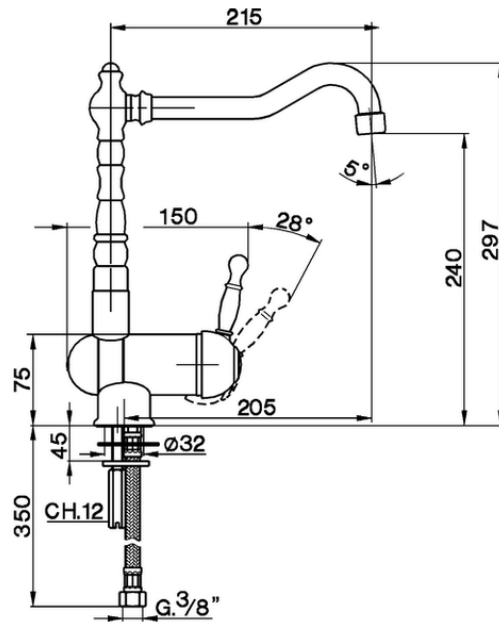

Single lever sink mixer with reclined spout KITCHEN_AY001530

AY001530

<https://en.cisal.it/single-lever-sink-mixer-with-reclined-spout-kitchen-ay001530>

2026-02-03