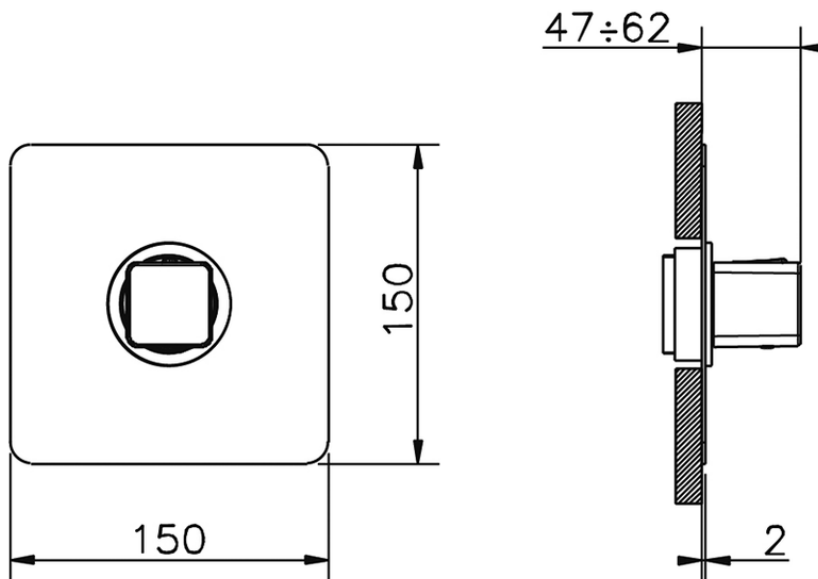

## Exposed part for concealed thermo shower valve CUBIC\_CU007200

CU007200

<https://en.cisal.it/exposed-part-for-concealed-thermo-shower-valve-cubic-cu007200>

Piastra/Plate/Plaque/Platte/Placa

2-3mm: XX 25-40 YY 76-91

10mm: XX 16-31 YY 65-80