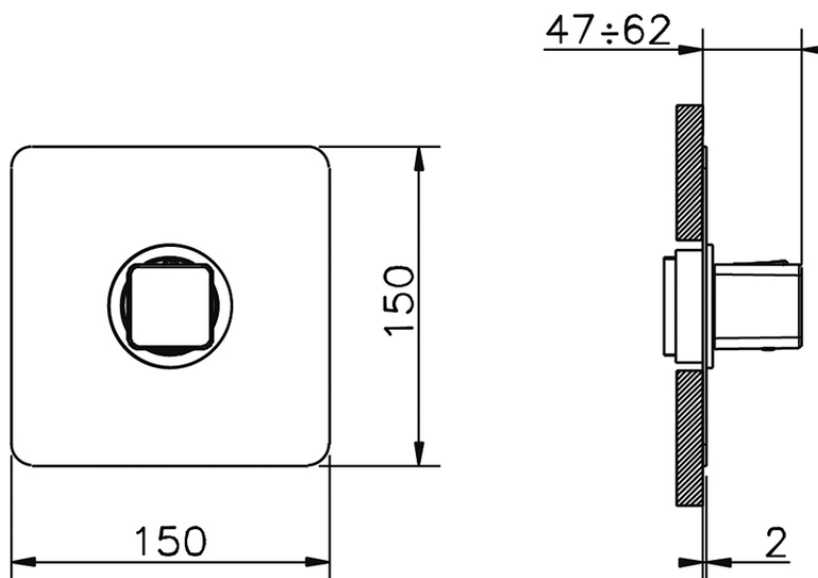

Exposed part for concealed thermo shower valve CUBIC_CU007200

CU007200

<https://en.cisal.it/exposed-part-for-concealed-thermo-shower-valve-cubic-cu007200>

Piastra/Plate/Plaque/Platte/Placa

2-3mm: XX 25-40 YY 76-91

10mm: XX 16-31 YY 65-80

ZA007221

<https://en.cisal.it/3-4-concealed-thermostatic-valve-concealed-za007221>

2026-04-24