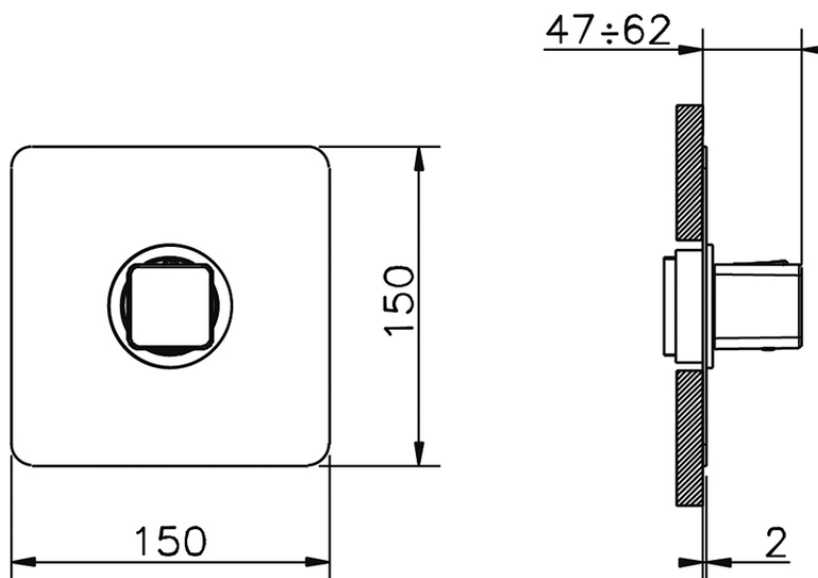

Exposed part for concealed thermo shower valve CUBIC_CU007200

CU007200

<https://en.cisal.it/exposed-part-for-concealed-thermo-shower-valve-cubic-cu007200>

Piastra/Plate/Plaque/Platte/Placa

2-3mm: XX 25-40 YY 76-91

10mm: XX 16-31 YY 65-80

ZA007221

<https://en.cisal.it/3-4-concealed-thermostatic-valve-concealed-za007221>

2026-06-04