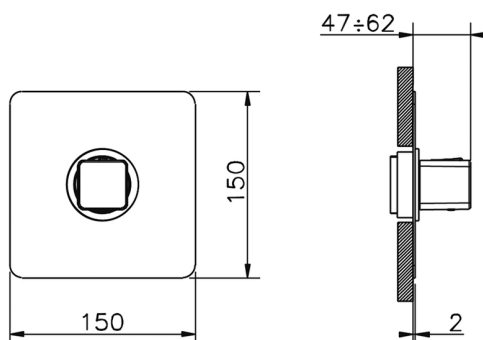

CHARACTERISTICS

Installation **Concealed**
Required concealed parts **ZA007221**

Thermostatic

The Cisal thermostatic is your personal water manager, helping you to handle, control and save water and energy.