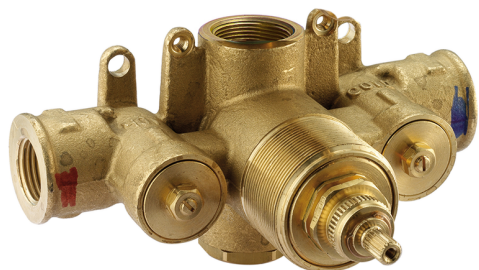

Exposed part for concealed thermo shower valve CUBIC_CU007200

MODEL **CU007200**

Exposed part for concealed thermo shower valve, without stop valve, without concealed part, for item ZA007221

AVAILABLE FINISHINGS

-  **21** 21 Chrome
-  **2B** 2B Polished Nickel
-  **2F** 2F Brushed Nickel
-  **40** 40 Matt Black

CHARACTERISTICS

Installation **Concealed**
 Required concealed parts **ZA007221**

Thermostatic

The Cisal thermostatic is your personal water manager, helping you to handle, control and save water and energy.

3/4" Concealed thermostatic valve CONCEALED_ZA007221

MODEL **ZA007221**

3/4" Concealed thermostatic valve, without
Stopvalve, without trim kit

AVAILABLE FINISHINGS

CHARACTERISTICS

Concealed **1**
Cartridge Spare Parts **23.51A.HF**
HF Thermostatic Valve

Piastra/Plate/Plaque/Platte/Placa
2-3mm: XX 25-40 YY 76-91
10mm: XX 16-31 YY 65-80

Thermostatic

The Cisal thermostatic is your personal water manager, helping you to handle, control and save water and energy.