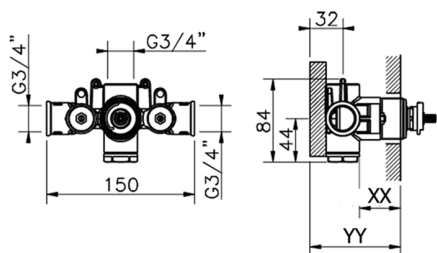

3/4" Concealed thermostatic valve CONCEALED_ZA007221

MODEL **ZA007221**

3/4" Concealed thermostatic valve, without
Stopvalve, without trim kit

AVAILABLE FINISHINGS

CHARACTERISTICS

Concealed **1**
Cartridge Spare Parts **23.51A.HF**
HF Thermostatic Valve

Piastra/Plate/Plaque/Platte/Placa
2-3mm: XX 25-40 YY 76-91
10mm: XX 16-31 YY 65-80

Thermostatic

The Cisal thermostatic is your personal water manager, helping you to handle, control and save water and energy.