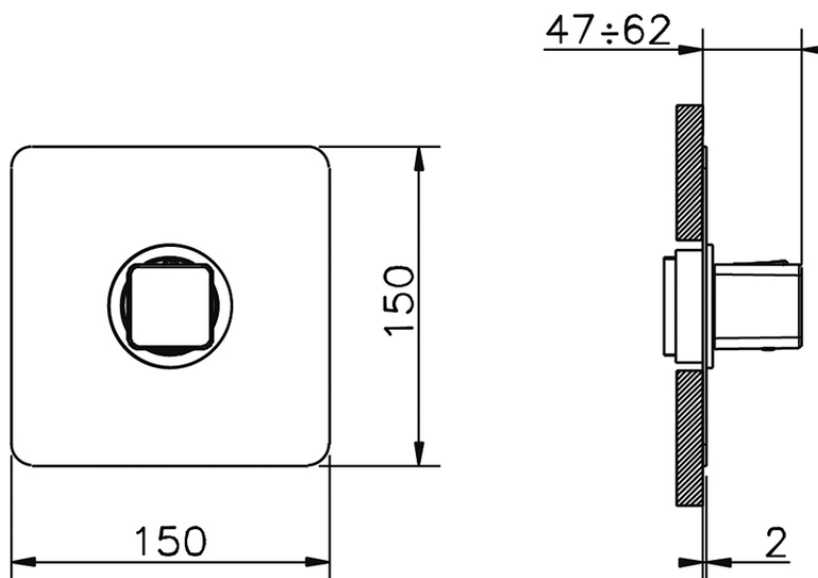

Exposed part for concealed thermo shower valve CUBIC_CU007200

CU007200

<https://en.cisal.it/exposed-part-for-concealed-thermo-shower-valve-cubic-cu007200>

Piastra/Plate/Plaque/Platte/Placa

2-3mm: XX 25-40 YY 76-91

10mm: XX 16-31 YY 65-80