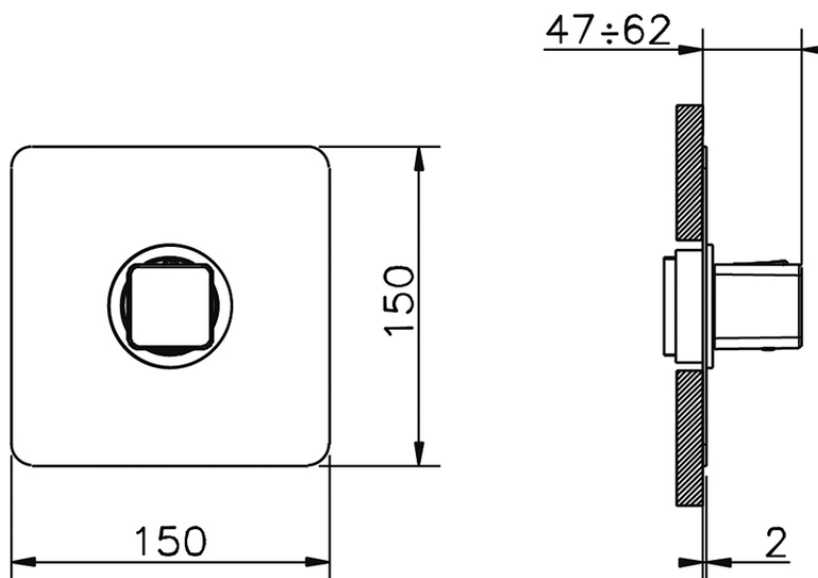

Exposed part for concealed thermo shower valve CUBIC_CU007200

CU007200

<https://en.cisal.it/exposed-part-for-concealed-thermo-shower-valve-cubic-cu007200>

Piastra/Plate/Plaque/Platte/Placa

2-3mm: XX 25-40 YY 76-91

10mm: XX 16-31 YY 65-80

ZA007221

<https://en.cisal.it/3-4-concealed-thermostatic-valve-concealed-za007221>

2026-06-05