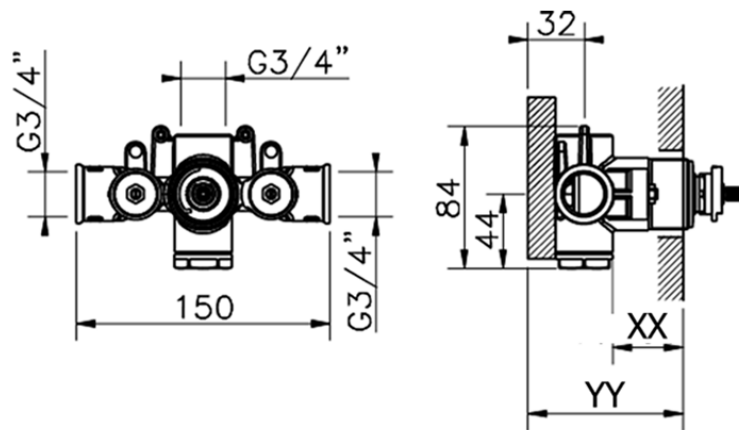

Exposed part for concealed thermo shower valve CUBIC_CU007200

CU007200

<https://en.cisal.it/exposed-part-for-concealed-thermo-shower-valve-cubic-cu007200>

Piastra/Plate/Plaque/Platte/Placa

2-3mm: XX 25-40 YY 76-91

10mm: XX 16-31 YY 65-80

ZA007221

<https://en.cisal.it/3-4-concealed-thermostatic-valve-concealed-za007221>

2026-06-05