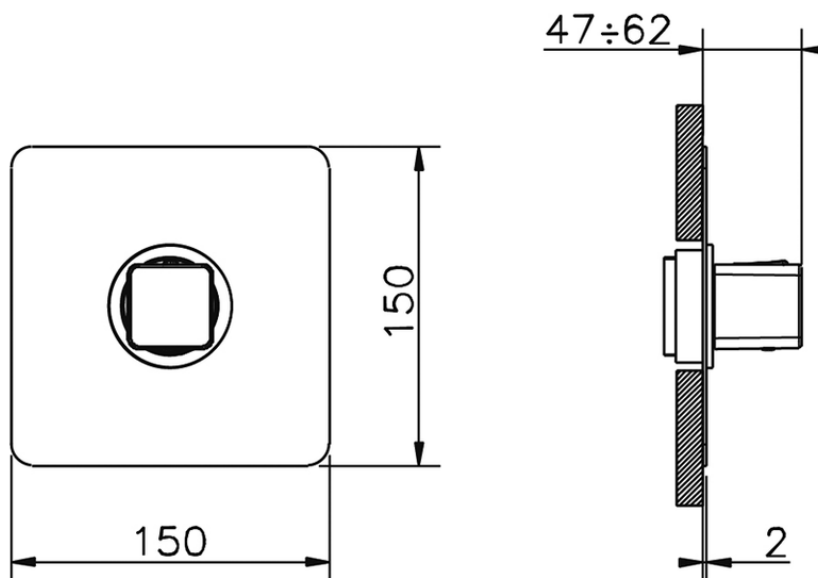

## Exposed part for concealed thermo shower valve CUBIC\_CU007200

CU007200

<https://en.cisal.it/exposed-part-for-concealed-thermo-shower-valve-cubic-cu007200>

Piastra/Plate/Plaque/Platte/Placa

2-3mm: XX 25-40 YY 76-91

10mm: XX 16-31 YY 65-80