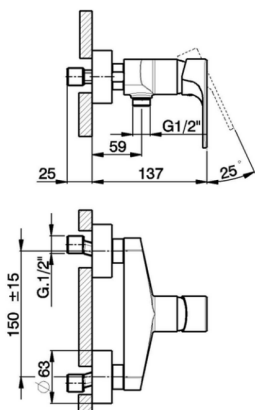

## Single lever shower mixer ALMA\_A3000440

MODEL **A3000440**

Single lever shower mixer, without shower set, 1/2" M flexible connection

### CHARACTERISTICS

Cartridge Spare Parts **ZZ95435000**

**35 mm Cartridge**