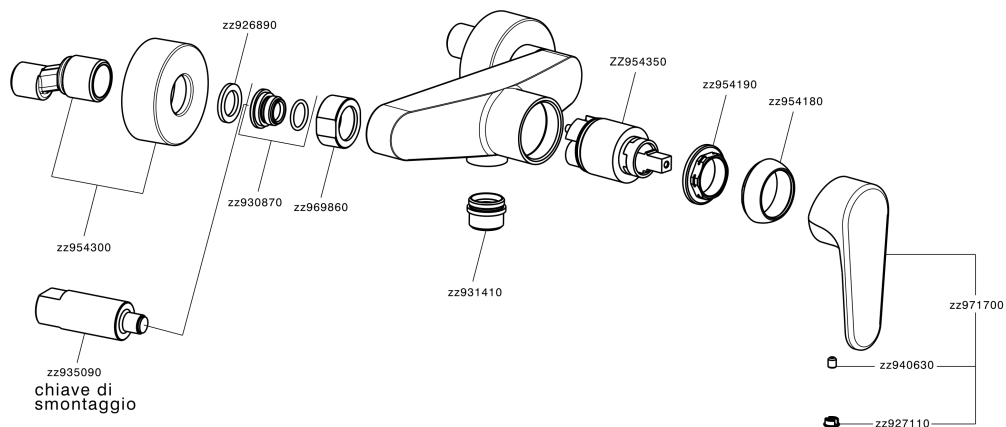

Single lever shower mixer ALMA_A3000440

A3000440

<https://en.cisal.it/single-lever-shower-mixer-agma-a3000440>

2026-05-01