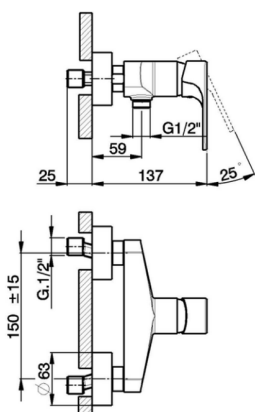

CHARACTERISTICS

Cartridge Spare Parts **ZZ95435000**

35 mm Cartridge

EcoStop

EcoStop feature limits water flow to approximately 50% of maximum output with one point of resistance on setting. Push slightly past the middle stop only when full water output is required. This will save water up to 50%.