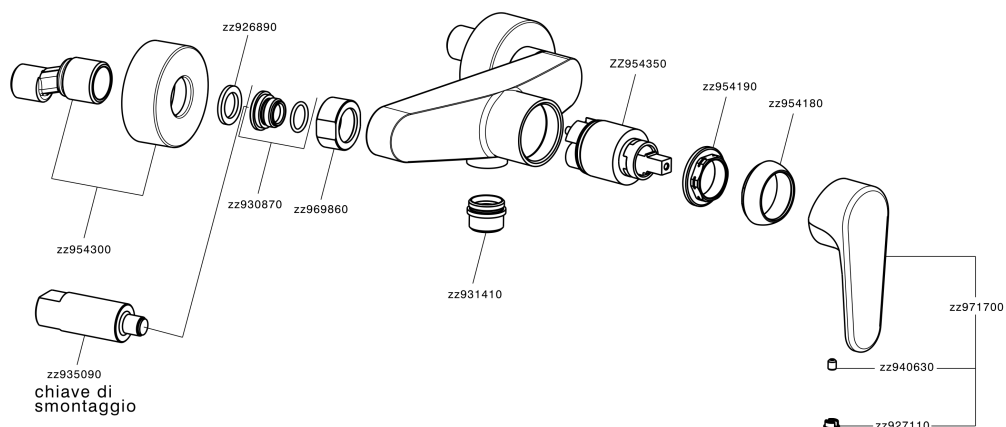

Single lever shower mixer ALMA_A3000440

MODEL **A3000440**

Single lever shower mixer, without shower set, 1/2" M flexible connection

AVAILABLE FINISHINGS

- 
21 21 Chrome
- 
2F 2F Brushed Nickel
- 
40 40 Matt Black

CHARACTERISTICS

Cartridge Spare Parts **ZZ95435000**

35 mm Cartridge

EcoStop

EcoStop feature limits water flow to approximately 50% of maximum output with one point of resistance on setting. Push slightly past the middle stop only when full water output is required. This will save water up to 50%.

Single lever shower mixer ALMA_A3000440

A3000440

<https://en.cisal.it/single-lever-shower-mixer-alma-a3000440>

2026-06-14