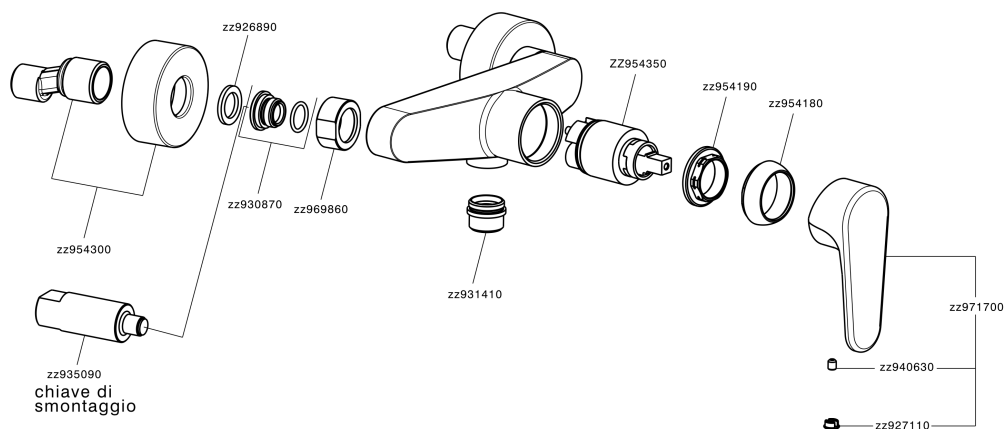

Single lever shower mixer ALMA_A3000440

A3000440

<https://en.cisal.it/single-lever-shower-mixer-alma-a3000440>

2026-04-30