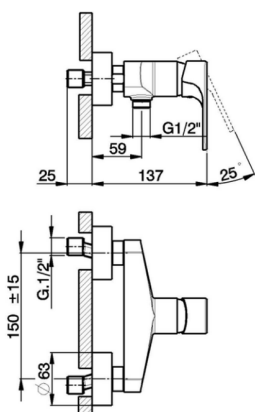

Single lever shower mixer ALMA_A3000440

MODEL **A3000440**

Single lever shower mixer, without shower set, 1/2" M flexible connection

AVAILABLE FINISHINGS

- 
21 21 Chrome
- 
2F 2F Brushed Nickel
- 
40 40 Matt Black

CHARACTERISTICS

Cartridge Spare Parts **ZZ95435000**

35 mm Cartridge

EcoStop

EcoStop feature limits water flow to approximately 50% of maximum output with one point of resistance on setting. Push slightly past the middle stop only when full water output is required. This will save water up to 50%.