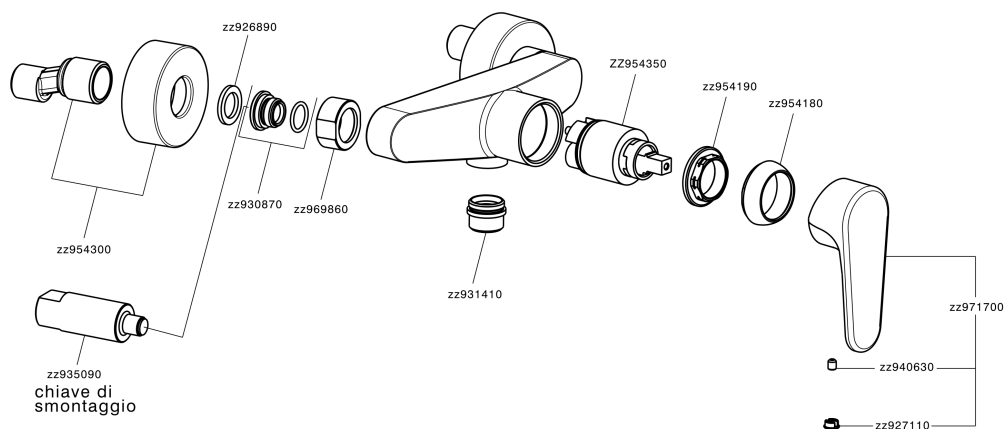

Single lever shower mixer ALMA_A3000440

A3000440

<https://en.cisal.it/single-lever-shower-mixer-agma-a3000440>

2026-06-13