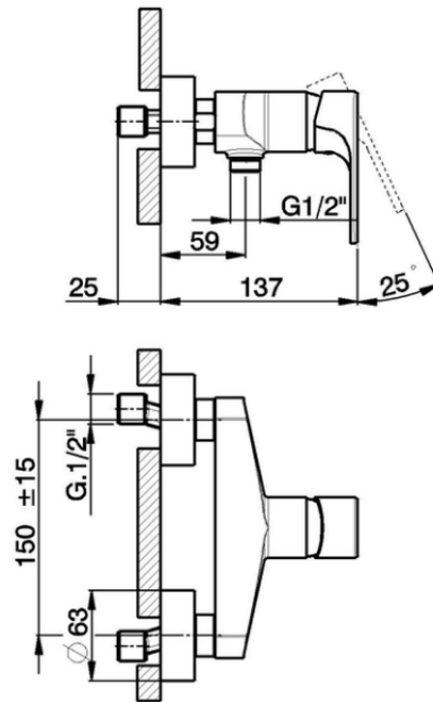

Single lever shower mixer ALMA_A3000440

A3000440

<https://en.cisal.it/single-lever-shower-mixer-alma-a3000440>

2026-06-13