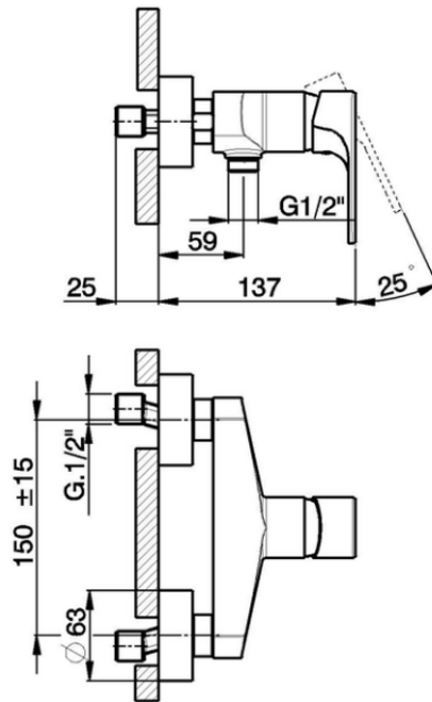

Single lever shower mixer ALMA_A3000440

A3000440

<https://en.cisal.it/single-lever-shower-mixer-alma-a3000440>

2026-05-20