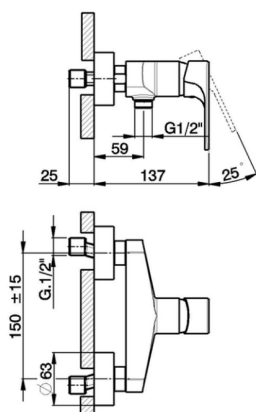

Single lever shower mixer ALMA_A3000440

MODEL **A3000440**

Single lever shower mixer, without shower set, 1/2" M flexible connection

AVAILABLE FINISHINGS

-  **21** 21 Chrome
-  **2F** 2F Brushed Nickel
-  **40** 40 Matt Black

CHARACTERISTICS

Cartridge Spare Parts **ZZ95435000**

35 mm Cartridge

EcoStop

EcoStop feature limits water flow to approximately 50% of maximum output with one point of resistance on setting. Push slightly past the middle stop only when full water output is required. This will save water up to 50%.