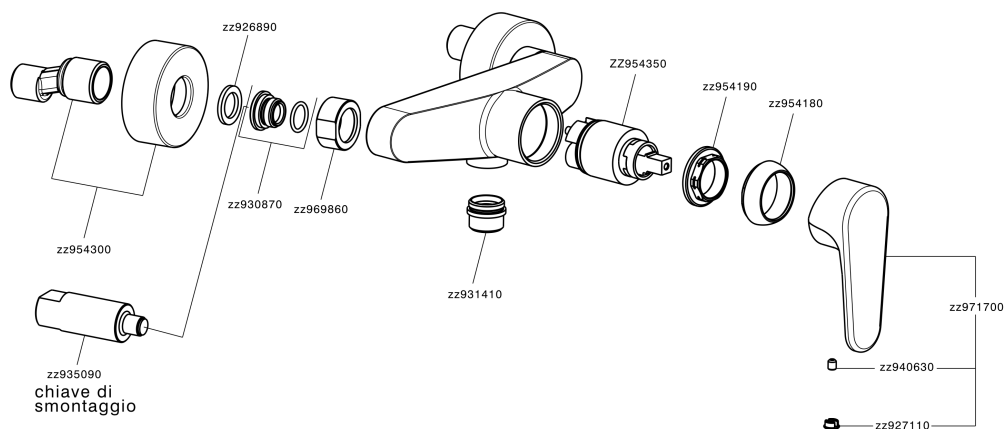

Single lever shower mixer ALMA_A3000440

MODEL **A3000440**

Single lever shower mixer, without shower set, 1/2" M flexible connection

AVAILABLE FINISHINGS

-  **21** 21 Chrome
-  **2F** 2F Brushed Nickel
-  **40** 40 Matt Black

CHARACTERISTICS

Cartridge Spare Parts **ZZ95435000**

35 mm Cartridge

EcoStop

EcoStop feature limits water flow to approximately 50% of maximum output with one point of resistance on setting. Push slightly past the middle stop only when full water output is required. This will save water up to 50%.

Single lever shower mixer ALMA_A3000440

A3000440

<https://en.cisal.it/single-lever-shower-mixer-agma-a3000440>

2026-04-29