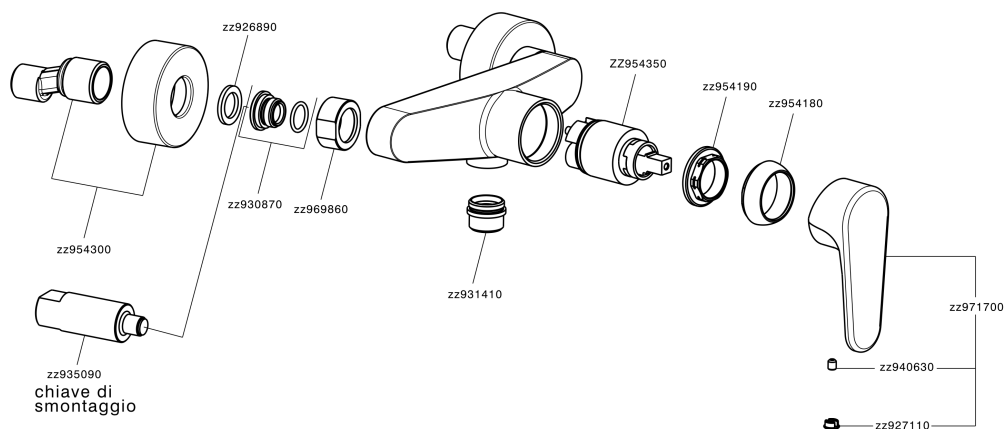

Single lever shower mixer ALMA_A3000440

MODEL **A3000440**

Single lever shower mixer, without shower set, 1/2" M flexible connection

AVAILABLE FINISHINGS

-  **21** 21 Chrome
-  **2F** 2F Brushed Nickel
-  **40** 40 Matt Black

CHARACTERISTICS

Cartridge Spare Parts **ZZ95435000**

35 mm Cartridge

EcoStop

EcoStop feature limits water flow to approximately 50% of maximum output with one point of resistance on setting. Push slightly past the middle stop only when full water output is required. This will save water up to 50%.

Single lever shower mixer ALMA_A3000440

A3000440

<https://en.cisal.it/single-lever-shower-mixer-alma-a3000440>

2026-06-19