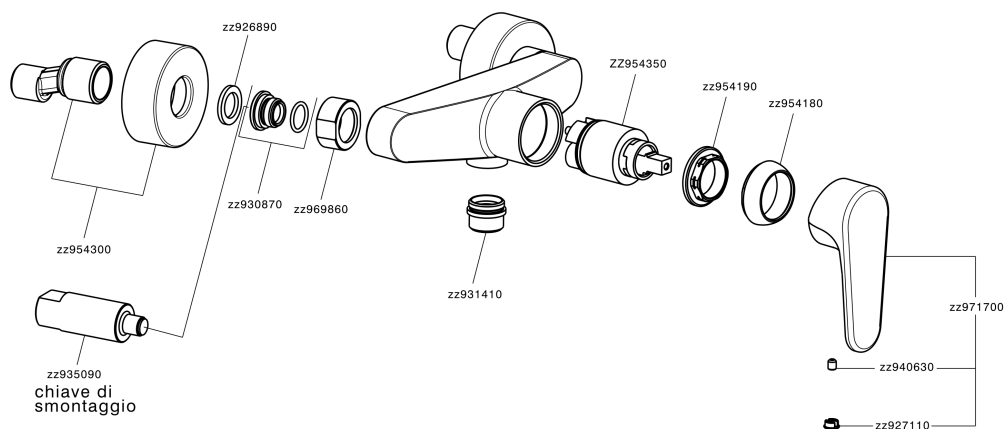

## Single lever shower mixer ALMA\_A3000440

A3000440

<https://en.cisal.it/single-lever-shower-mixer-alma-a3000440>

2026-06-19