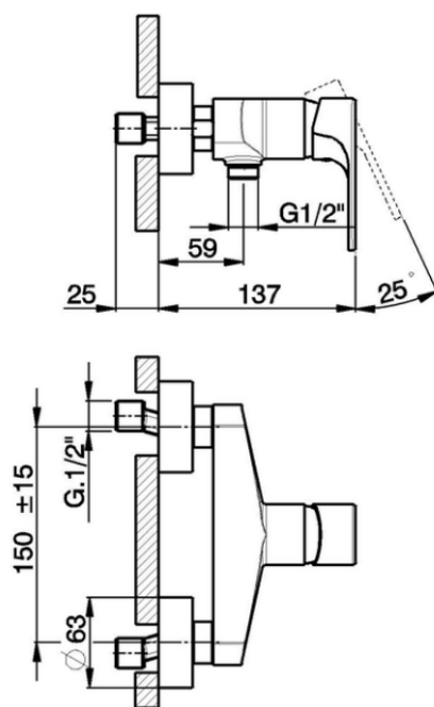

## Single lever shower mixer ALMA\_A3000440

A3000440

<https://en.cisal.it/single-lever-shower-mixer-alma-a3000440>

2026-06-17