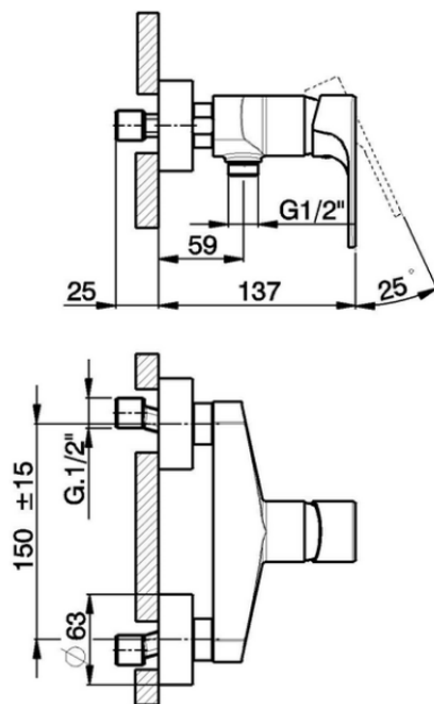

## Single lever shower mixer ALMA\_A3000440

A3000440

<https://en.cisal.it/single-lever-shower-mixer-alma-a3000440>

2026-04-30