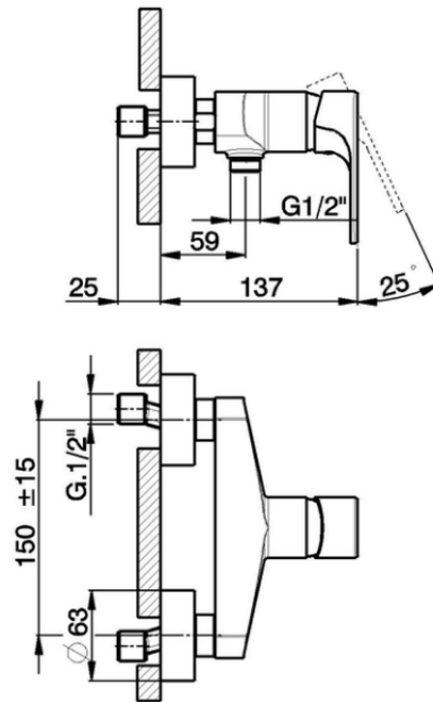

Single lever shower mixer ALMA_A3000440

A3000440

<https://en.cisal.it/single-lever-shower-mixer-alma-a3000440>

2026-04-09