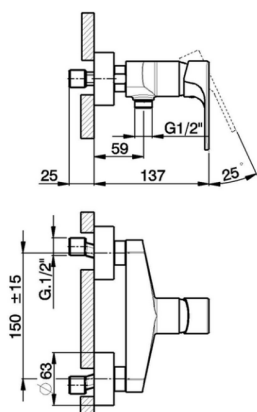

## Single lever shower mixer ALMA\_A3000440

MODEL **A3000440**

Single lever shower mixer, without shower set, 1/2" M flexible connection

### CHARACTERISTICS

Cartridge Spare Parts **ZZ95435000**

**35 mm Cartridge**