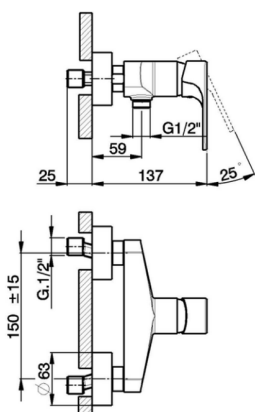

Single lever shower mixer ALMA_A3000440

MODEL **A3000440**

Single lever shower mixer, without shower set, 1/2" M flexible connection

AVAILABLE FINISHINGS

-  **21** 21 Chrome
-  **2F** 2F Brushed Nickel
-  **40** 40 Matt Black

CHARACTERISTICS

Cartridge Spare Parts **ZZ95435000**

35 mm Cartridge

EcoStop

EcoStop feature limits water flow to approximately 50% of maximum output with one point of resistance on setting. Push slightly past the middle stop only when full water output is required. This will save water up to 50%.