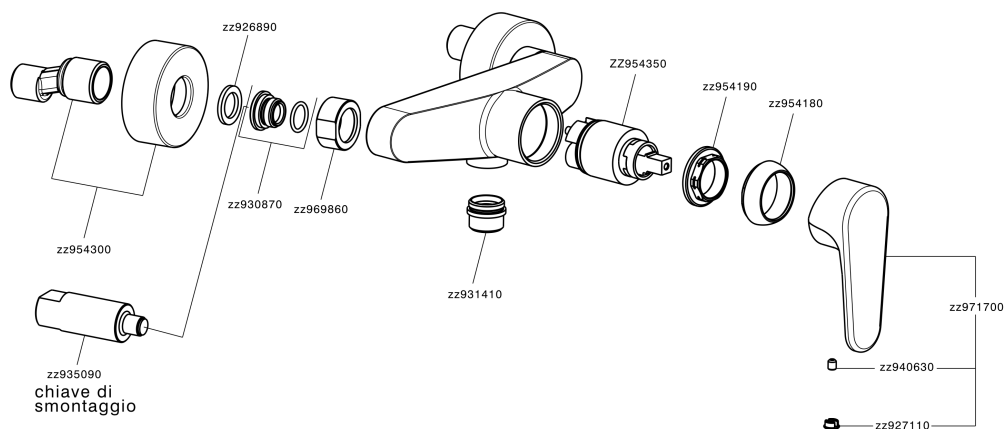

Single lever shower mixer ALMA_A3000440

MODEL **A3000440**

Single lever shower mixer, without shower set, 1/2" M flexible connection

AVAILABLE FINISHINGS

-  **21** 21 Chrome
-  **2F** 2F Brushed Nickel
-  **40** 40 Matt Black

CHARACTERISTICS

Cartridge Spare Parts **ZZ95435000**

35 mm Cartridge

EcoStop

EcoStop feature limits water flow to approximately 50% of maximum output with one point of resistance on setting. Push slightly past the middle stop only when full water output is required. This will save water up to 50%.

Single lever shower mixer ALMA_A3000440

A3000440

<https://en.cisal.it/single-lever-shower-mixer-agma-a3000440>

2026-05-20