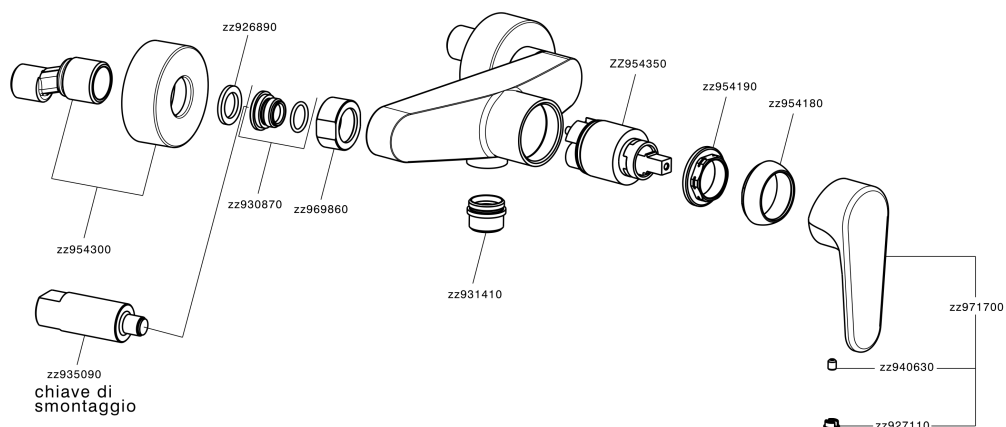

Single lever shower mixer ALMA_A3000440

A3000440

<https://en.cisal.it/single-lever-shower-mixer-alma-a3000440>

2026-04-09