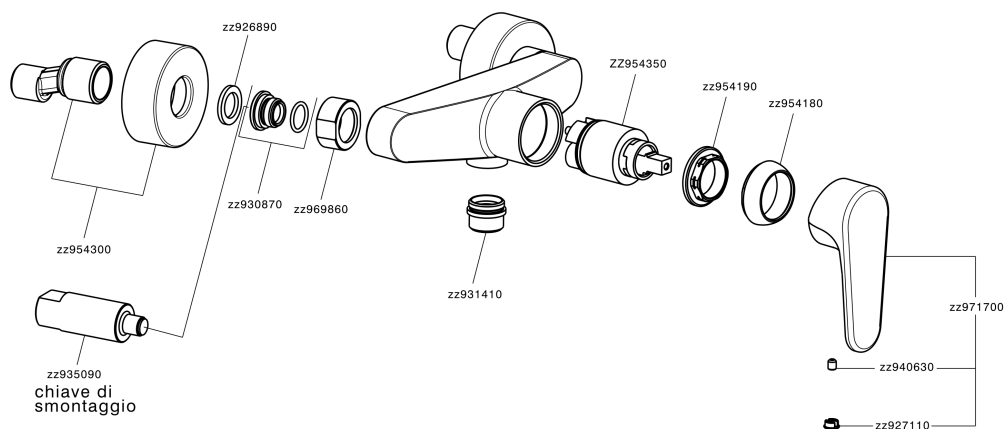

## Single lever shower mixer ALMA\_A3000440

A3000440

<https://en.cisal.it/single-lever-shower-mixer-agma-a3000440>

2026-06-16