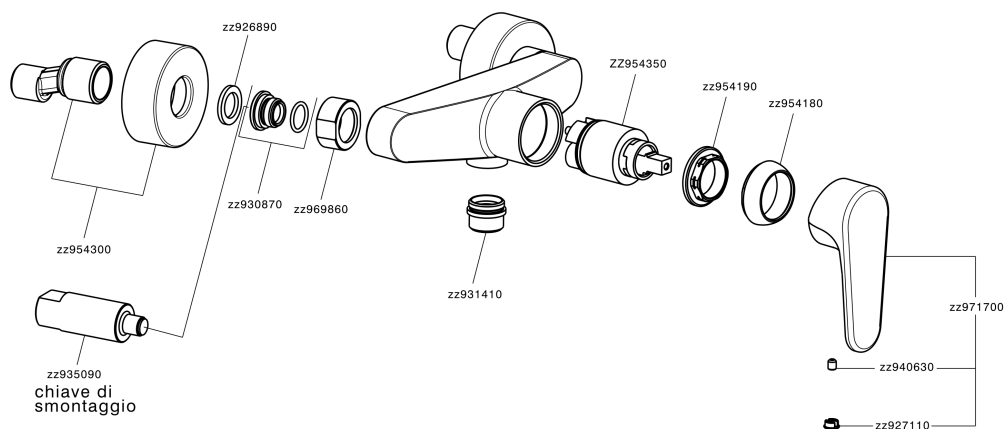

## Single lever shower mixer ALMA\_A3000440

A3000440

<https://en.cisal.it/single-lever-shower-mixer-alma-a3000440>

2026-04-29