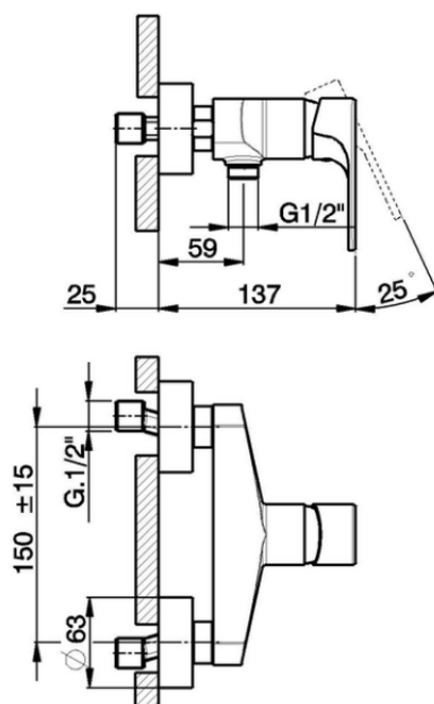

Single lever shower mixer ALMA_A3000440

A3000440

<https://en.cisal.it/single-lever-shower-mixer-alma-a3000440>

2026-06-14