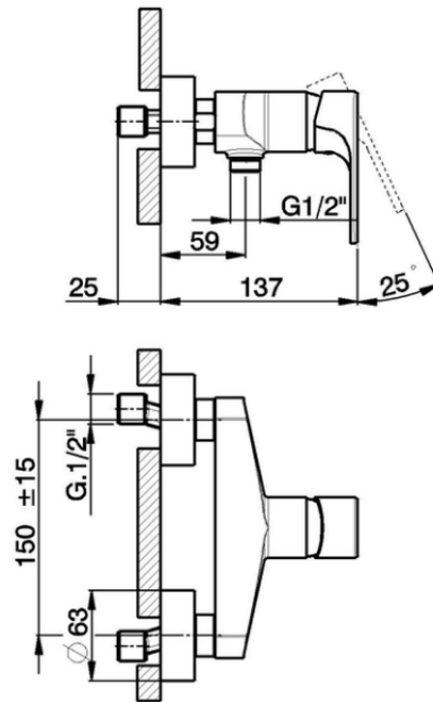

Single lever shower mixer ALMA_A3000440

A3000440

<https://en.cisal.it/single-lever-shower-mixer-alma-a3000440>

2026-04-29