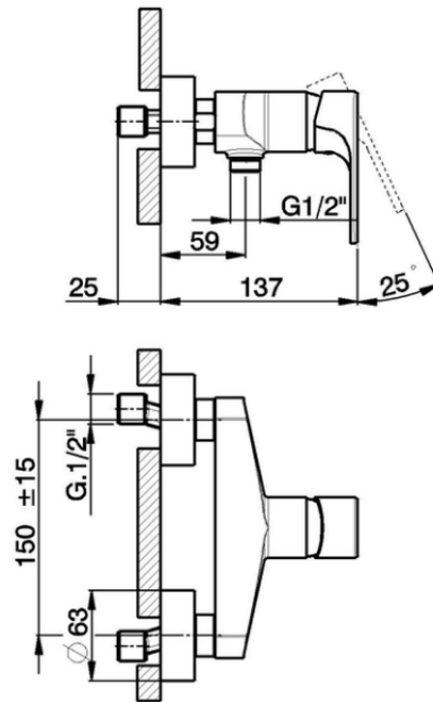

## Single lever shower mixer ALMA\_A3000440

A3000440

<https://en.cisal.it/single-lever-shower-mixer-alma-a3000440>

2026-04-09