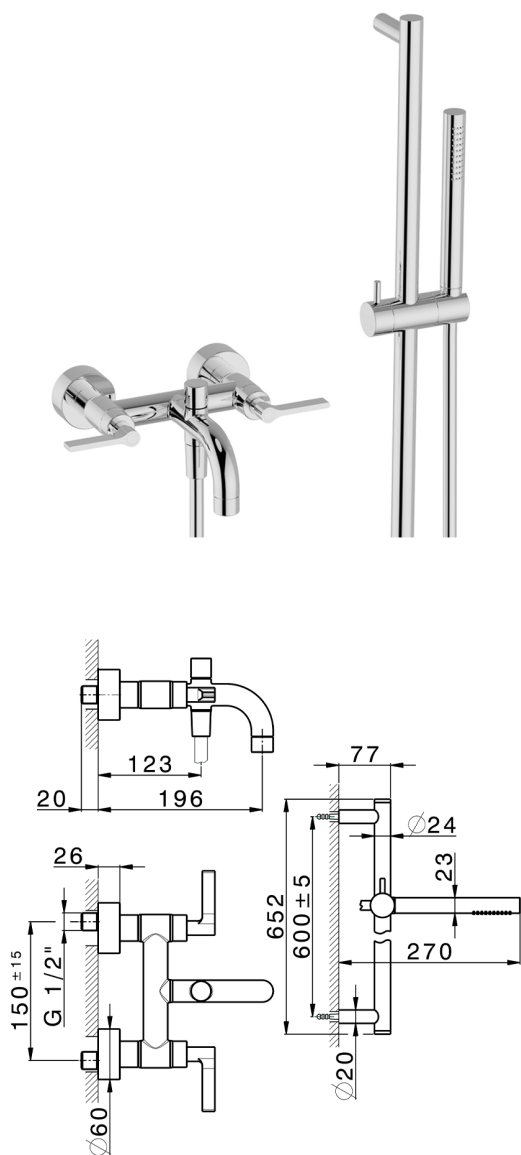

Bath mixer, with full equipment GRACE_GL000060

MODEL **GL000060**

Bath mixer, with full equipment, 60 cm Rail with slide bracket, 22,5 mm Brass One Spray handshower, 150 cm SUPREME smooth flexible hose

AVAILABLE FINISHINGS

- **21** 21 Chrome
- **2F** 2F Brushed Nickel
- **2W** 2W Brushed Gold
- **5H** 5H Dark Brass Brushed
- **5L** 5L Brushed Black Titanium
- **6T** 6T Chrome/Matt Black

CHARACTERISTICS

2024-12-21