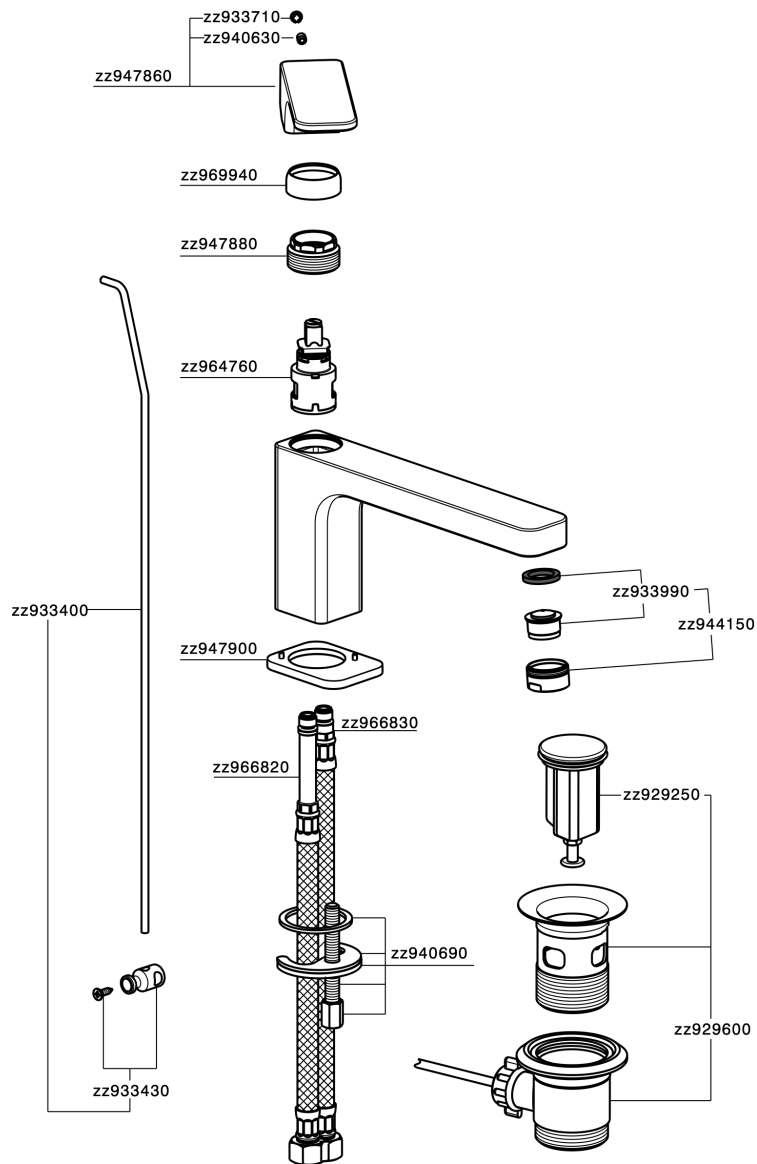

Single lever basin mixer CUBIC_CU001511

MODEL **CU001511**

Single lever basin mixer, with automatic 1"1/4 automatic pop-up waste, G.3/8" stainless steel flexible hose

AVAILABLE FINISHINGS

-  **21** 21 Chrome
-  **2B** 2B Polished Nickel
-  **2F** 2F Brushed Nickel
-  **40** 40 Matt Black

CHARACTERISTICS

Cartridge Spare Parts **ZZ94240000**

25 mm Cartridge

Single lever basin mixer CUBIC_CU001511

CU001511

<https://en.cisal.it/single-lever-basin-mixer-cubic-cu001511>

2026-04-30