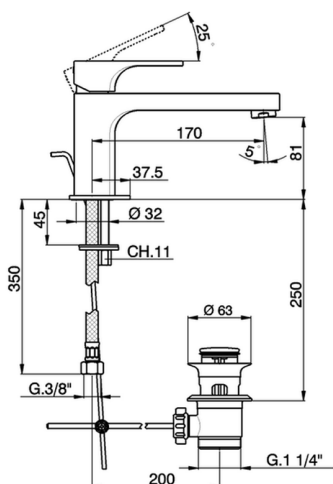

Single lever basin mixer CUBIC_CU001511

MODEL **CU001511**

Single lever basin mixer, with automatic 1"1/4 automatic pop-up waste, G.3/8" stainless steel flexible hose

AVAILABLE FINISHINGS

-  **21** 21 Chrome
-  **2B** 2B Polished Nickel
-  **2F** 2F Brushed Nickel
-  **40** 40 Matt Black

CHARACTERISTICS

Cartridge Spare Parts **ZZ94240000**

25 mm Cartridge

Single lever basin mixer CUBIC_CU001511

CU001511

<https://en.cisal.it/single-lever-basin-mixer-cubic-cu001511>

2026-04-30