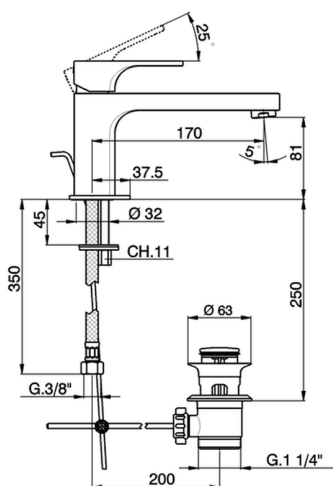

Single lever basin mixer CUBIC_CU001511

MODEL **CU001511**

Single lever basin mixer, with automatic 1"1/4 automatic pop-up waste, G.3/8" stainless steel flexible hose

AVAILABLE FINISHINGS

-  **21** 21 Chrome
-  **2B** 2B Polished Nickel
-  **2F** 2F Brushed Nickel
-  **40** 40 Matt Black

CHARACTERISTICS

Cartridge Spare Parts **ZZ94240000**

25 mm Cartridge

Single lever basin mixer CUBIC_CU001511

CU001511

<https://en.cisal.it/single-lever-basin-mixer-cubic-cu001511>

2026-04-08