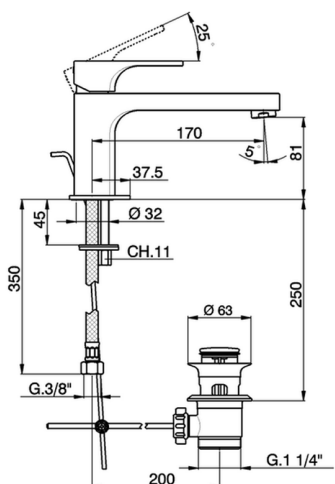

Single lever basin mixer CUBIC_CU001511

MODEL **CU001511**

Single lever basin mixer, with automatic 1"1/4 automatic pop-up waste, G.3/8" stainless steel flexible hose

AVAILABLE FINISHINGS

-  **21** 21 Chrome
-  **2B** 2B Polished Nickel
-  **2F** 2F Brushed Nickel
-  **40** 40 Matt Black

CHARACTERISTICS

Cartridge Spare Parts **ZZ94240000**

25 mm Cartridge

Single lever basin mixer CUBIC_CU001511

CU001511

<https://en.cisal.it/single-lever-basin-mixer-cubic-cu001511>

2026-04-29