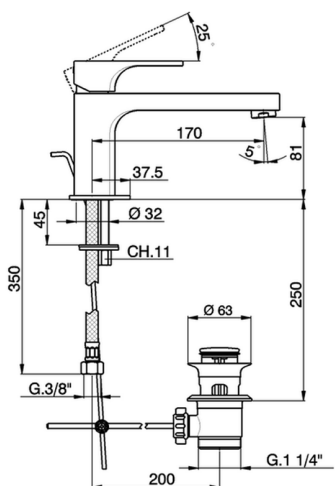

Single lever basin mixer CUBIC_CU001511

MODEL **CU001511**

Single lever basin mixer, with automatic 1"1/4 automatic pop-up waste, G.3/8" stainless steel flexible hose

AVAILABLE FINISHINGS

-  **21** 21 Chrome
-  **2B** 2B Polished Nickel
-  **2F** 2F Brushed Nickel
-  **40** 40 Matt Black

CHARACTERISTICS

Cartridge Spare Parts **ZZ94240000**

25 mm Cartridge

Single lever basin mixer CUBIC_CU001511

CU001511

<https://en.cisal.it/single-lever-basin-mixer-cubic-cu001511>

2026-04-08