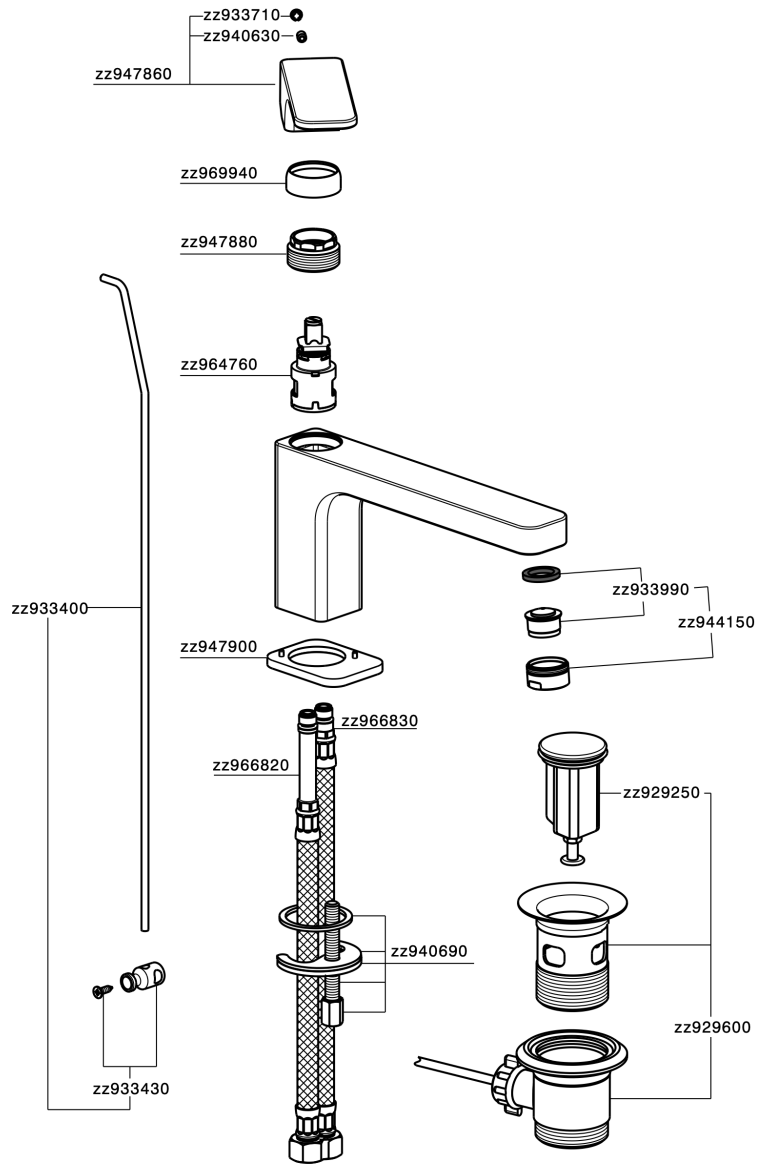

Single lever basin mixer CUBIC_CU001511

MODEL **CU001511**

Single lever basin mixer, with automatic 1"1/4 automatic pop-up waste, G.3/8" stainless steel flexible hose

AVAILABLE FINISHINGS

-  **21** 21 Chrome
-  **2B** 2B Polished Nickel
-  **2F** 2F Brushed Nickel
-  **40** 40 Matt Black

CHARACTERISTICS

Cartridge Spare Parts **ZZ94240000**

25 mm Cartridge

Single lever basin mixer CUBIC_CU001511

CU001511

<https://en.cisal.it/single-lever-basin-mixer-cubic-cu001511>

2026-04-29