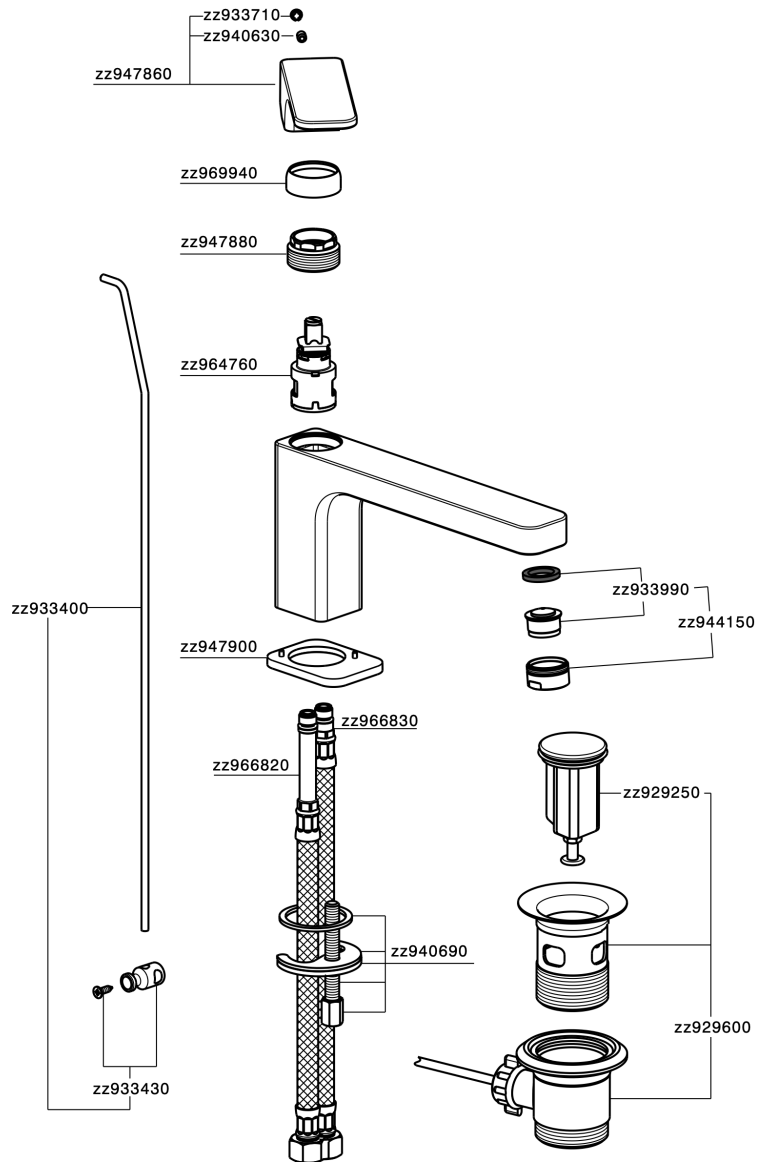

Single lever basin mixer CUBIC_CU001511

MODEL **CU001511**

Single lever basin mixer, with automatic 1"1/4 automatic pop-up waste, G.3/8" stainless steel flexible hose

AVAILABLE FINISHINGS

-  **21** 21 Chrome
-  **2B** 2B Polished Nickel
-  **2F** 2F Brushed Nickel
-  **40** 40 Matt Black

CHARACTERISTICS

Cartridge Spare Parts **ZZ94240000**

25 mm Cartridge

Single lever basin mixer CUBIC_CU001511

CU001511

<https://en.cisal.it/single-lever-basin-mixer-cubic-cu001511>

2026-04-08