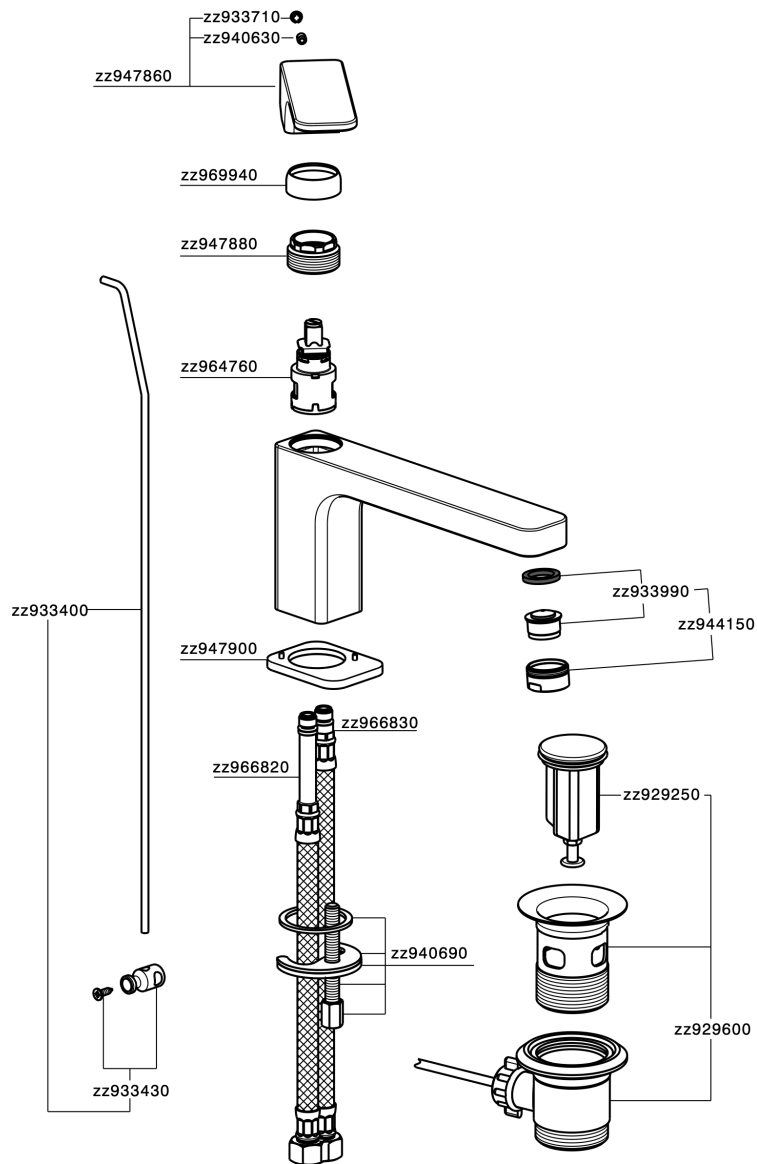

Single lever basin mixer CUBIC_CU001511

CU001511

<https://en.cisal.it/single-lever-basin-mixer-cubic-cu001511>

2026-04-08