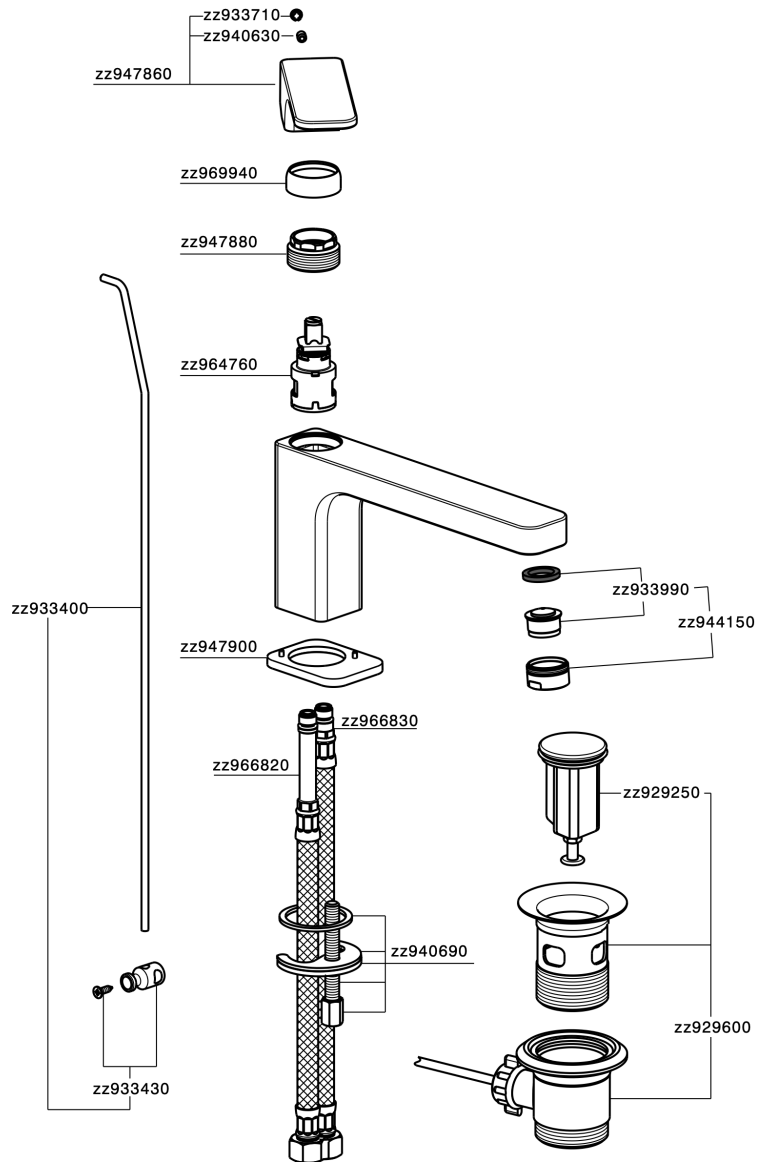

Single lever basin mixer CUBIC_CU001511

MODEL **CU001511**

Single lever basin mixer, with automatic 1"1/4 automatic pop-up waste, G.3/8" stainless steel flexible hose

AVAILABLE FINISHINGS

-  **21** 21 Chrome
-  **2B** 2B Polished Nickel
-  **2F** 2F Brushed Nickel
-  **40** 40 Matt Black

CHARACTERISTICS

Cartridge Spare Parts **ZZ94240000**

25 mm Cartridge

Single lever basin mixer CUBIC_CU001511

CU001511

<https://en.cisal.it/single-lever-basin-mixer-cubic-cu001511>

2026-05-30