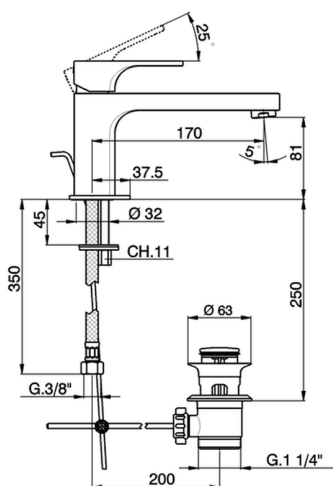

Single lever basin mixer CUBIC_CU001511

MODEL **CU001511**

Single lever basin mixer, with automatic 1"1/4 automatic pop-up waste, G.3/8" stainless steel flexible hose

AVAILABLE FINISHINGS

-  **21** 21 Chrome
-  **2B** 2B Polished Nickel
-  **2F** 2F Brushed Nickel
-  **40** 40 Matt Black

CHARACTERISTICS

Cartridge Spare Parts **ZZ94240000**

25 mm Cartridge

Single lever basin mixer CUBIC_CU001511

CU001511

<https://en.cisal.it/single-lever-basin-mixer-cubic-cu001511>

2026-05-30