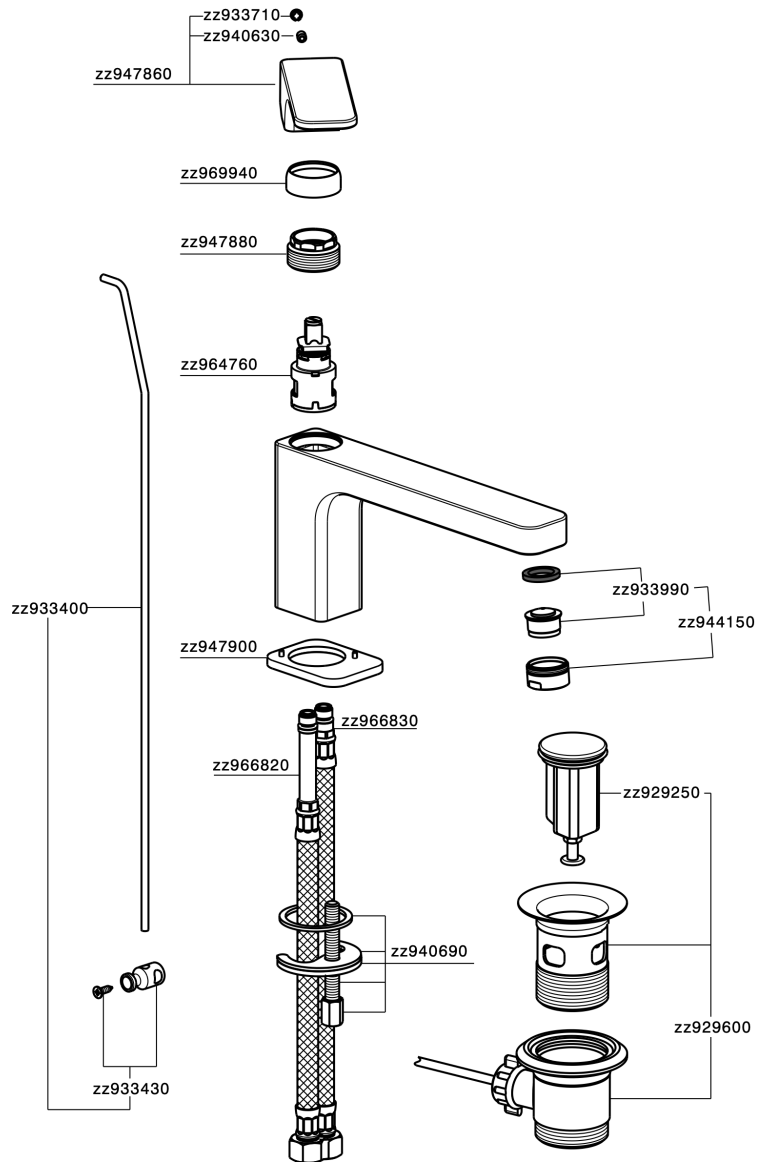

Single lever basin mixer CUBIC_CU001511

MODEL **CU001511**

Single lever basin mixer, with automatic 1"1/4 automatic pop-up waste, G.3/8" stainless steel flexible hose

AVAILABLE FINISHINGS

-  **21** 21 Chrome
-  **2B** 2B Polished Nickel
-  **2F** 2F Brushed Nickel
-  **40** 40 Matt Black

CHARACTERISTICS

Cartridge Spare Parts **ZZ94240000**

25 mm Cartridge

Single lever basin mixer CUBIC_CU001511

CU001511

<https://en.cisal.it/single-lever-basin-mixer-cubic-cu001511>

2026-04-10