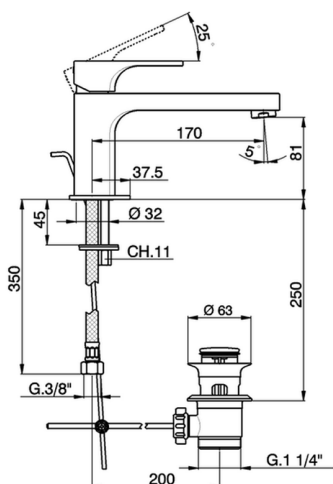

Single lever basin mixer CUBIC_CU001511

MODEL **CU001511**

Single lever basin mixer, with automatic 1"1/4 automatic pop-up waste, G.3/8" stainless steel flexible hose

AVAILABLE FINISHINGS

-  **21** 21 Chrome
-  **2B** 2B Polished Nickel
-  **2F** 2F Brushed Nickel
-  **40** 40 Matt Black

CHARACTERISTICS

Cartridge Spare Parts **ZZ94240000**

25 mm Cartridge

Single lever basin mixer CUBIC_CU001511

CU001511

<https://en.cisal.it/single-lever-basin-mixer-cubic-cu001511>

2026-04-10