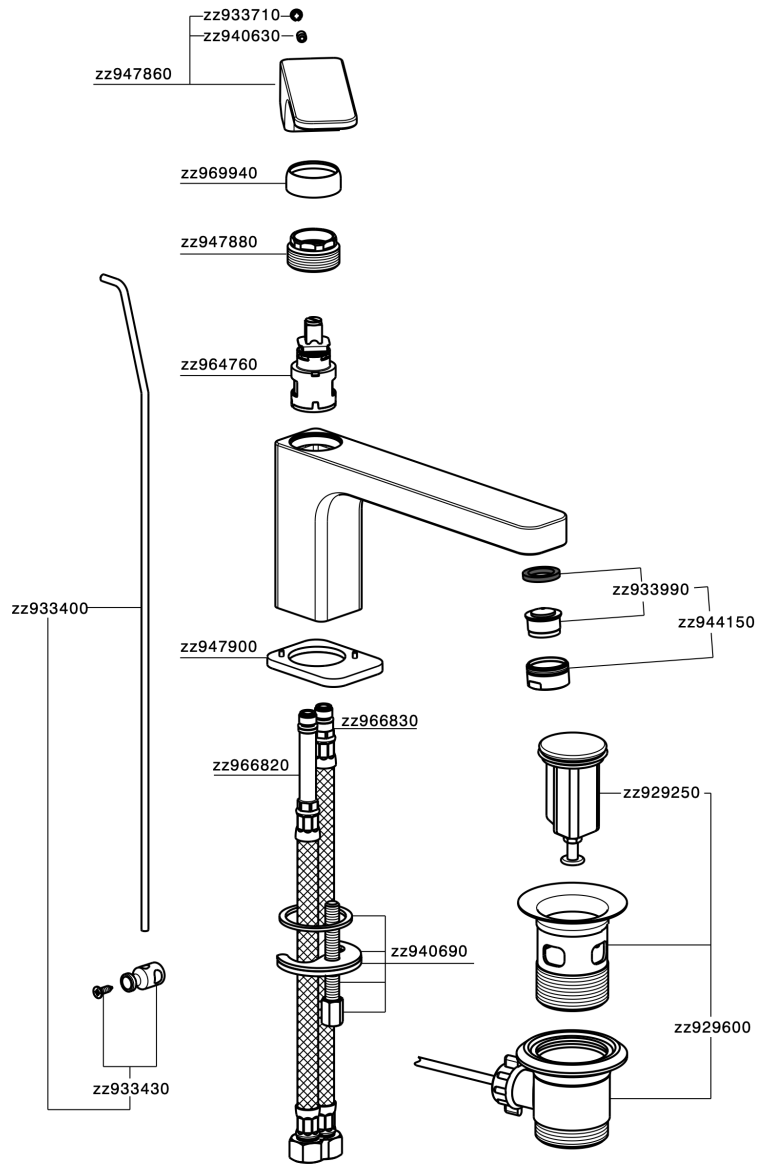

Single lever basin mixer CUBIC_CU001511

MODEL **CU001511**

Single lever basin mixer, with automatic 1"1/4 automatic pop-up waste, G.3/8" stainless steel flexible hose

AVAILABLE FINISHINGS

-  **21** 21 Chrome
-  **2B** 2B Polished Nickel
-  **2F** 2F Brushed Nickel
-  **40** 40 Matt Black

CHARACTERISTICS

Cartridge Spare Parts **ZZ94240000**

25 mm Cartridge

Single lever basin mixer CUBIC_CU001511

CU001511

<https://en.cisal.it/single-lever-basin-mixer-cubic-cu001511>

2026-04-10