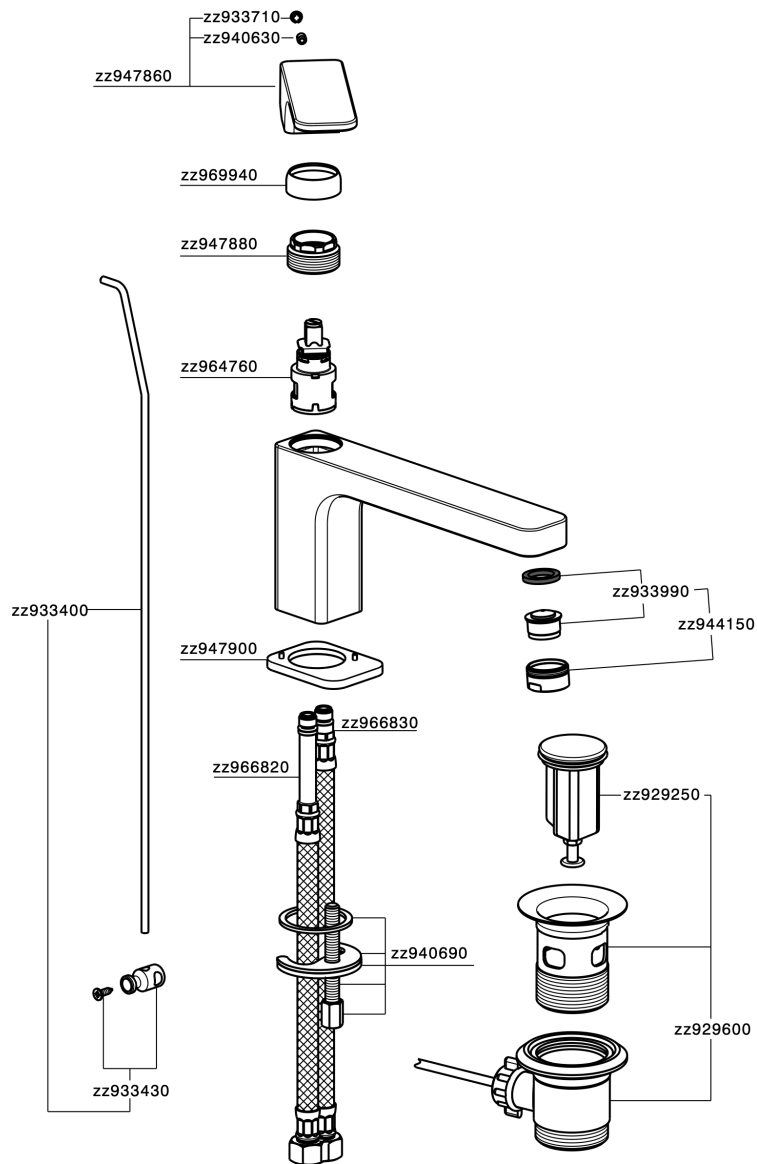

Single lever basin mixer CUBIC_CU001511

CU001511

<https://en.cisal.it/single-lever-basin-mixer-cubic-cu001511>

2026-04-29