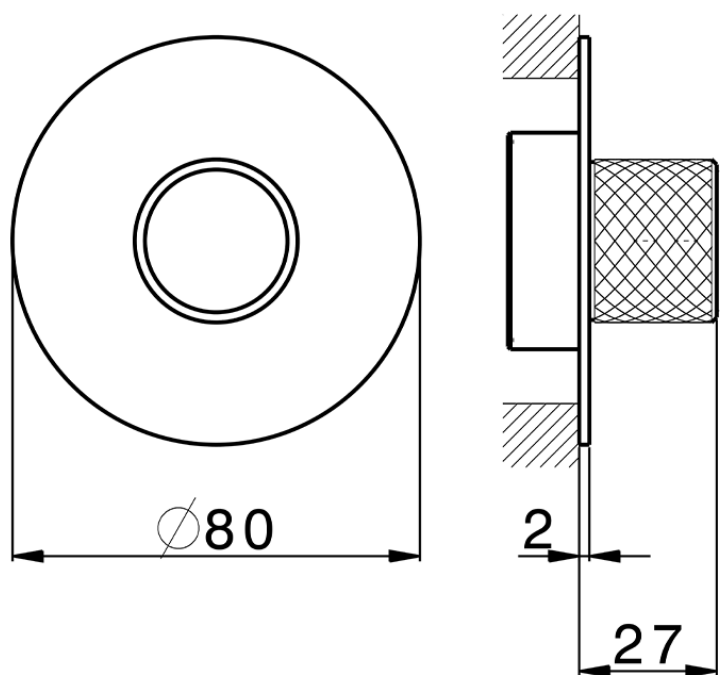

Exposed part for individual Push&Shower PUSH&SHOWER_PS1G6110

PS1G6110

<https://en.cisal.it/exposed-part-for-individual-pushshower-pushshower-ps1g6110>

2026-05-19