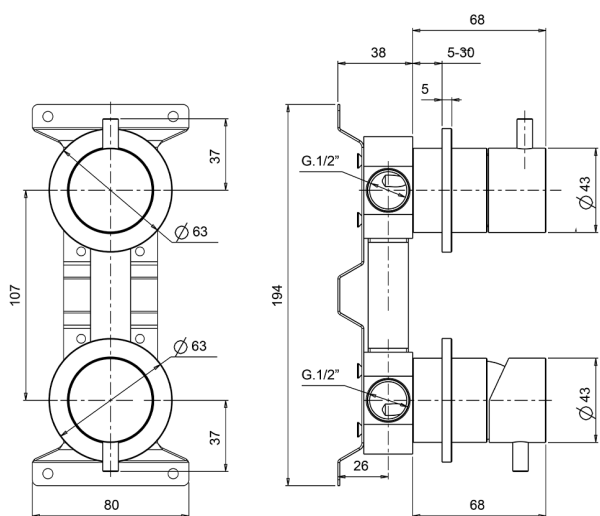

Concealed single lever bath-shower valve XION_XI000215

MODEL **XI000215**

Concealed single lever bath-shower valve, with concealed part, 2-Way rotating diverter, Inox AISI 316L

AVAILABLE FINISHINGS

D1 D1 Brushed Inox

CHARACTERISTICS

Cartridge Spare Parts **ZZ96779000**

35 mm Cartridge

2026-06-13