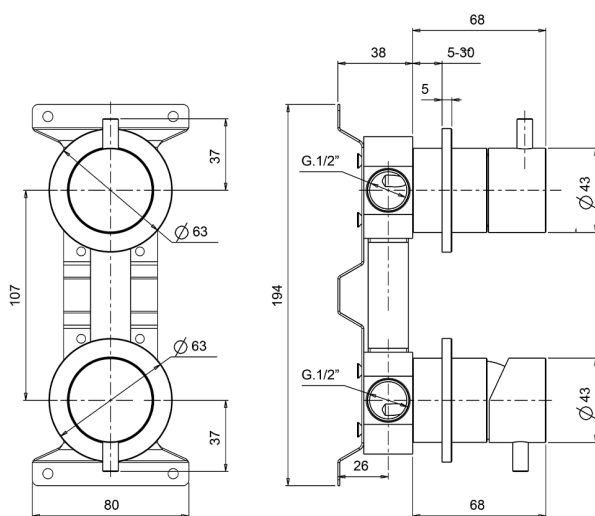

## Concealed single lever bath-shower valve XION\_XI000215

MODEL **XI000215**

Concealed single lever bath-shower valve, with concealed part, 2-Way rotating diverter, Inox AISI 316L

AVAILABLE FINISHINGS

**D1** D1 Brushed Inox

CHARACTERISTICS

Cartridge Spare Parts **ZZ96779000**

**35 mm Cartridge**

2026-06-14