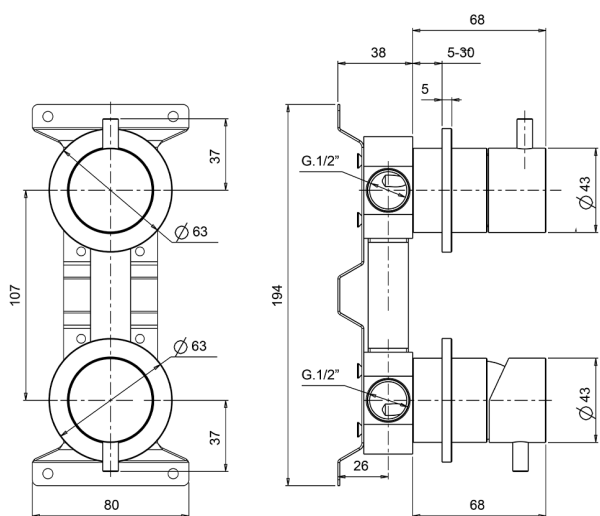

Concealed single lever bath-shower valve XION_XI000215

MODEL **XI000215**

Concealed single lever bath-shower valve, with concealed part, 2-Way rotating diverter, Inox AISI 316L

AVAILABLE FINISHINGS

D1 D1 Brushed Inox

CHARACTERISTICS

Cartridge Spare Parts **ZZ96779000**

35 mm Cartridge

2026-04-08