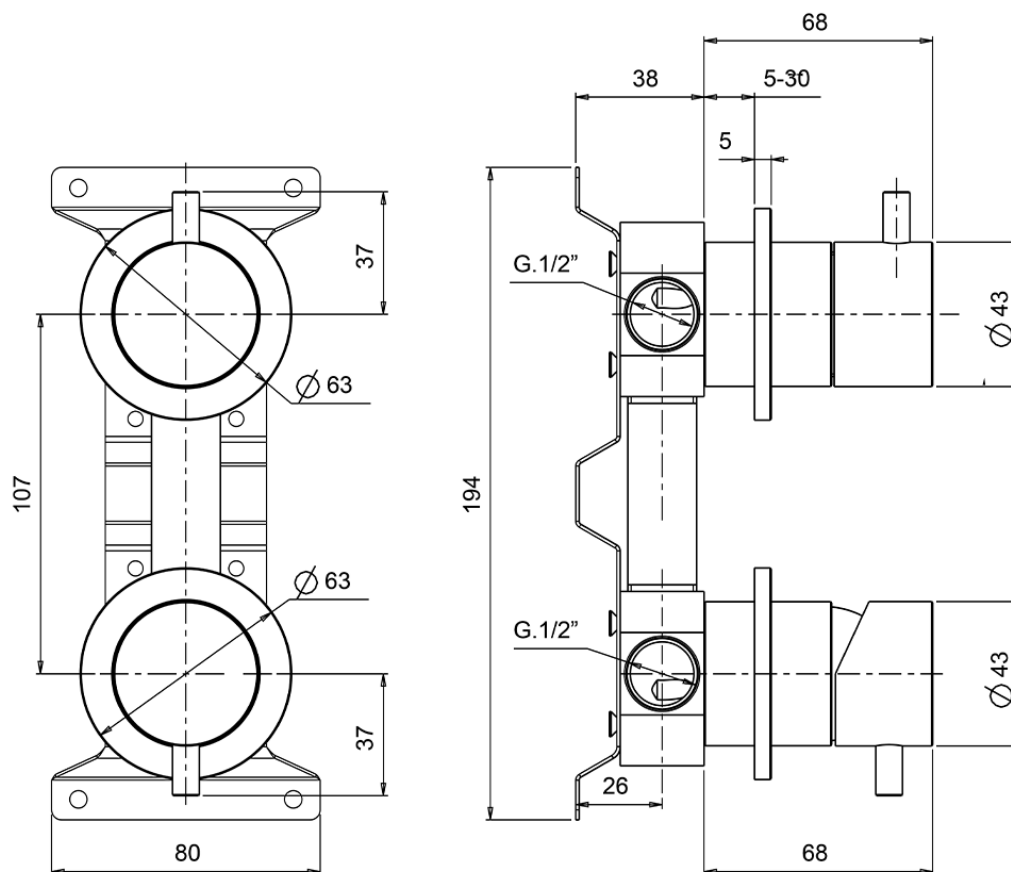

Concealed single lever bath-shower valve XION_XI000215

XI000215

<https://en.cisal.it/concealed-single-lever-bath-shower-valve-xion-xi000215>

2026-06-29