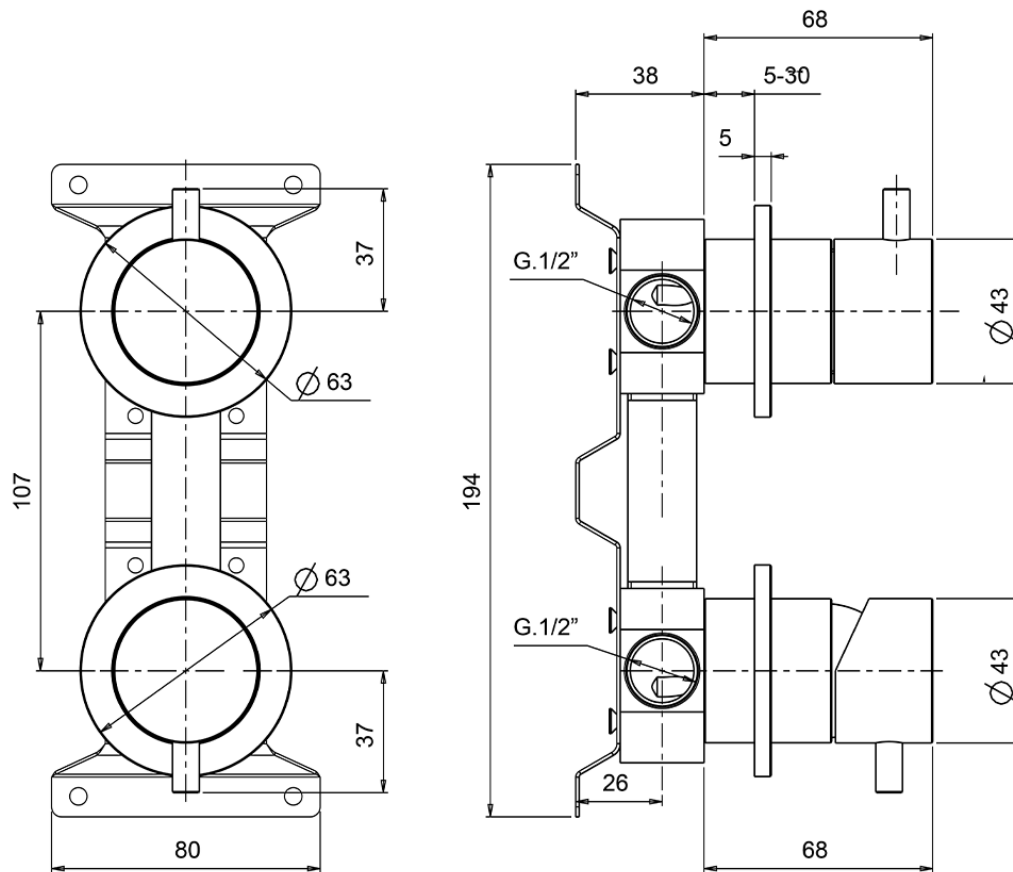

Concealed single lever bath-shower valve XION_XI000215

XI000215

<https://en.cisal.it/concealed-single-lever-bath-shower-valve-xion-xi000215>

2026-04-28