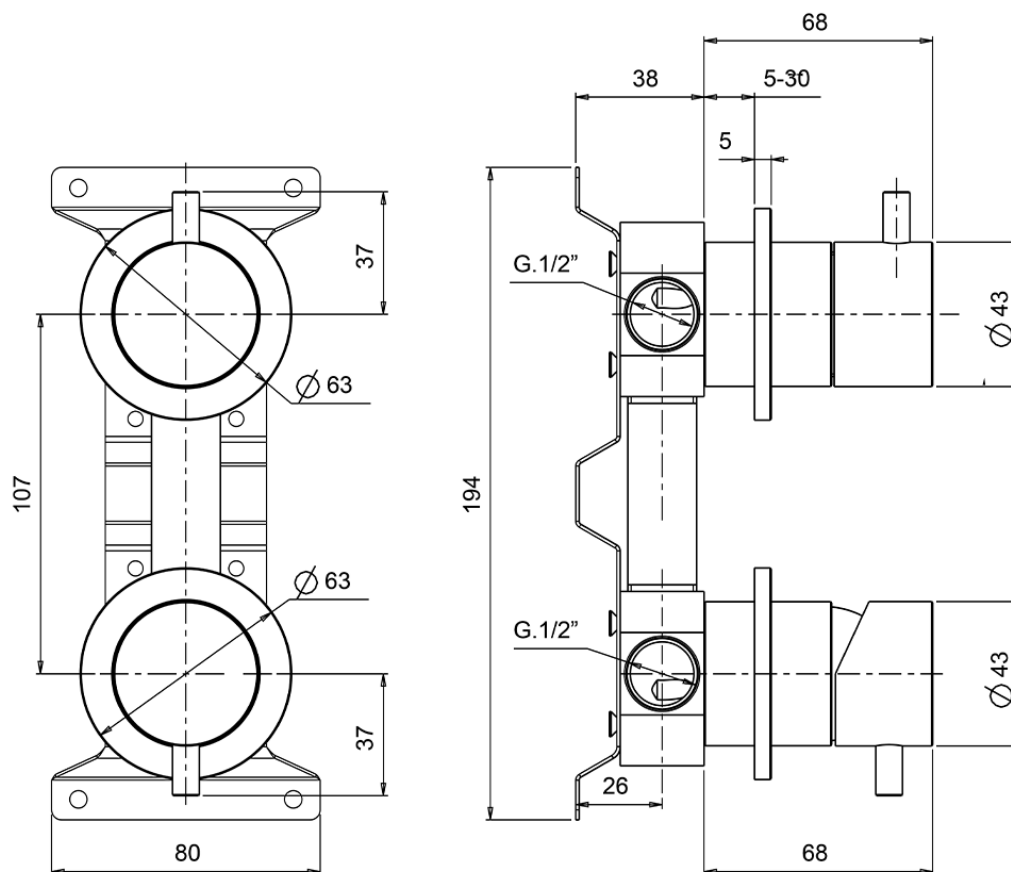

Concealed single lever bath-shower valve XION_XI000215

XI000215

<https://en.cisal.it/concealed-single-lever-bath-shower-valve-xion-xi000215>

2026-05-19