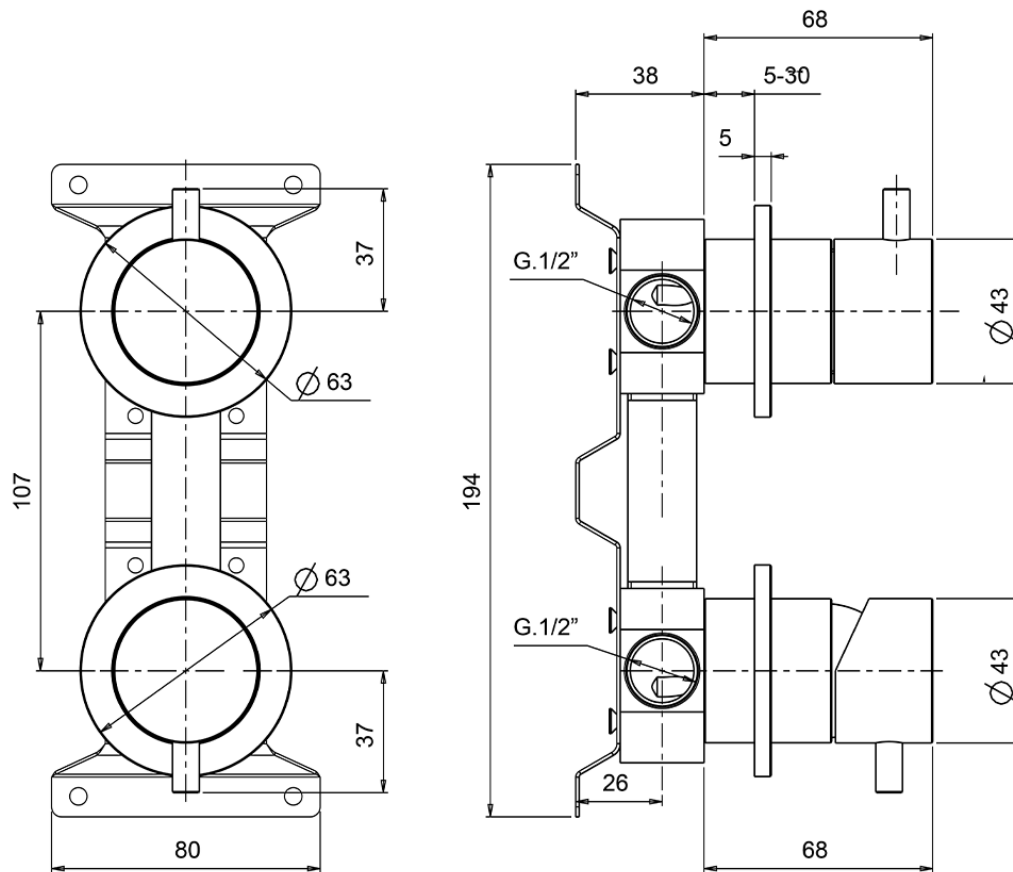

Concealed single lever bath-shower valve XION_XI000215

XI000215

<https://en.cisal.it/concealed-single-lever-bath-shower-valve-xion-xi000215>

2026-04-08