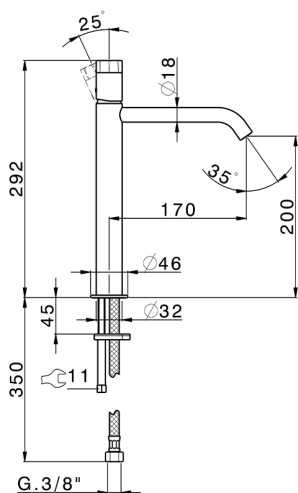

Single lever tall washbasin mixer MARBLE X32_X5003544

MODEL **X5003544**

Single lever tall washbasin mixer, without automatic pop up waste, G.3/8" Stainless Steel Flexible, with marble lever, Inox AISI 316L

AVAILABLE FINISHINGS

5X 5X Brushed Stainless Steel/Marquina Black Ma

CHARACTERISTICS

Cartridge Spare Parts **ZZ96550000**

25 mm Cartridge

Single lever tall washbasin mixer MARBLE X32_X5003544

X5003544

<https://en.cisal.it/single-lever-tall-washbasin-mixer-marble-x32-x5003544>