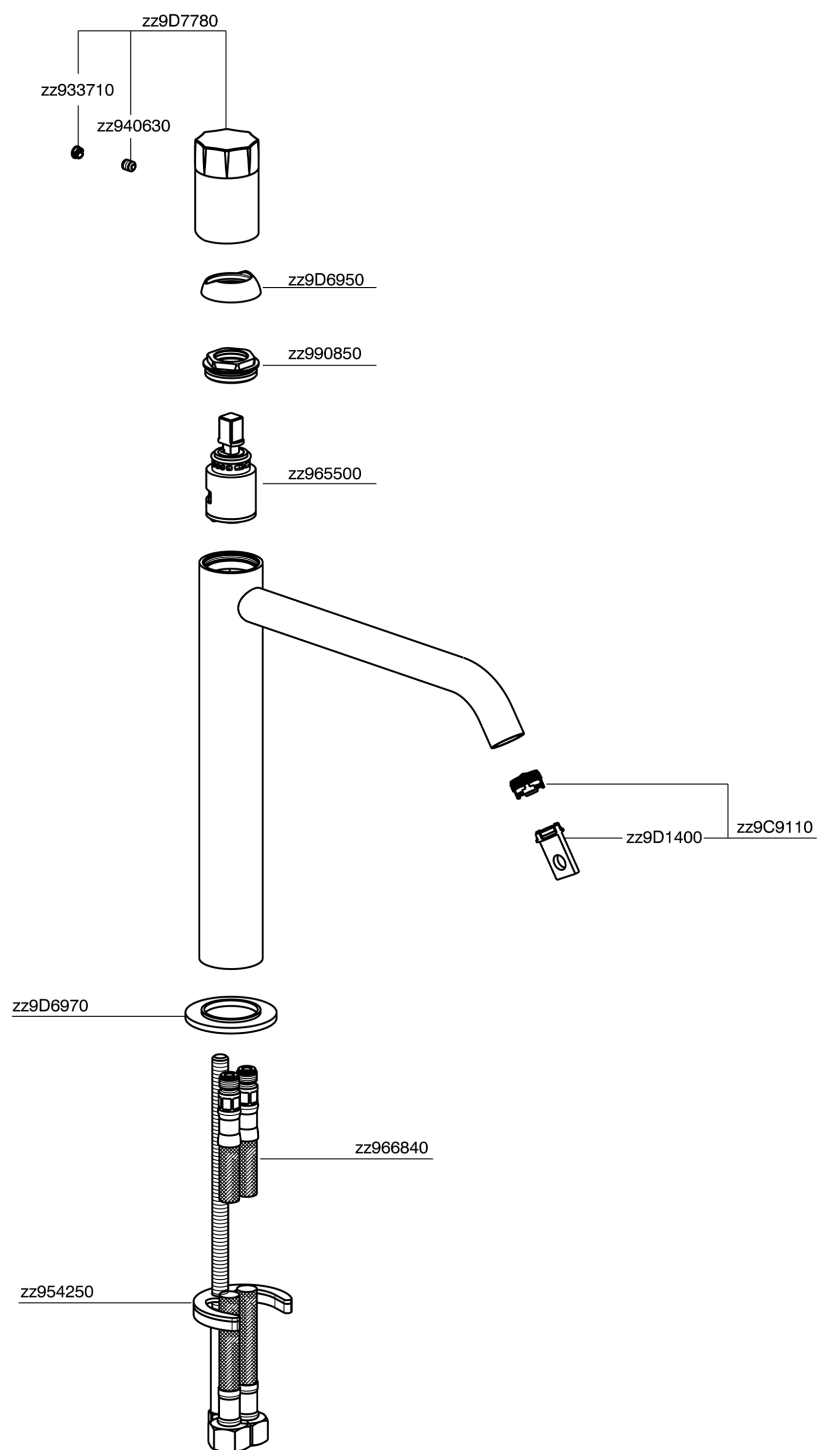

Single lever tall washbasin mixer MARBLE X32_X5003544

MODEL **X5003544**

Single lever tall washbasin mixer, without automatic pop up waste, G.3/8" Stainless Steel Flexible, with marble lever, Inox AISI 316L

AVAILABLE FINISHINGS

5X 5X Brushed Stainless Steel/Marquina Black Ma

CHARACTERISTICS

Cartridge Spare Parts **ZZ96550000**

25 mm Cartridge

Single lever tall washbasin mixer MARBLE X32_X5003544

X5003544

<https://en.cisal.it/single-lever-tall-washbasin-mixer-marble-x32-x5003544>