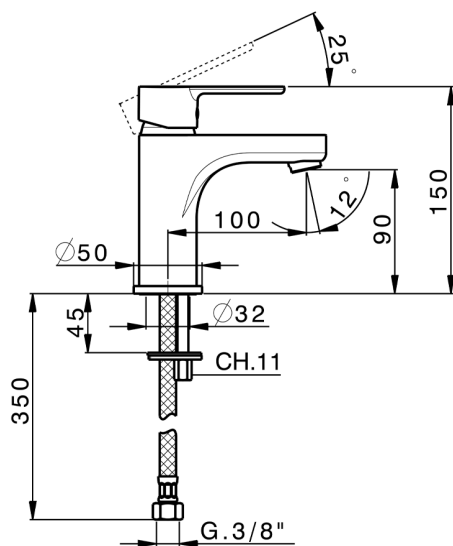

Single lever 'large' washbasin mixer TENDER_C2000500

MODEL **C2000500**

Single lever 'large' washbasin mixer, without automatic pop-up waste, G.3/8" stainless steel flexible hoses

AVAILABLE FINISHINGS

CHARACTERISTICS

Cartridge Spare Parts **ZZ95435000**

35 mm Cartridge

EcoStop

EcoStop feature limits water flow to approximately 50% of maximum output with one point of resistance on setting. Push slightly past the middle stop only when full water output is required. This will save water up to 50%.

Single lever 'large' washbasin mixer TENDER_C2000500

C2000500

<https://en.cisal.it/single-lever-large-washbasin-mixer-tender-c2000500>

2025-01-02