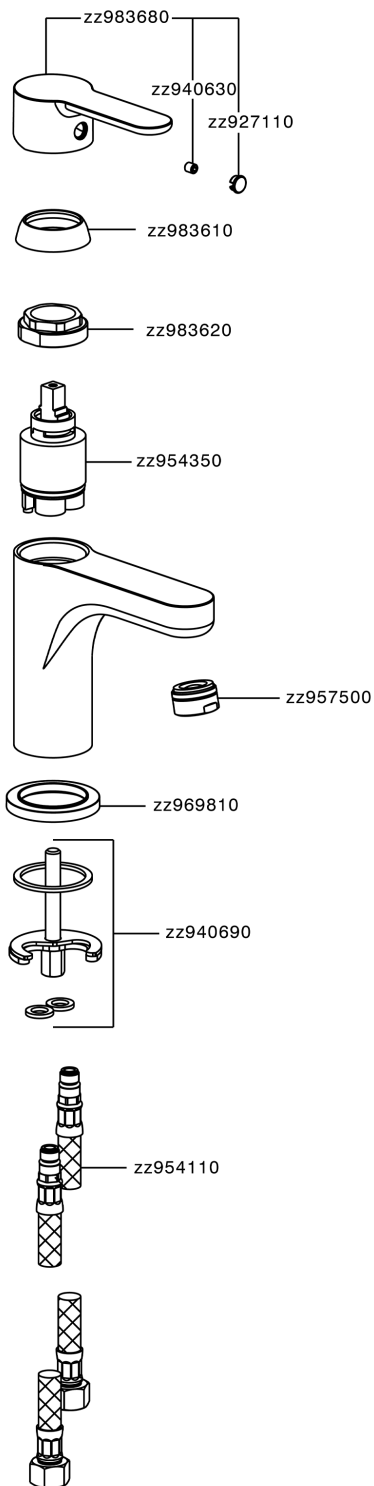

Single lever 'large' washbasin mixer TENDER_C2000500

MODEL **C2000500**

Single lever 'large' washbasin mixer, without automatic pop-up waste, G.3/8" stainless steel flexible hoses

AVAILABLE FINISHINGS

CHARACTERISTICS

Cartridge Spare Parts **ZZ95435000**

35 mm Cartridge

EcoStop

EcoStop feature limits water flow to approximately 50% of maximum output with one point of resistance on setting. Push slightly past the middle stop only when full water output is required. This will save water up to 50%.

Single lever 'large' washbasin mixer TENDER_C2000500

C2000500

<https://en.cisal.it/single-lever-large-washbasin-mixer-tender-c2000500>

2025-01-02