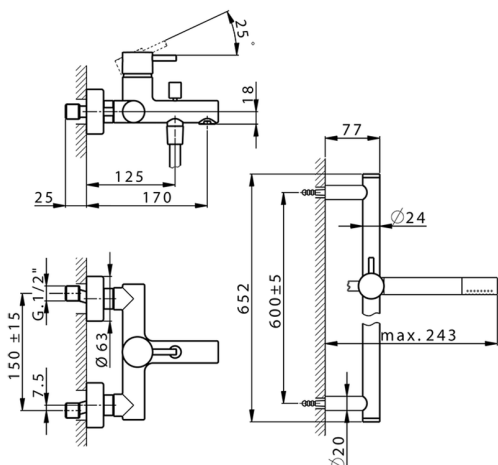

Single lever bath mixer, with shower set NUOVA LESS_LN000060

MODEL **LN000060**

Single lever bath mixer, with shower set, 60 cm Rail with slide bracket, Brass minimalistic one spray handshower, 150 cm SUPREME smooth flexible hose

AVAILABLE FINISHINGS

-  **21** 21 Chrome
-  **2F** 2F Brushed Nickel
-  **40** 40 Matt Black
-  **4Q** 4Q Matt White

CHARACTERISTICS

Cartridge Spare Parts **ZZ95435000**

35 mm Cartridge

EcoStop

EcoStop feature limits water flow to approximately 50% of maximum output with one point of resistance on setting. Push slightly past the middle stop only when full water output is required. This will save water up to 50%.