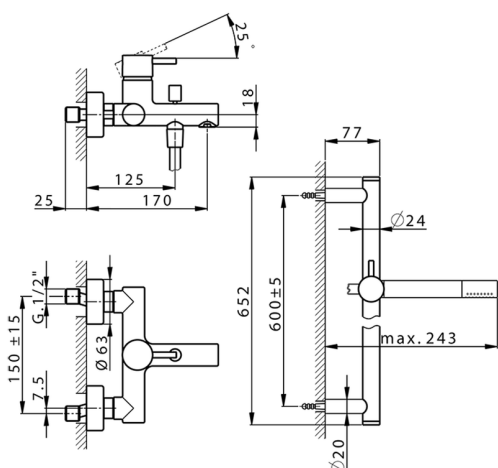

Single lever bath mixer, with shower set NUOVA LESS_LN000060

MODEL **LN000060**

Single lever bath mixer, with shower set, 60 cm Rail with slide bracket, Brass minimalistic one spray handshower, 150 cm SUPREME smooth flexible hose

AVAILABLE FINISHINGS

-  **21** 21 Chrome
-  **2F** 2F Brushed Nickel
-  **40** 40 Matt Black
-  **4Q** 4Q Matt White

CHARACTERISTICS

Cartridge Spare Parts **ZZ95435000**

35 mm Cartridge

EcoStop

EcoStop feature limits water flow to approximately 50% of maximum output with one point of resistance on setting. Push slightly past the middle stop only when full water output is required. This will save water up to 50%.