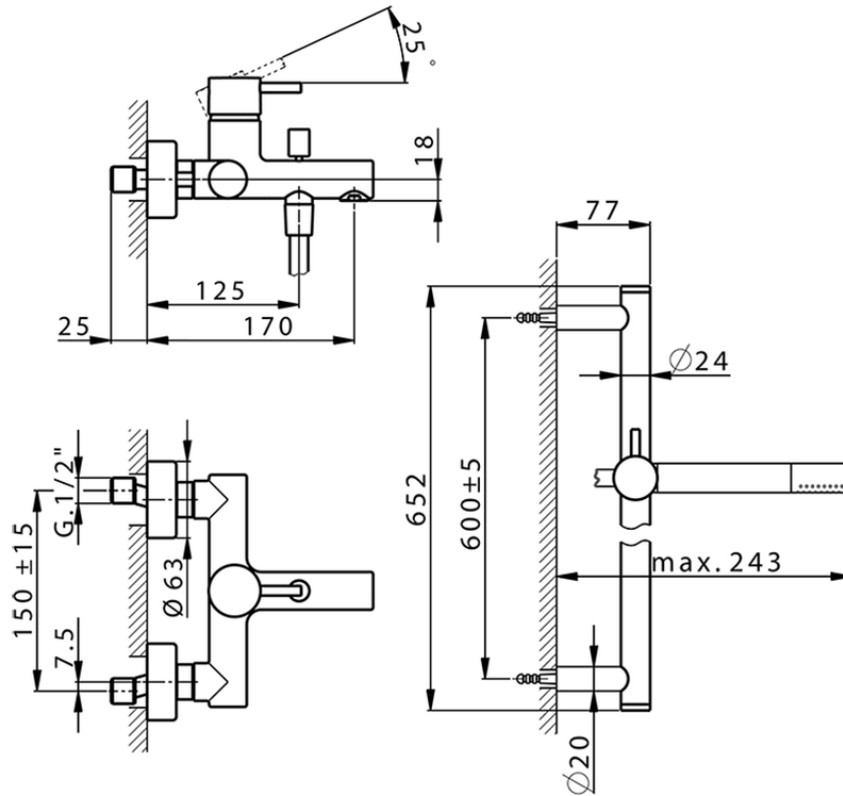

Single lever bath mixer, with shower set NUOVA LESS_LN000060

LN000060

<https://en.cisal.it/single-lever-bath-mixer-with-shower-set-nuova-less-ln000060>

2026-04-26