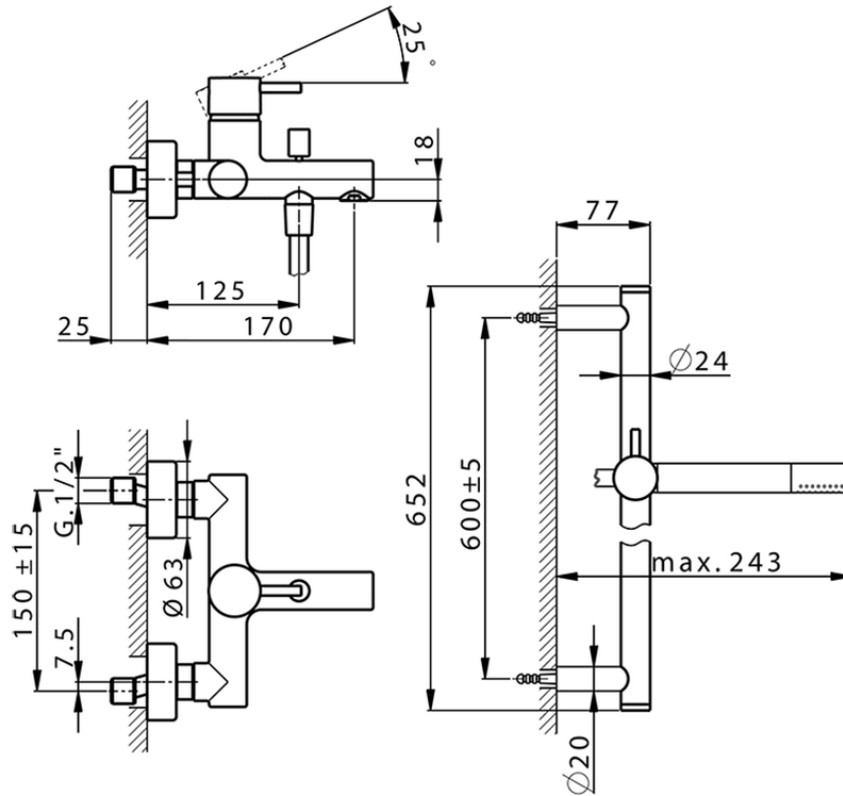

Single lever bath mixer, with shower set NUOVA LESS_LN000060

LN000060

<https://en.cisal.it/single-lever-bath-mixer-with-shower-set-nuova-less-ln000060>

2026-04-05