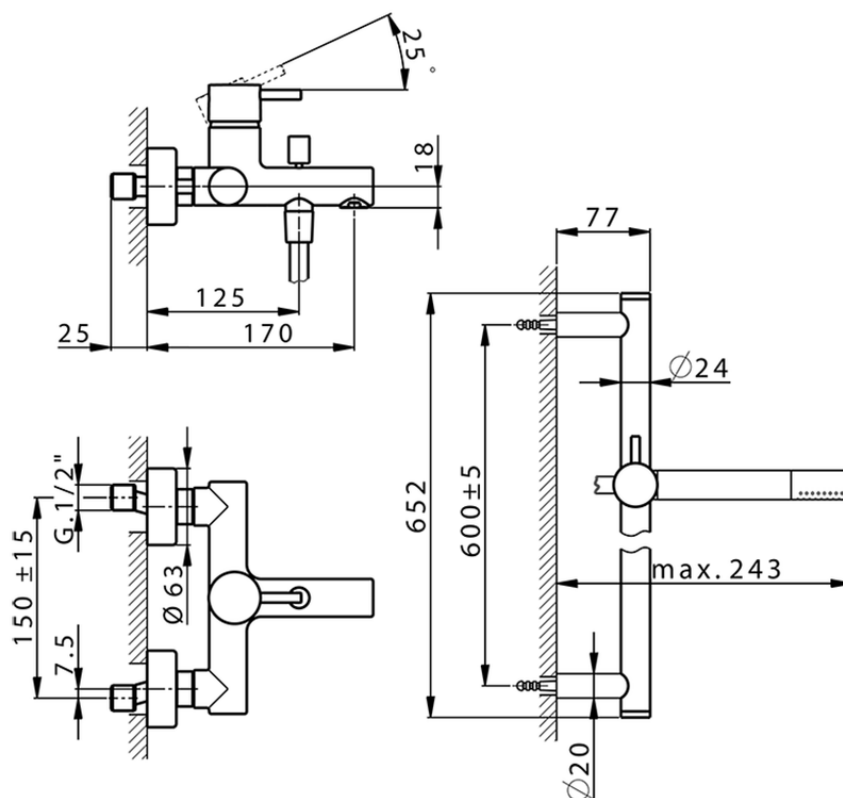

Single lever bath mixer, with shower set NUOVA LESS_LN000060

LN000060

<https://en.cisal.it/single-lever-bath-mixer-with-shower-set-nuova-less-ln000060>

2026-06-13