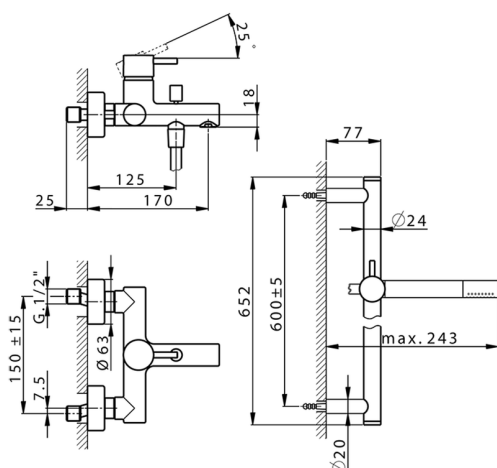

Single lever bath mixer, with shower set NUOVA LESS_LN000060

MODEL **LN000060**

Single lever bath mixer, with shower set, 60 cm Rail with slide bracket, Brass minimalistic one spray handshower, 150 cm SUPREME smooth flexible hose

AVAILABLE FINISHINGS

-  **21** 21 Chrome
-  **2F** 2F Brushed Nickel
-  **40** 40 Matt Black
-  **4Q** 4Q Matt White

CHARACTERISTICS

Cartridge Spare Parts **ZZ95435000**

35 mm Cartridge

EcoStop

EcoStop feature limits water flow to approximately 50% of maximum output with one point of resistance on setting. Push slightly past the middle stop only when full water output is required. This will save water up to 50%.