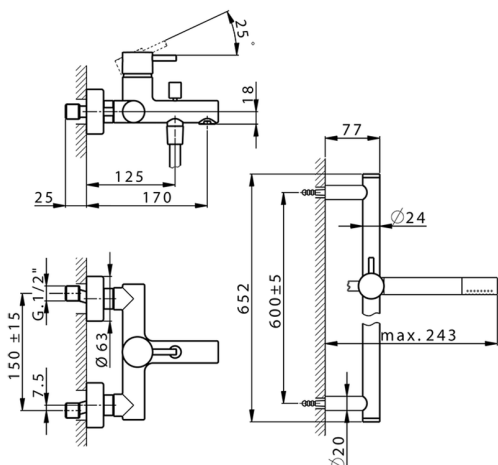

Single lever bath mixer, with shower set NUOVA LESS_LN000060

MODEL **LN000060**

Single lever bath mixer, with shower set, 60 cm Rail with slide bracket, Brass minimalistic one spray handshower, 150 cm SUPREME smooth flexible hose

AVAILABLE FINISHINGS

- **21** 21 Chrome
- **2F** 2F Brushed Nickel
- **40** 40 Matt Black
- **4Q** 4Q Matt White

CHARACTERISTICS

Cartridge Spare Parts **ZZ95435000**

35 mm Cartridge

EcoStop

EcoStop feature limits water flow to approximately 50% of maximum output with one point of resistance on setting. Push slightly past the middle stop only when full water output is required. This will save water up to 50%.

2026-04-27