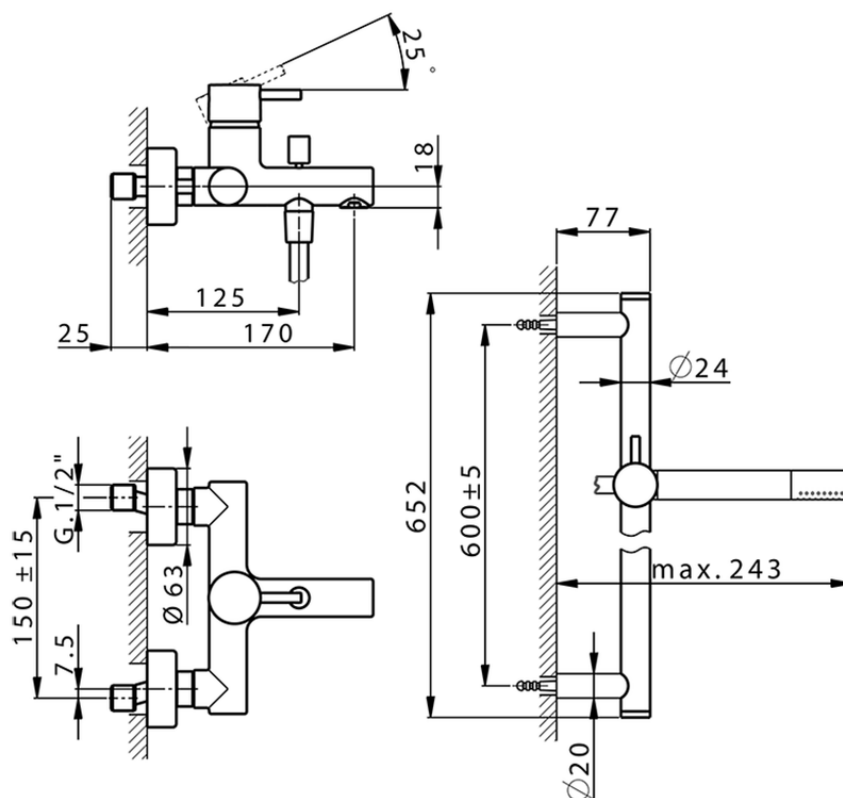

## Single lever bath mixer, with shower set NUOVA LESS\_LN000060

LN000060

<https://en.cisal.it/single-lever-bath-mixer-with-shower-set-nuova-less-ln000060>

2026-06-13