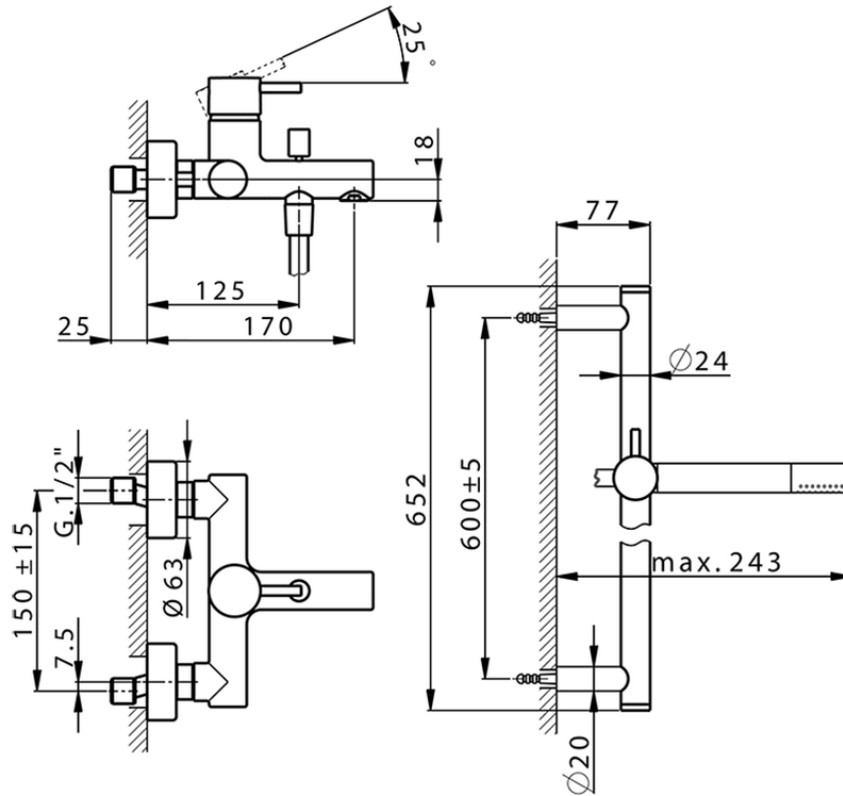

Single lever bath mixer, with shower set NUOVA LESS_LN000060

LN000060

<https://en.cisal.it/single-lever-bath-mixer-with-shower-set-nuova-less-ln000060>

2026-04-06