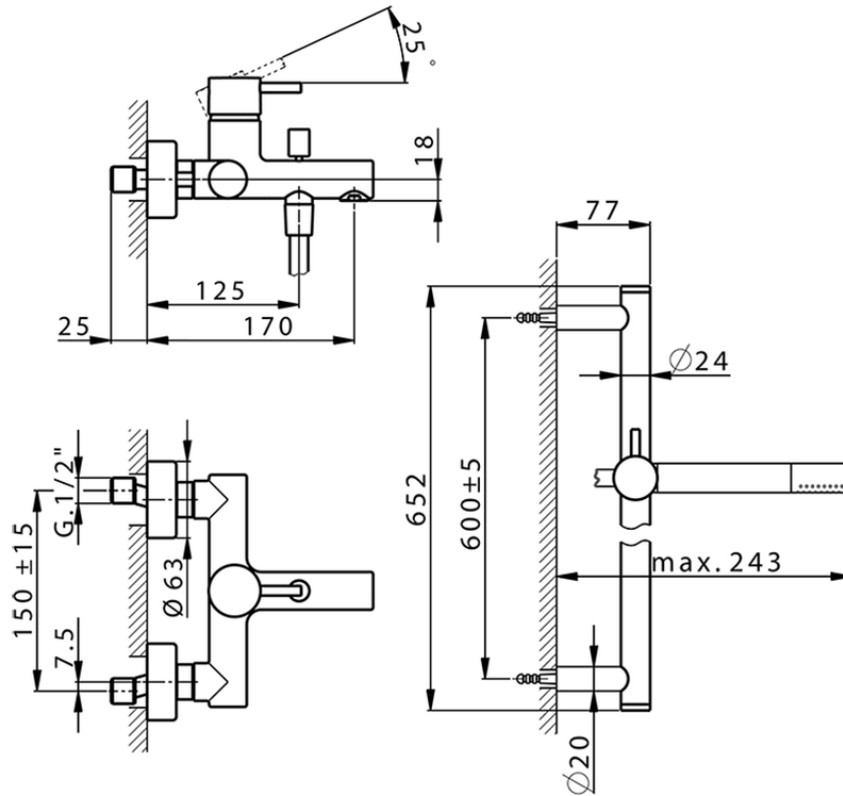

## Single lever bath mixer, with shower set NUOVA LESS\_LN000060

LN000060

<https://en.cisal.it/single-lever-bath-mixer-with-shower-set-nuova-less-ln000060>

2026-04-27