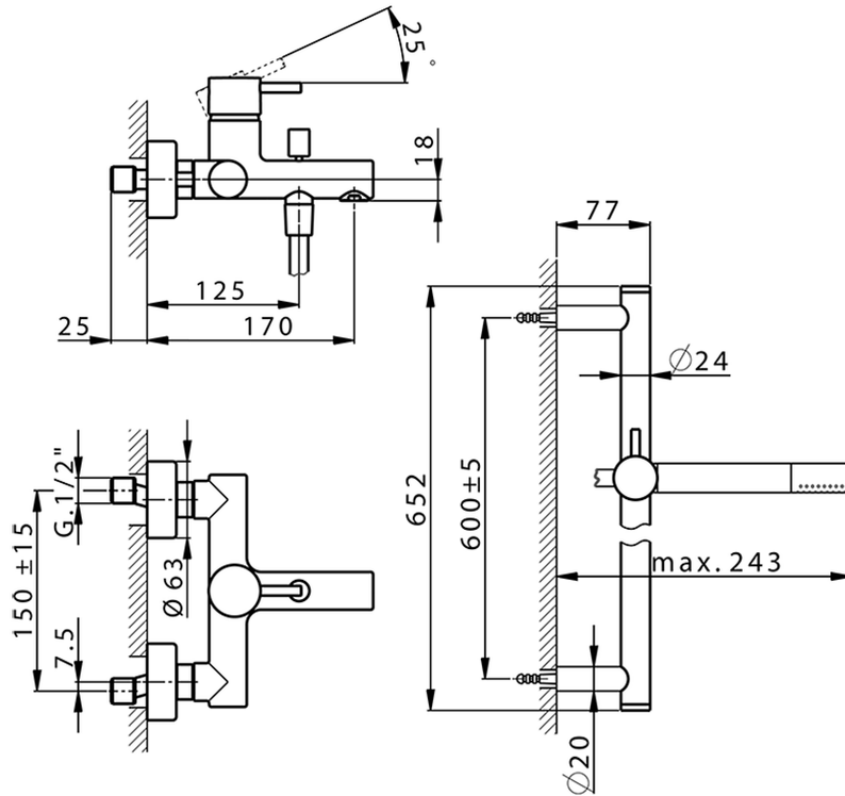

Single lever bath mixer, with shower set NUOVA LESS_LN000060

LN000060

<https://en.cisal.it/single-lever-bath-mixer-with-shower-set-nuova-less-ln000060>

2026-05-19