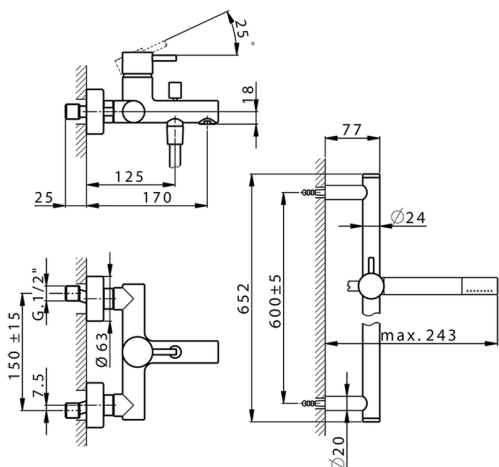

Single lever bath mixer, with shower set NUOVA LESS_LN000060

MODEL **LN000060**

Single lever bath mixer, with shower set, 60 cm Rail with slide bracket, Brass minimalistic one spray handshower, 150 cm SUPREME smooth flexible hose

AVAILABLE FINISHINGS

-  **21** 21 Chrome
-  **2F** 2F Brushed Nickel
-  **40** 40 Matt Black
-  **4Q** 4Q Matt White

CHARACTERISTICS

Cartridge Spare Parts **ZZ95435000**
35 mm Cartridge

EcoStop

EcoStop feature limits water flow to approximately 50% of maximum output with one point of resistance on setting. Push slightly past the middle stop only when full water output is required. This will save water up to 50%.