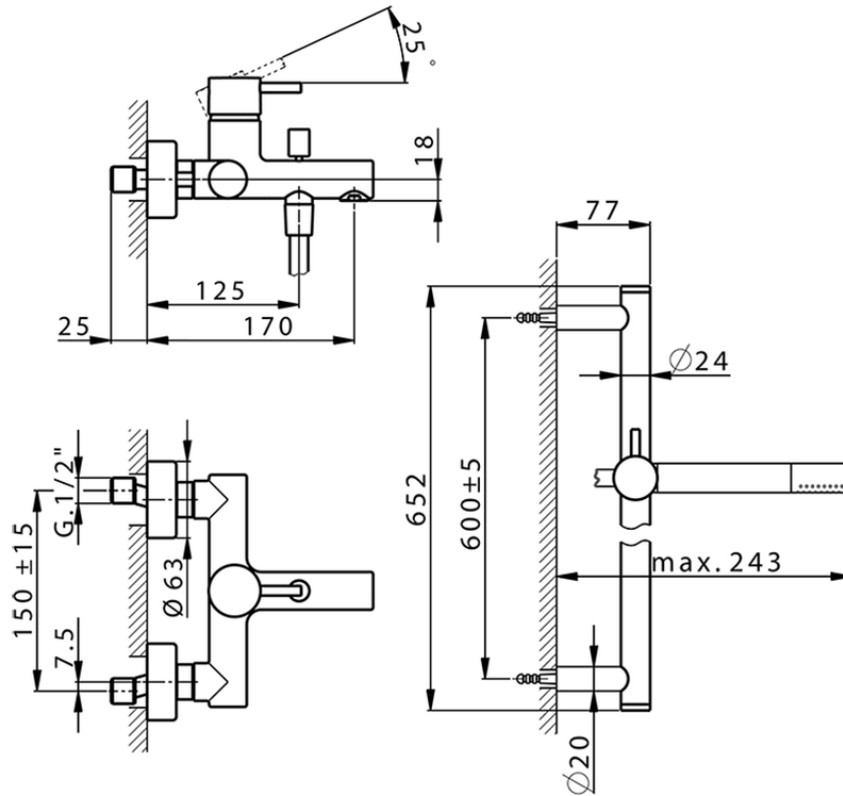

## Single lever bath mixer, with shower set NUOVA LESS\_LN000060

LN000060

<https://en.cisal.it/single-lever-bath-mixer-with-shower-set-nuova-less-ln000060>

2026-04-26