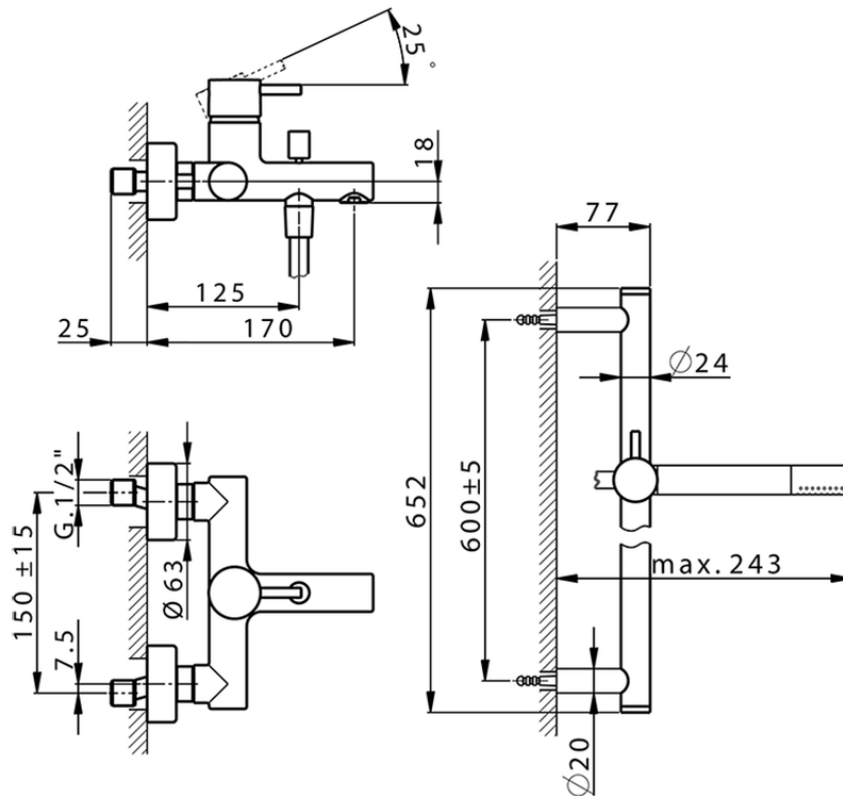

Single lever bath mixer, with shower set NUOVA LESS_LN000060

LN000060

<https://en.cisal.it/single-lever-bath-mixer-with-shower-set-nuova-less-ln000060>

2026-04-06