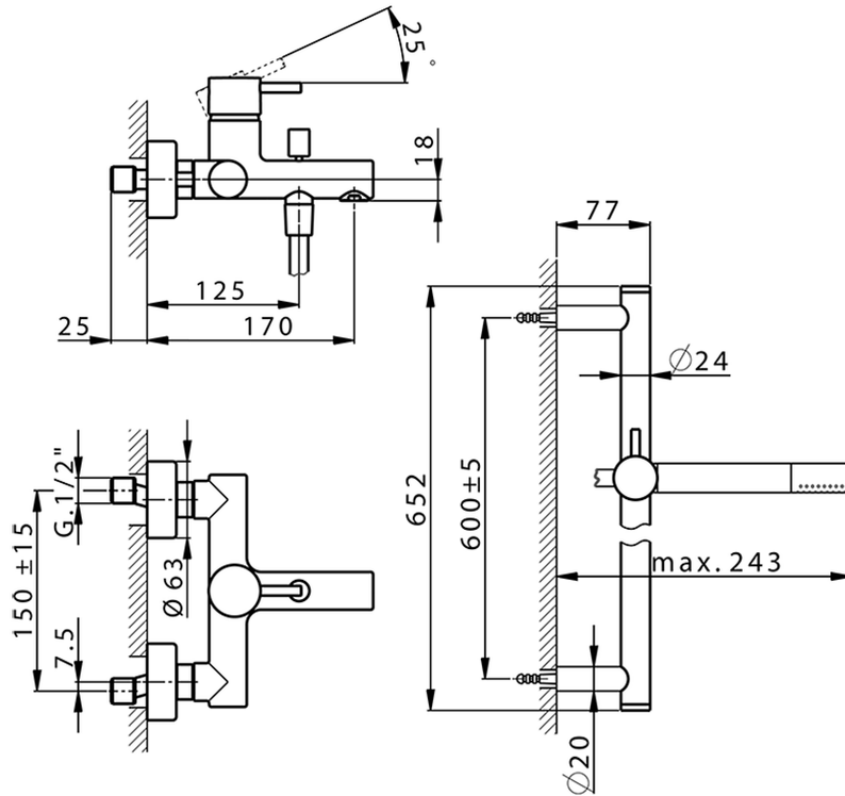

## Single lever bath mixer, with shower set NUOVA LESS\_LN000060

LN000060

<https://en.cisal.it/single-lever-bath-mixer-with-shower-set-nuova-less-ln000060>

2026-05-19