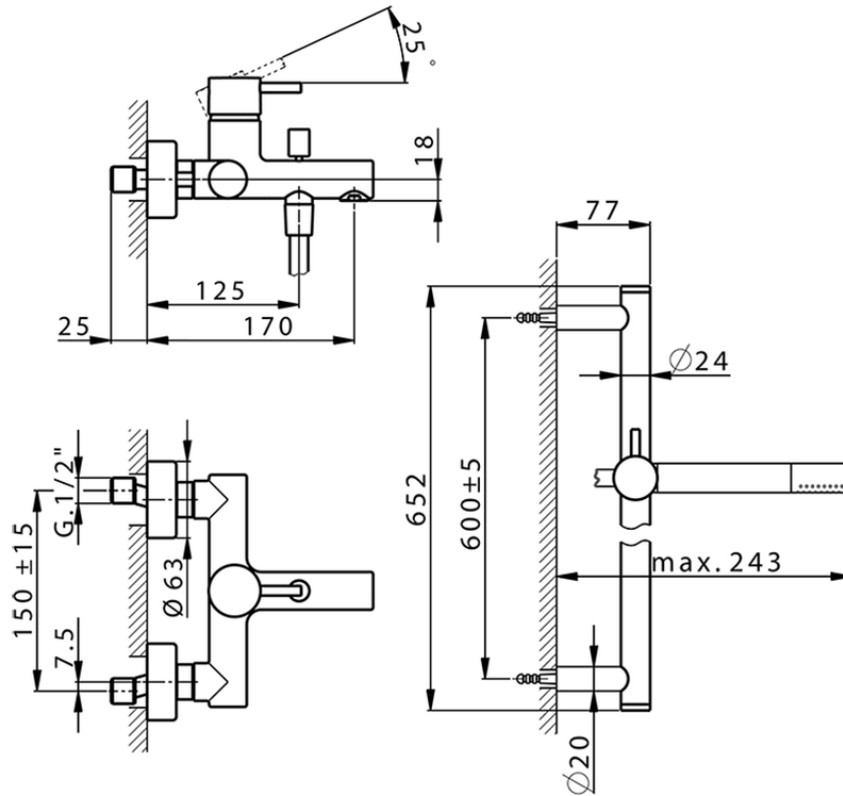

Single lever bath mixer, with shower set NUOVA LESS_LN000060

LN000060

<https://en.cisal.it/single-lever-bath-mixer-with-shower-set-nuova-less-ln000060>

2026-06-14